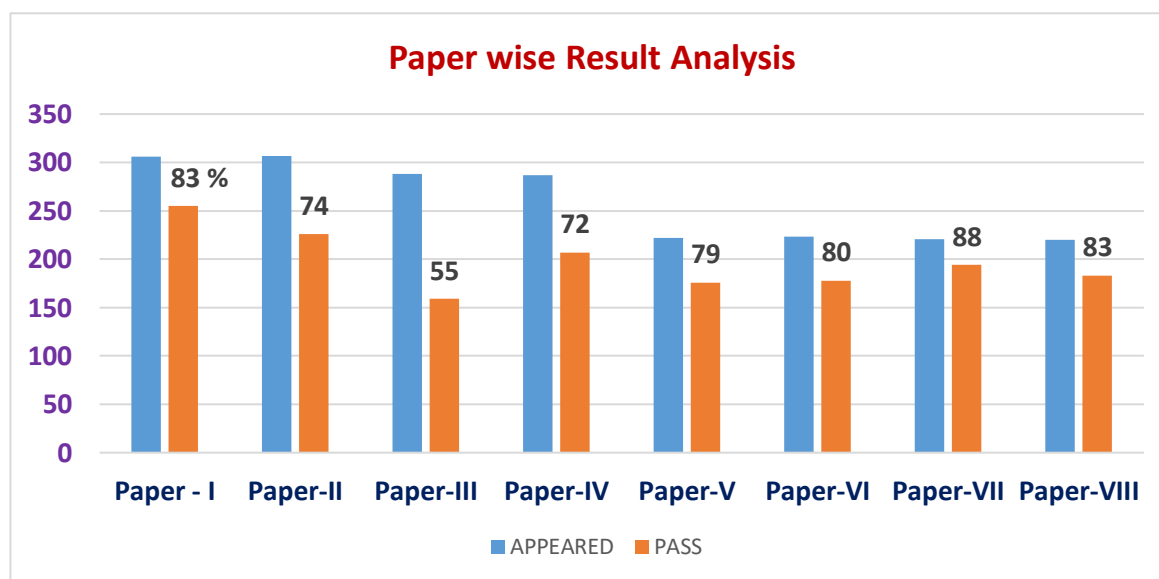

Government Degree College for Women, Nalgonda.

Department of Physics

Result Analysis - Paper wise

YEAR	Paper	APPEARED	FAIL	PASS	PASS%
2020-21	Paper - I	306	51	255	83
	Paper-II	307	81	226	74
	Paper-III	288	129	159	55
	Paper-IV	287	80	207	72
	Paper-V	222	46	176	79
	Paper-VI	223	45	178	80
	Paper-VII	221	27	194	88
	Paper-VIII	220	37	183	83

Paper	APPEARED	PASS
Paper - I	306	255
Paper-II	307	226
Paper-III	288	159
Paper-IV	287	207
Paper-V	222	176
Paper-VI	223	178
Paper-VII	221	194
Paper-VIII	220	183

Government Degree College for Women, Nalgonda.