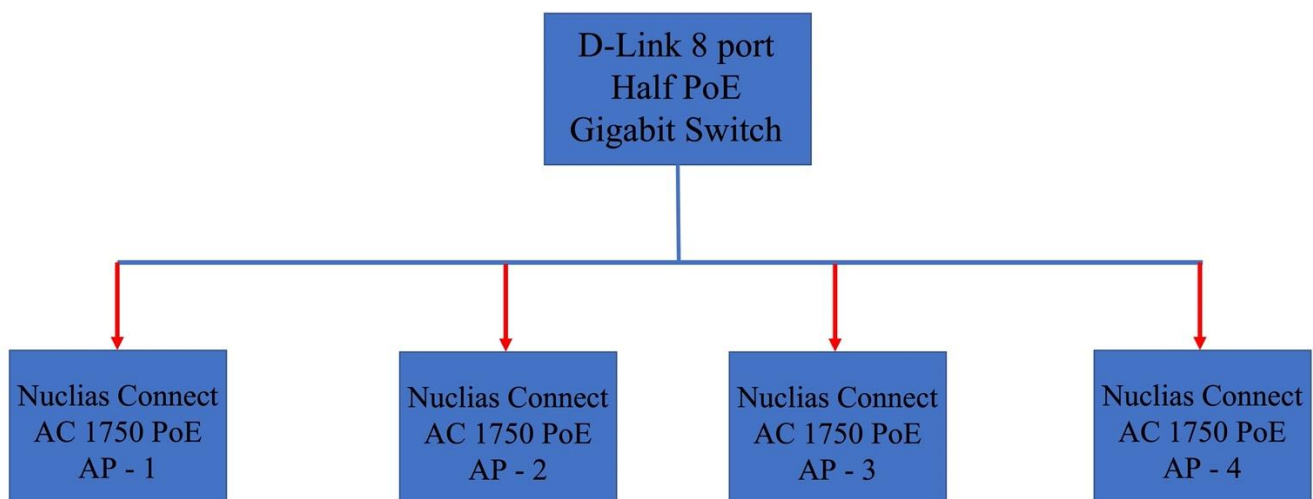

**GOVERNMENT DEGREE COLLEGE FOR WOMEN, BEGUMPET
HYDERABAD-500016**

(Autonomous – Affiliated to Osmania University)

WIFI CAMPUS - ACCESS POINTS

Wifi campus established in the college with 12 Nuclias Connect AC1750 Wave 2 Dual-Band Access Points (DAP-2680), which provides superior throughput with transfer speeds up to 450 Mbps in the 2.4 GHz band and 1300 Mbps in the 5 GHz band. Among 11 Access points, 8 Access points connected to D-Link 8 port Half PoE Gigabit Switches, remaining 3 Access points installed at 1). Conference Hall – 1, 2). BR Ambedkar Open University and 3). Zoology Lab. College Wifi Network diagram is as shown below

Arts & Commerce/Biological Science Block – Wifi Network Diagram

Physical Science Block – Wifi Network Diagram

ACADEMY BLOCK, GOVERNMENT DEGREE COLLEGE FOR WOMEN, Mayur Marg, Begumpet, Hyderabad, Telangana 500016, India

Latitude 17.44201364° Longitude 78.45984341°
Local 03:35:51 PM Altitude 435.98 meters
GMT 10:05:51 AM Thursday, 30-12-2021

1-10-166, Mayur Marg, Begumpet, Hyderabad, Telangana 500016, India

Latitude 17.4425985° Longitude 78.4591053°
Local 03:34:27 PM Altitude 445.8 meters
GMT 10:04:27 AM Thursday, 30-12-2021