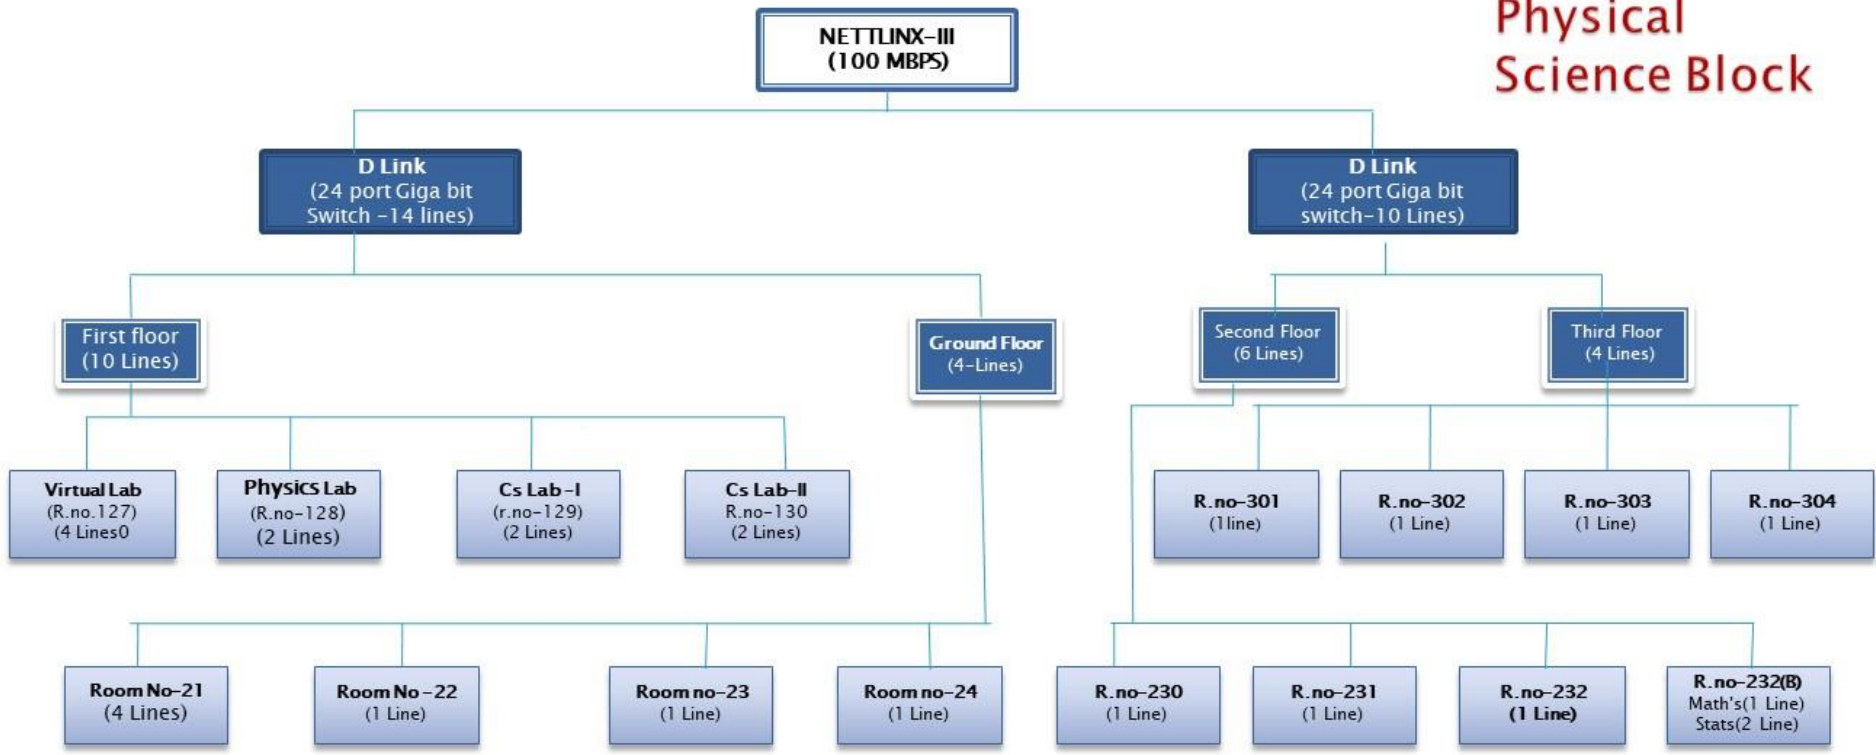

Latitude
17.44154609°

Longitude
78.45947122°

Local 03:55:19 PM
GMT 10:25:19 AM

Altitude 469.83 meters
Thursday, 30-12-2021

The college has four Broadband connections viz. Three Netlinx 100 Mbps lines and one BSNL 200 Mbps line. The network has been upgraded and replaced with 9 D-Link 24-port (10/100/1000 Mbps) Unmanaged Ethernet Switch, 2 D-Link 12 port switches, and 9 routers.

College Network Diagram

Physical Science Block

Biological Science Block

Commerce Block