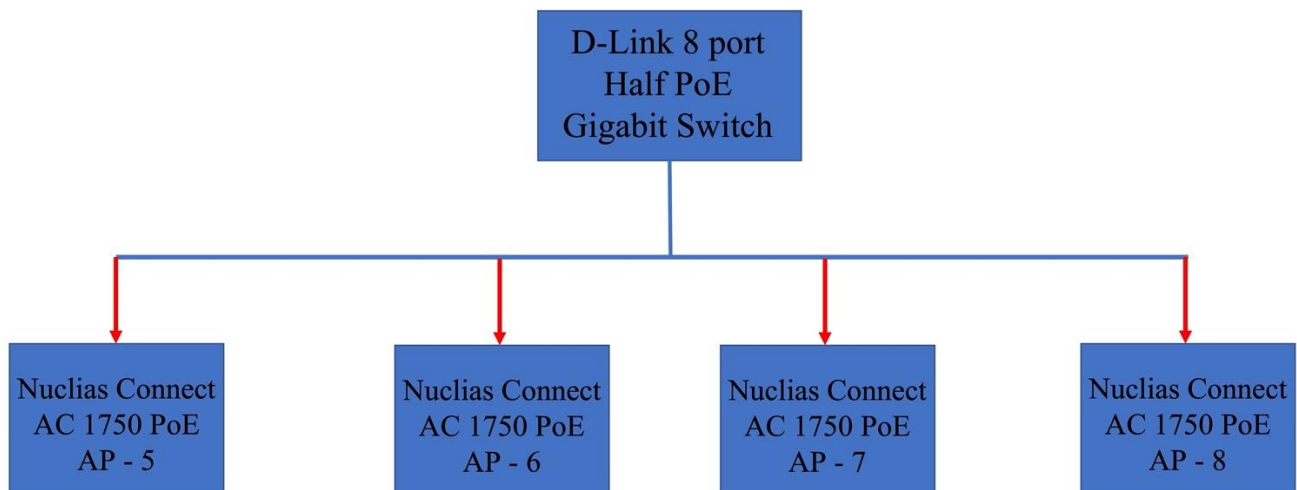

**GOVERNMENT DEGREE COLLEGE FOR WOMEN, BEGUMPET
HYDERABAD-500016**

(Autonomous – Affiliated to Osmania University)

WIFI CAMPUS - ACCESS POINTS

Wifi campus established in the college with 12 Nuclias Connect AC1750 Wave 2 Dual-Band Access Points (DAP-2680), which provides superior throughput with transfer speeds up to 450 Mbps in the 2.4 GHz band and 1300 Mbps in the 5 GHz band. Among 11 Access points, 8 Access points connected to D-Link 8 port Half PoE Gigabit Switches, remaining 3 Access points installed at 1). Conference Hall – 1, 2). BR Ambedkar Open University and 3). Zoology Lab. College Wifi Network diagram is as shown below

Arts & Commerce/Biological Science Block – Wifi Network Diagram

Physical Science Block – Wifi Network Diagram

ACADEMY BLOCK, GOVERNMENT DEGREE COLLEGE FOR WOMEN, Mayur Marg, Begumpet, Hyderabad, Telangana 500016, India