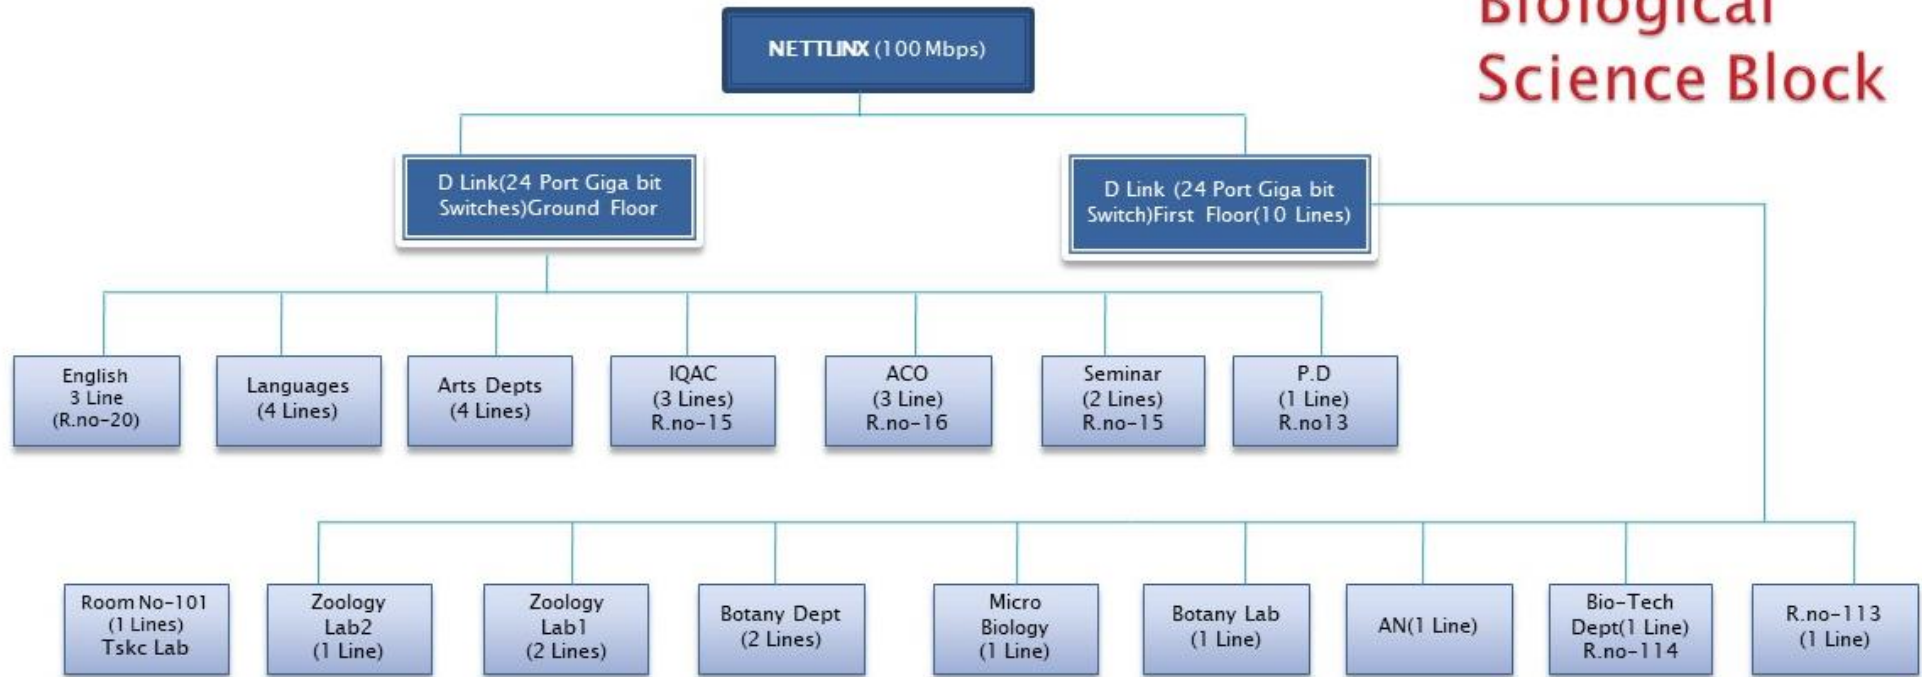

Latitude
17.44154609°

Longitude
78.45947122°

Local 03:55:19 PM
GMT 10:25:19 AM

Altitude 469.83 meters
Thursday, 30-12-2021

The college has four Broadband connections viz. Three Netlinx 100 Mbps lines and one BSNL 200 Mbps line. The network has been upgraded and replaced with 9 D-Link 24-port (10/100/1000 Mbps) Unmanaged Ethernet Switch, 2 D-Link 12 port switches, and 9 routers.

College Network Diagram

Physical Science Block

Biological Science Block

Commerce Block