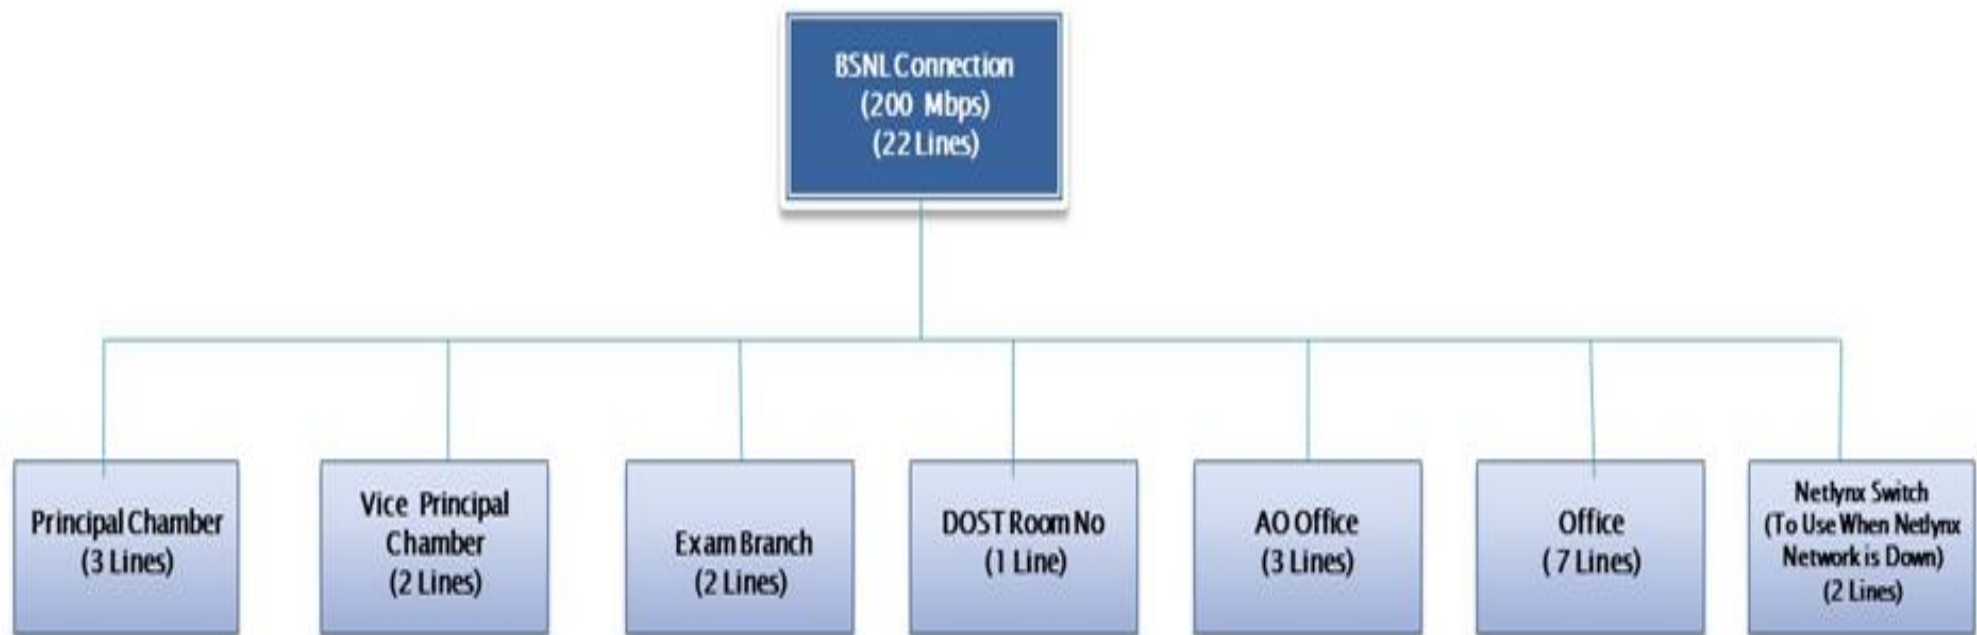

Latitude
17.44154609°

Longitude
78.45947122°

Local 03:55:19 PM
GMT 10:25:19 AM

Altitude 469.83 meters
Thursday, 30-12-2021

The college has four Broadband connections viz. Three Netlinx 100 Mbps lines and one BSNL 200 Mbps line. The network has been upgraded and replaced with 9 D-Link 24-port (10/100/1000 Mbps) Unmanaged Ethernet Switch, 2 D-Link 12 port switches, and 9 routers.

College Network Diagram

Physical Science Block

Biological Science Block

Commerce Block