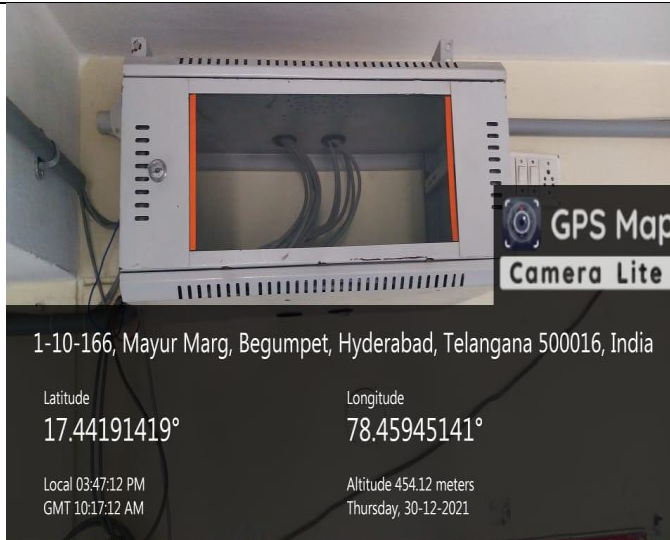

1-10-166, Mayur Marg, Begumpet, Hyderabad, Telangana 500016, India

Latitude
17.44191419°

Longitude
78.45945141°

Local 03:47:12 PM
GMT 10:17:12 AM

Altitude 454.12 meters
Thursday, 30-12-2021