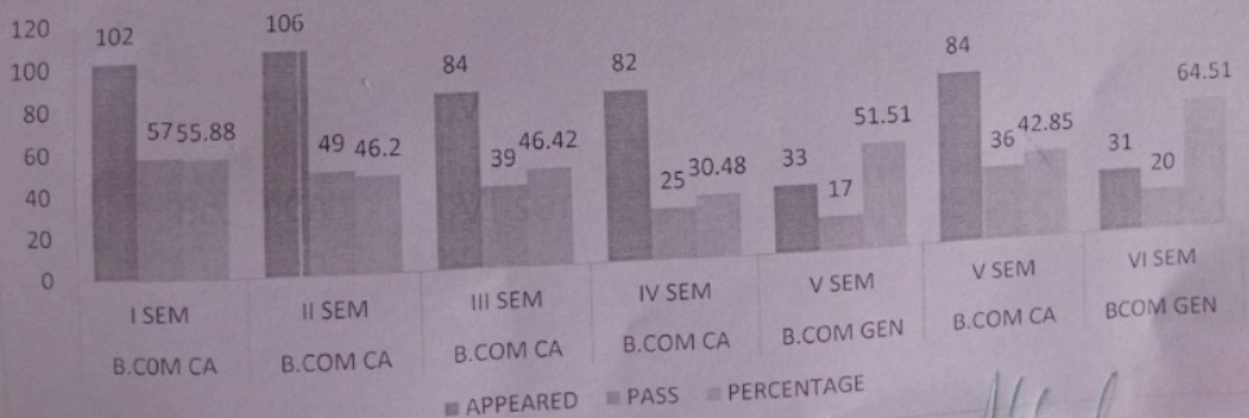

Gdcw -Nalgonda

DEPARTMENT OF COMMERCE RESULT-2020-21

S.L.NO	Class	Year/Sem	Total	Appeared	Pass	percentage
1	Bcom CA	I sem	102	102	69	55.88
2	Bcom CA	II sem	106	106	72	46.2
4	Bcom CA	III sem	85	84	39	46.42
6	Bcom CA	IV sem	84	82	67	30.48
7	Bcom (Gen)	V sem	33	33	30	51.51
8	Bcom CA	V sem	85	84	55	42.85
9	Bcom (Gen)	VI sem	31	31	27	64.51
10	Bcom CA	VI sem	85	80	72	80.00
Total (Overall Result)			631	602	431	71.59