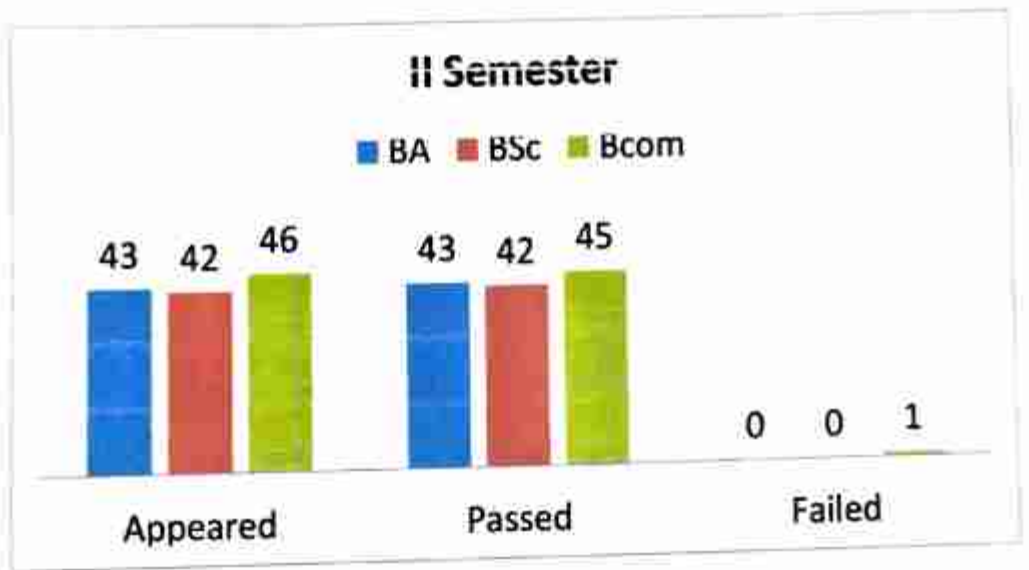

Course	Appeared	Passed	Failed	Percentage
BA	19	19	0	100
BSc	24	24	0	100
Bcom	49	48	1	97.96
Total	92	91	1	98.91

Musavi
Teacher

Waze

Principal

2020-21	II Semester
---------	-------------

Course	Appeared	Passed	Failed	Percentage
BA	43	43	0	100
BSc	42	42	0	100
Bcom	46	45	1	97.83
Total	131	130	1	99