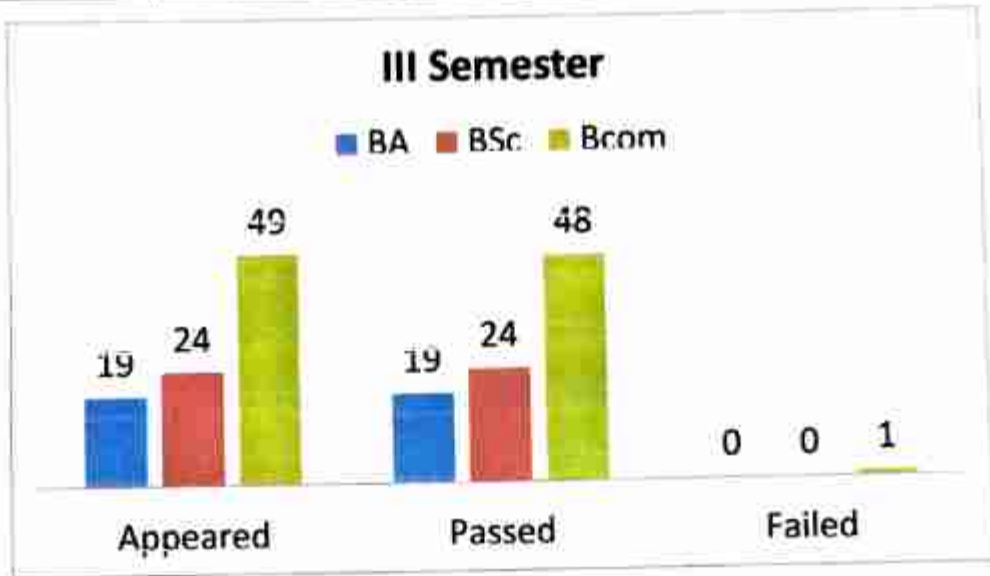

2020-21	I Semester
---------	------------

Course	Appeared	Passed	Failed	Percentage
BA	43	43	0	100
BSc	43	43	0	100
Bcom	52	51	1	98.08
Total	138	137	1	99.28

M. Anwar

Teacher

les 95

Principal

2020-21	III Semester
---------	--------------

Course	Appeared	Passed	Failed	Percentage
BA	19	19	0	100
BSc	24	24	0	100
Bcom	49	48	1	97.96
Total	92	91	1	98.91

Musavi
Teacher

Waze

Principal

2020-21	II Semester
---------	-------------

Course	Appeared	Passed	Failed	Percentage
BA	43	43	0	100
BSc	42	42	0	100
Bcom	46	45	1	97.83
Total	131	130	1	99