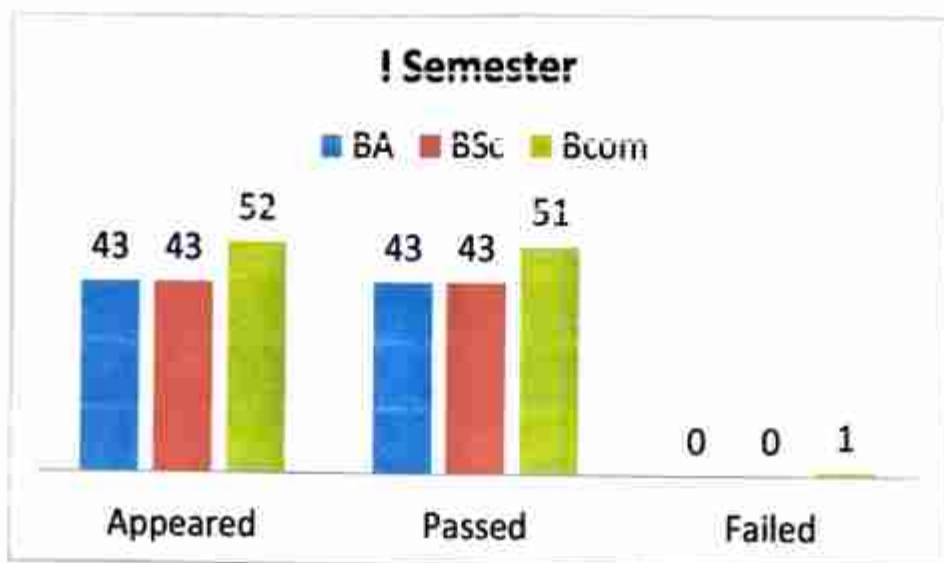

2020-21	I Semester
---------	------------

Course	Appeared	Passed	Failed	Percentage
BA	43	43	0	100
BSc	43	43	0	100
Bcom	52	51	1	98.08
Total	138	137	1	99.28

M. Anwar

Teacher

les 95

Principal

2020-21	III Semester
---------	--------------