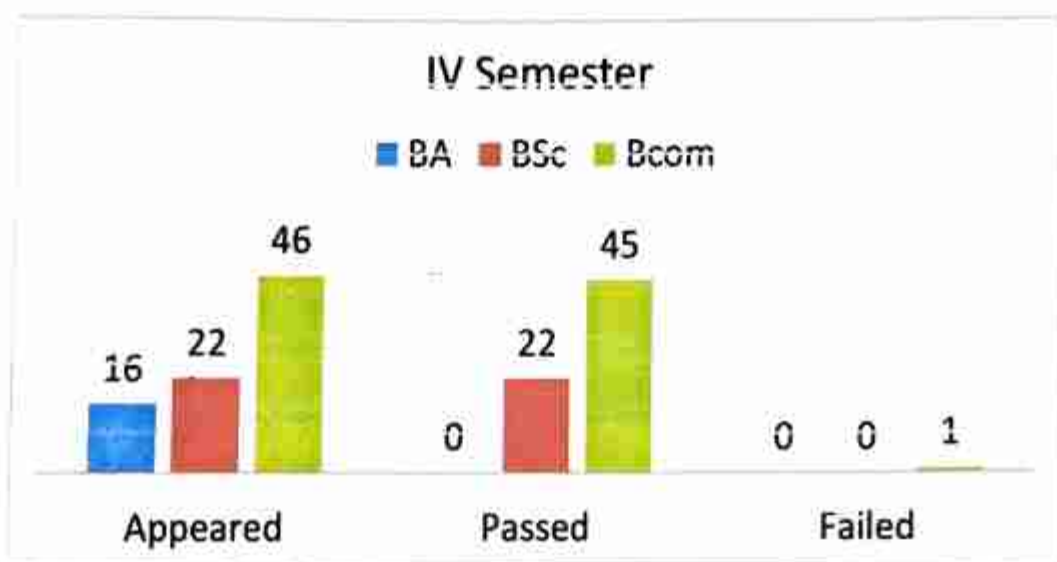

2020-21	IV Semester

Course	Appeared	Passed	Failed	Percentage
BA	16	0	0	0
BSc	22	22	0	100
Bcom	46	45	1	97.83
Total	84	67	1	79.76

Wage

Muswin

Teacher

Principal