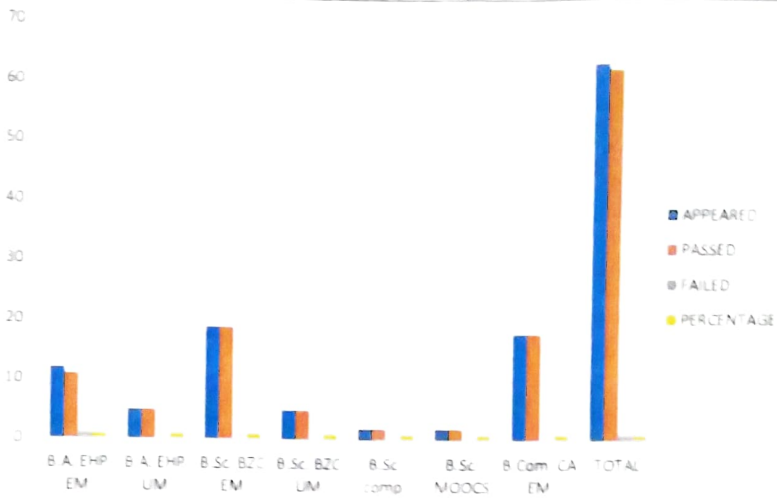

ACADMIC YEAR 2021-2022				
SEMESTER -I				
COURSE	APPEARED	PASSED	FAILED	PERCENTAGE
B.A. EHP EM	12	11	01	92%
B.A. EHP UM	05	05	00	100%
B.Sc. BZC EM	19	19	00	100%
B.Sc. BZC UM	05	05	00	100%
B.Sc. comp	02	02	00	100%
B.Sc. MOOCS	02	02	00	100%
B.Com. CA EM	18	18	00	100%
TOTAL	63	62	01	98%

(Dr. Mohd. Anweruddin)
HOD. URDU

Principal