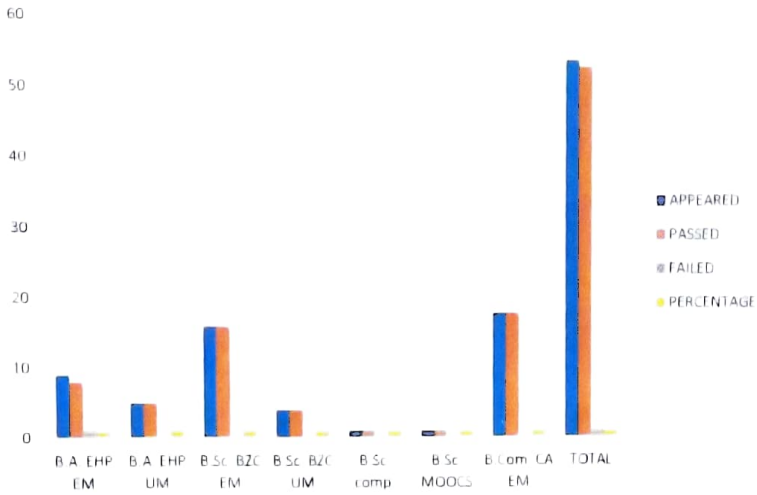

ACADMIC YEAR 2021-2022				
SEMESTER -III				
COURSE	APPEARED	PASSED	FAILED	PERCENTAGE
B A EHP EM	09	08	01	89%
B A EHP UM	05	05	00	100%
B.Sc. BZC EM	16	16	00	100%
B.Sc. BZC UM	04	04	00	100%
B Sc. Comp	01	01	00	100%
B Sc MOOCS	01	01	00	100%
B.Com. CA EM	18	18	00	100%
TOTAL	54	53	01	98%

(Dr. Mohd. Anweruddin)
HOD, URDU

Principal