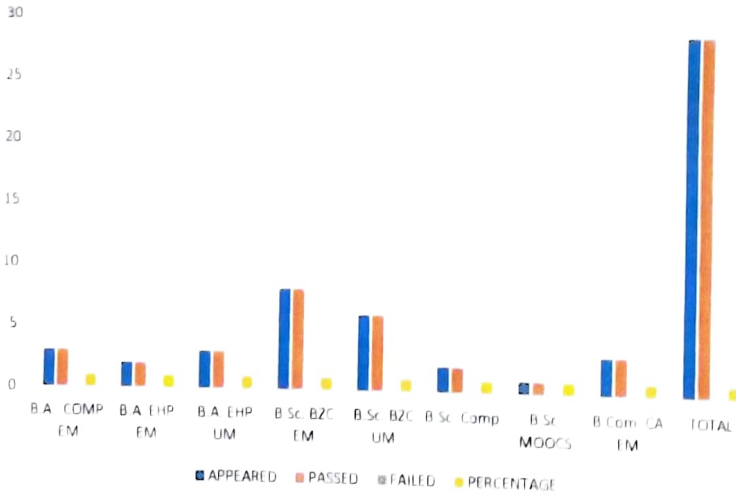

(Dr. [Signature])
 HOD, URC

([Signature])
 Principal

ACADMIC YEAR 2021-2022				
SEMESTER -III				
COURSE	APPEARED	PASSED	FAILED	PERCENTAGE
B A EHP EM	09	08	01	89%
B A EHP UM	05	05	00	100%
B.Sc. BZC EM	16	16	00	100%
B.Sc. BZC UM	04	04	00	100%
B Sc. Comp	01	01	00	100%
B Sc MOOCS	01	01	00	100%
B.Com. CA EM	18	18	00	100%
TOTAL	54	53	01	98%

 (Dr. Mohd. Anweruddin)
 HOD, URDU

 Principal

ACADMIC YEAR 2021-2022				
SEMESTER -IV				
COURSE	APPEARED	PASSED	FAILED	PERCENTAGE
B.A COMP EM	03	03	00	100%
B.A EHP EM	02	02	00	100%
B.A EHP UM	03	03	00	100%
B.Sc BZC EM	08	08	00	100%
B.Sc BZC UM	06	06	00	100%
B.Sc Comp	02	02	00	100%
B.Sc MOOCS	01	01	00	100%
B.Com. CA EM	03	03	00	100%
TOTAL	28	28	00	100%