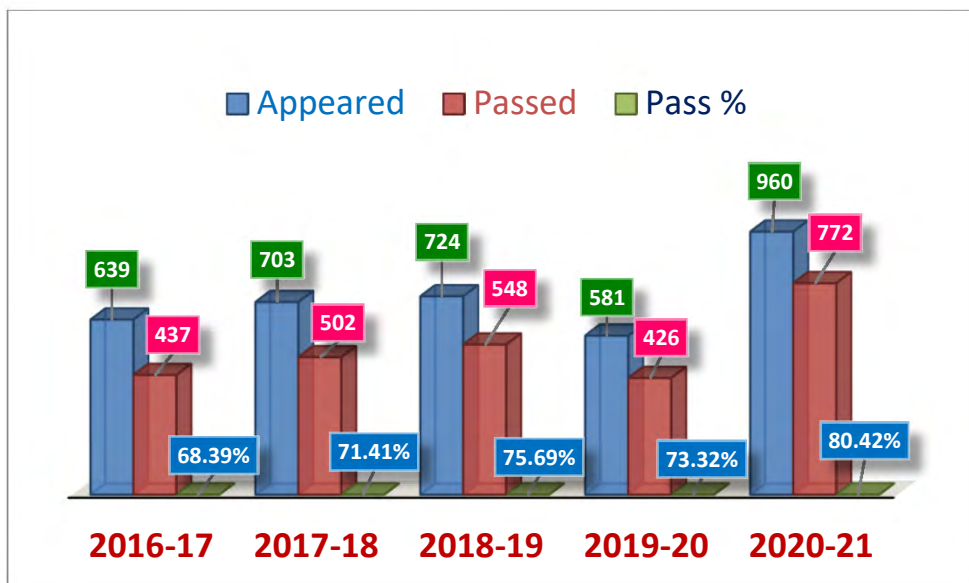

Criterion II - Metric No. 2.6.2 Additional Information

Year Wise Result Analysis

Year wise students' Progression

Yearwise students' Progression

Academic Coordinator
KAKATTYA GOVT. COLLEGE
Hanamkonda

PRINCIPAL
KAKATTYA GOVT. COLLEGE
Hanamkonda.