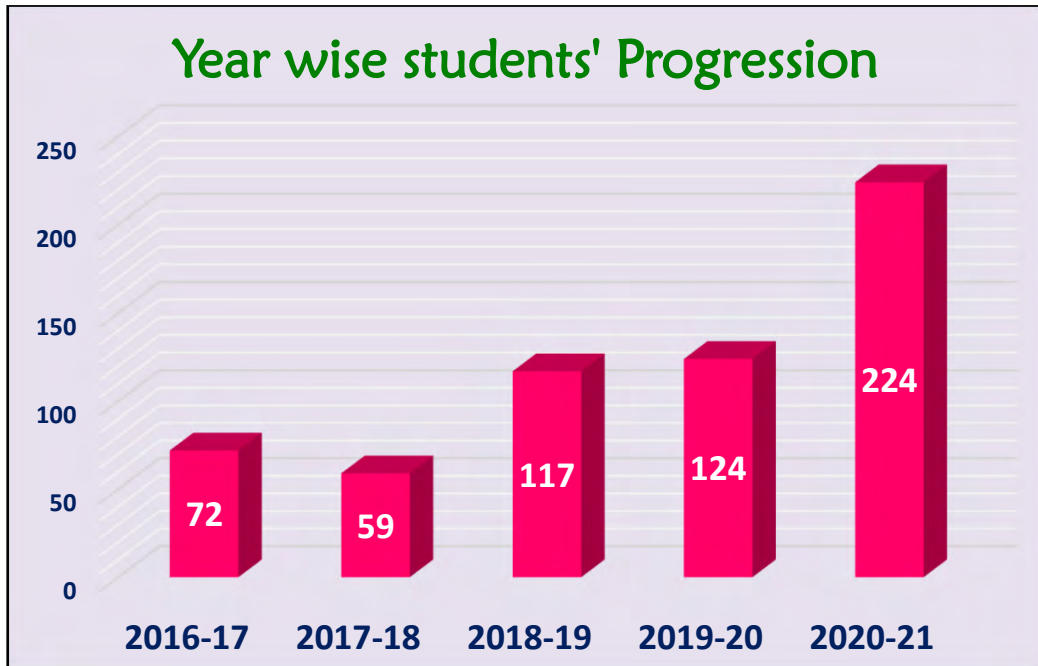

Criterion II - Metric No. 2.6.2 Additional Information

Year Wise Result Analysis

Year wise students' Progression

Yearwise students' Progression

Academic Coordinator
KAKATTYA GOVT. COLLEGE
Hanamkonda

PRINCIPAL
KAKATTYA GOVT. COLLEGE
Hanamkonda.