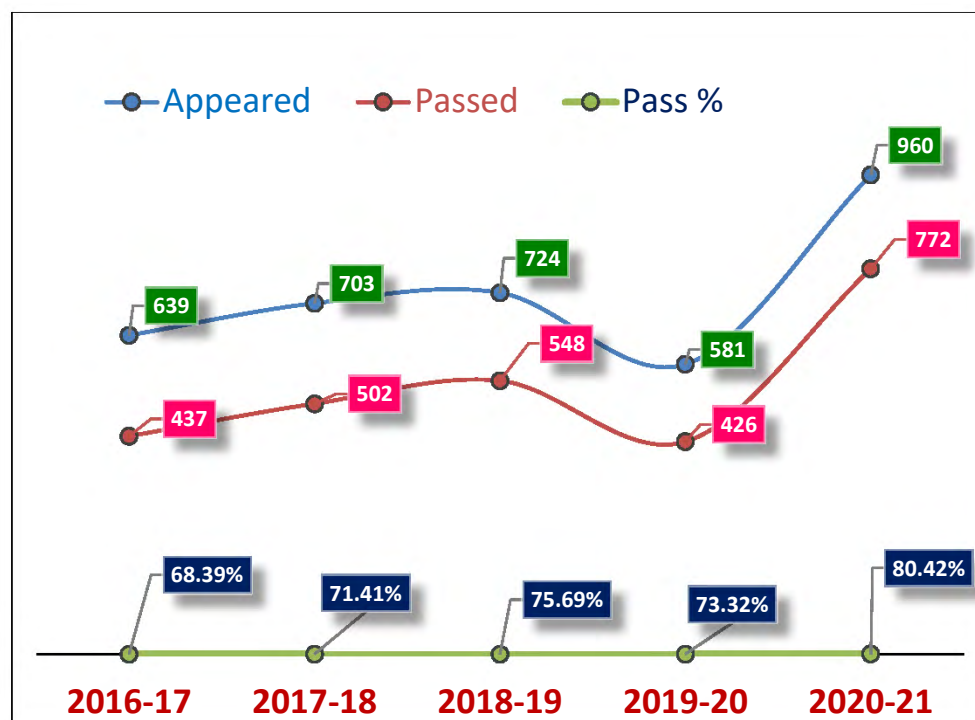

Criterion II - Metric No. 2.6.2 Additional Information

Year Wise Result Analysis

Year wise students' Progression

Yearwise students' Progression

Academic Coordinator
KAKATTYA GOVT. COLLEGE
Hanamkonda

PRINCIPAL
KAKATTYA GOVT. COLLEGE
Hanamkonda.