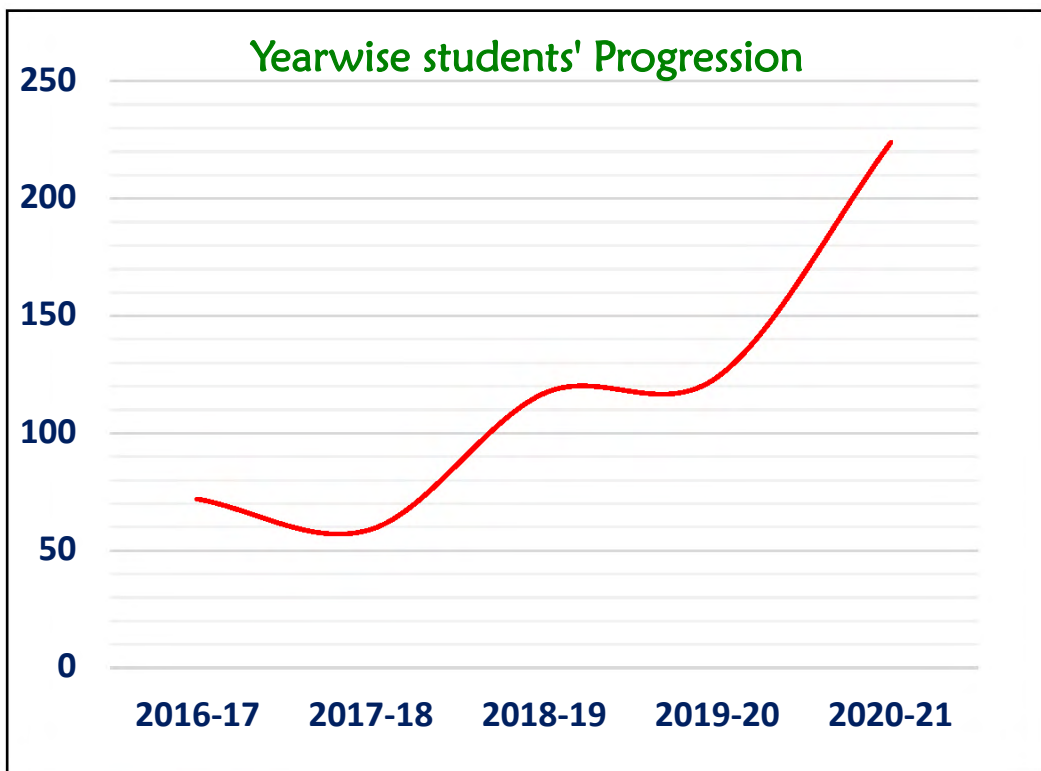

Criterion II - Metric No. 2.6.2 Additional Information

Year Wise Result Analysis

Year wise students' Progression

Yearwise students' Progression

Academic Coordinator
KAKATTYA GOVT. COLLEGE
Hanamkonda

PRINCIPAL
KAKATTYA GOVT. COLLEGE
Hanamkonda.