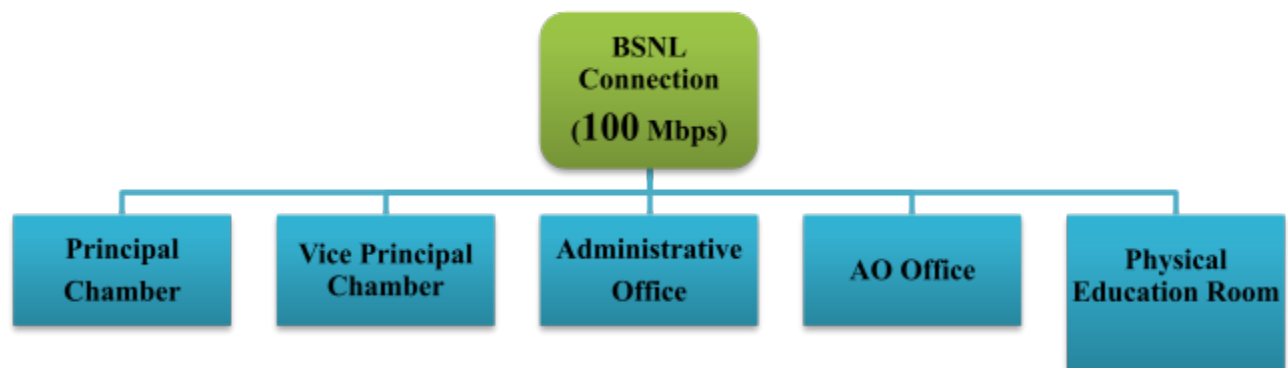

SR & BGNR GOVT. ARTS & SCIENCE COLLEGE

AUTONOMOUS

KHAMMAM- 507002

WIFI CAMPUS – ACCESS POINTS

The college has the 100 Mbps BSNL1 line, 100 Mbps Airtel 10 lines and 300 Mbps Airtel 2 lines for both administrative and academic purposes with a Wi-Fi facility on the campus for departments and classrooms for the uninterrupted quality of internet facility.

The Ground floor comprise of BSNL 100 Mbps 1 line and Airtel 7 lines which in turn further divided as

- 100 Mbps 5 lines in different department staff rooms & labs
- 100 Mbps 1 line in Examination branch autonomous and
- 300 Mbps 1 line in Library

All the lines further connected to separate D-links which provide 100 % Wi-Fi facilities to ICT enabled Labs and class rooms.

The First floor comprise of Airtel 5 lines which in turn further divided as

- 100 Mbps 5 lines in different department staff rooms & labs
- 300 Mbps 1 line in TSKC

All the lines further connected to separate D-links which provide 100 % Wi-Fi facilities to ICT enabled Labs class rooms, seminar hall.