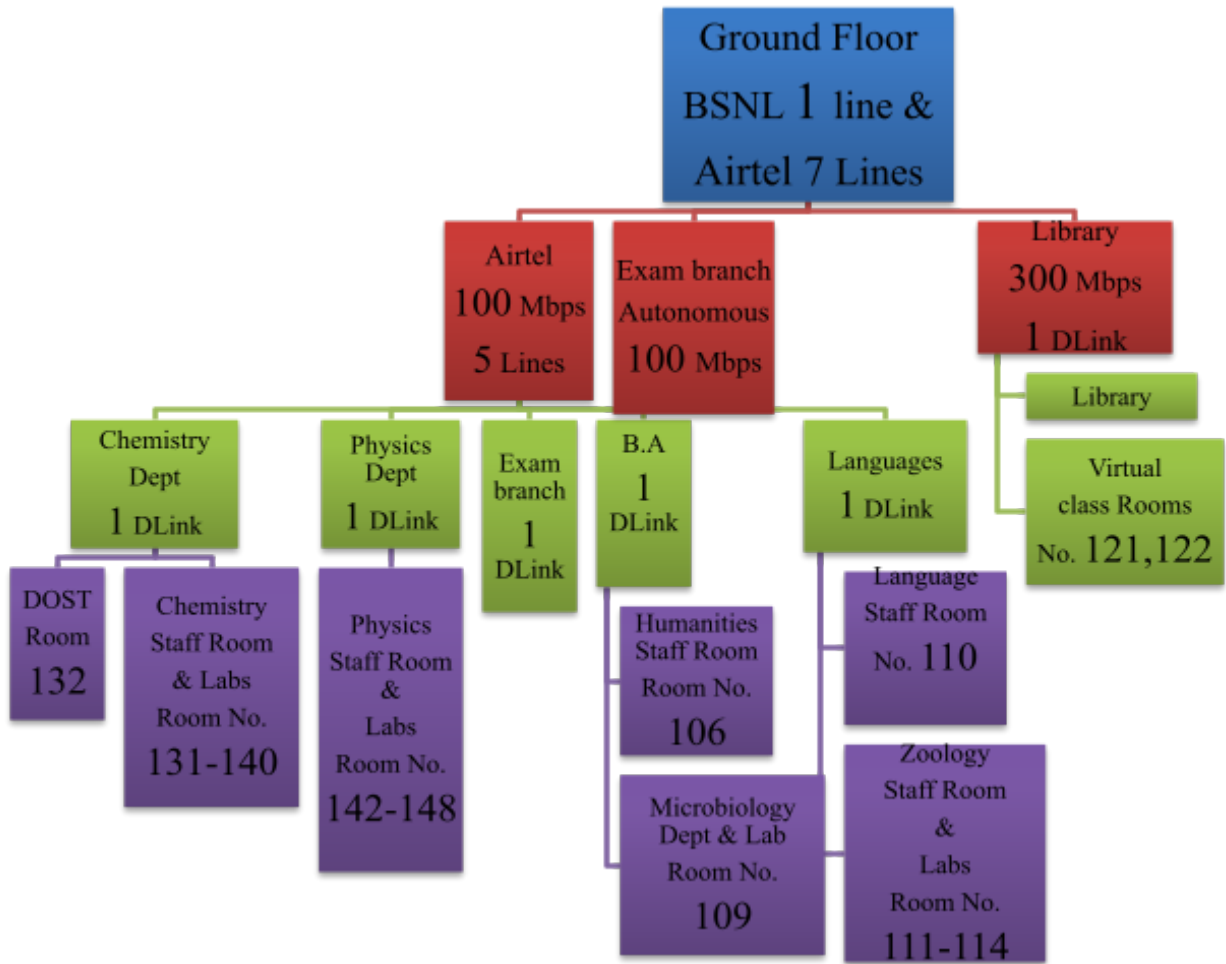

SR & BGNR GOVT. ARTS & SCIENCE COLLEGE

AUTONOMOUS

KHAMMAM- 507002

WIFI CAMPUS – ACCESS POINTS

The college has the 100 Mbps BSNL1 line, 100 Mbps Airtel 10 lines and 300 Mbps Airtel 2 lines for both administrative and academic purposes with a Wi-Fi facility on the campus for departments and classrooms for the uninterrupted quality of internet facility.

The Ground floor comprise of BSNL 100 Mbps 1 line and Airtel 7 lines which in turn further divided as

- 100 Mbps 5 lines in different department staff rooms & labs
- 100 Mbps 1 line in Examination branch autonomous and
- 300 Mbps 1 line in Library

All the lines further connected to separate D-links which provide 100 % Wi-Fi facilities to ICT enabled Labs and class rooms.

The First floor comprise of Airtel 5 lines which in turn further divided as

- 100 Mbps 5 lines in different department staff rooms & labs
- 300 Mbps 1 line in TSKC

All the lines further connected to separate D-links which provide 100 % Wi-Fi facilities to ICT enabled Labs class rooms, seminar hall.