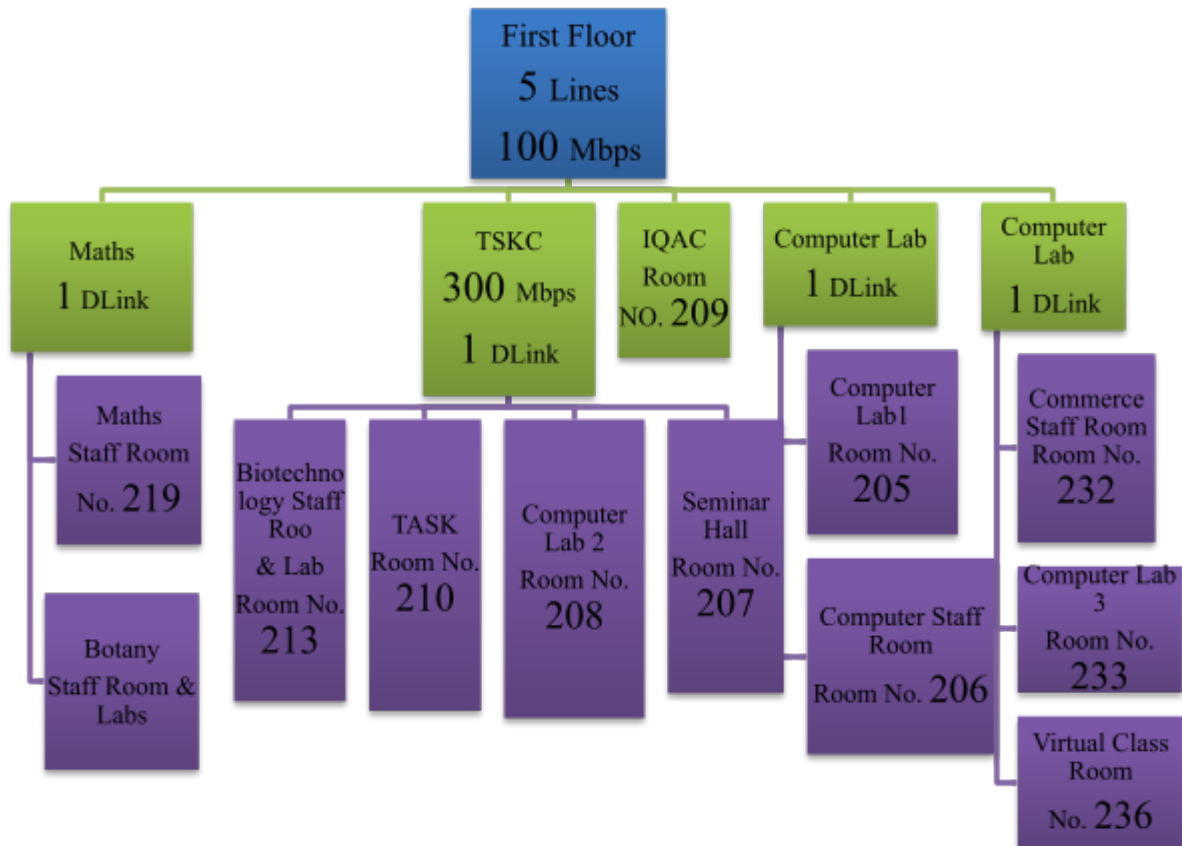

The Ground floor comprise of BSNL 100 Mbps 1 line and Airtel 7 lines which in turn further divided as

- 100 Mbps 5 lines in different department staff rooms & labs
- 100 Mbps 1 line in Examination branch autonomous and
- 300 Mbps 1 line in Library

All the lines further connected to separate D-links which provide 100 % Wi-Fi facilities to ICT enabled Labs and class rooms.

The First floor comprise of Airtel 5 lines which in turn further divided as

- 100 Mbps 5 lines in different department staff rooms & labs
- 300 Mbps 1 line in TSKC

All the lines further connected to separate D-links which provide 100 % Wi-Fi facilities to ICT enabled Labs class rooms, seminar hall.