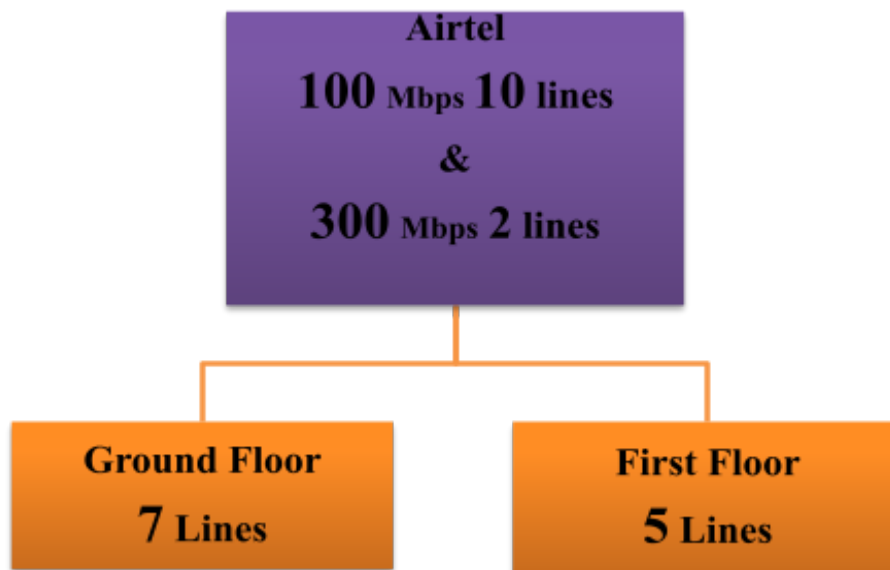

The Ground floor comprise of BSNL 100 Mbps 1 line and Airtel 7 lines which in turn further divided as

- 100 Mbps 5 lines in different department staff rooms & labs
- 100 Mbps 1 line in Examination branch autonomous and
- 300 Mbps 1 line in Library

All the lines further connected to separate D-links which provide 100 % Wi-Fi facilities to ICT enabled Labs and class rooms.

The First floor comprise of Airtel 5 lines which in turn further divided as

- 100 Mbps 5 lines in different department staff rooms & labs
- 300 Mbps 1 line in TSKC

All the lines further connected to separate D-links which provide 100 % Wi-Fi facilities to ICT enabled Labs class rooms, seminar hall.