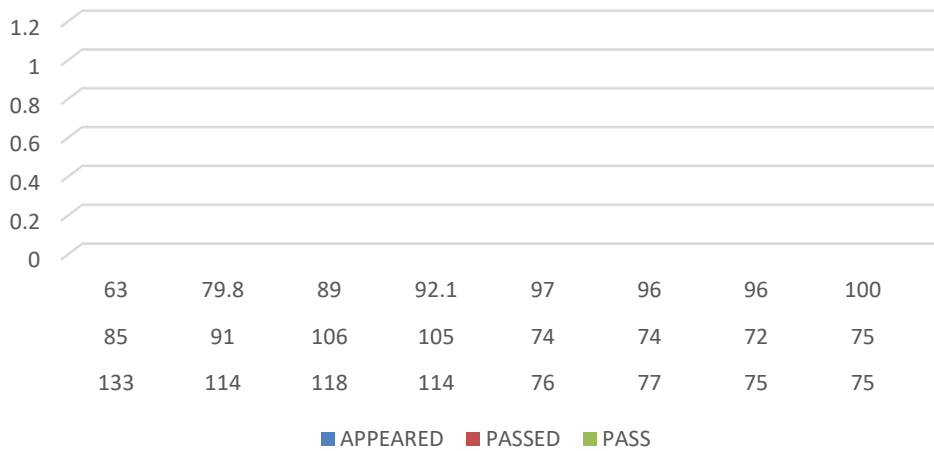

GOVERNMENT DEGREE COLLEGE FOR WOMEN HUSSAINIALAM

RESULT ANALYSIS FOR THE ACADEMIC YEAR 2019-2020

S.NO	YEAR	SEM	CLASS	APPEARED	PASSED	PASS
1	I Year	I Sem	Paper- I	133	85	63
		II Sem	Paper- II	114	91	79.8
2	II Year	III Sem	Paper- III	118	106	89
		IV Sem	Paper- IV	114	105	92.1
3	III Year	V Sem	Paper -V	76	74	97
		V Sem	Paper -VI	77	74	96
		V Sem	Paper -VII	75	72	96
		V Sem	Paper -VIII	75	75	100

RESULT ANALYSIS FOR THE ACADEMIC YEAR 2019-2020

GOVERNMENT DEGREE COLLEGE FOR WOMEN HUSSAINIALAM

RESULT ANALYSIS FOR THE ACADEMIC YEAR 2020-2021

S.NO	YEAR	SEM	CLASS	APPEARED	PASSED	PASS
1	I Year	I Sem	Paper- I	150	94	62.4
		II Sem	Paper- II	142	115	80.9
2	II Year	III Sem	Paper- III	107	82	76.6
		IV Sem	Paper- IV	108	85	78.7