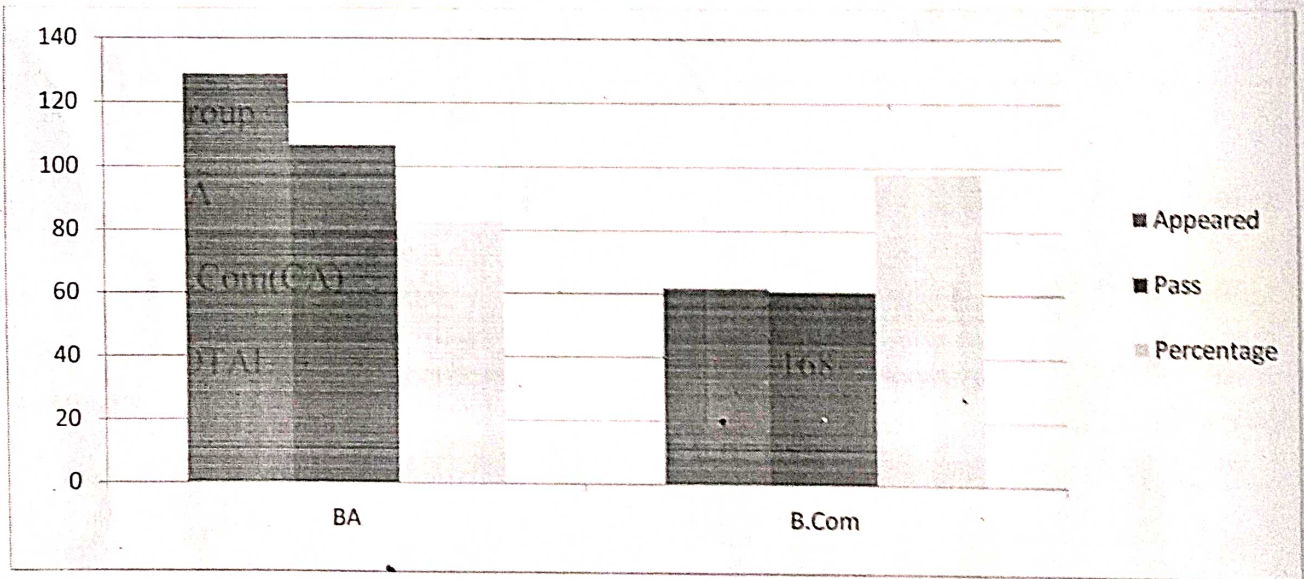

Department of English

Result Analysis

2020-21 I Sem

S.No	Group	Appeared	Pass	Percentage
1	BA	129	107	82.94
2	B.Com(CA)	62	61	98.38
TOTAL		191	168	87.95

Department of English

Result Analysis

2020 -21 II Sem

S.No	Group	Appeared	Pass	Percentage
1	BA	117	76	64.9
2	B.Com(CA)	60	50	83.3
TOTAL		177	126	71.18

Department of English

Result Analysis

2020-21 III Sem

S.No	Group	Appeared	Pass	Percentage
1	BA	131	129	98.47
2	B.Com(CA)	81	81	100
TOTAL		212	210	99.05

Department of English

Result Analysis

2020-21 IV Sém

S.No	Group	Appeared	Pass	Percentage
1	BA	121	93	76.85
2	B.Com(CA)	80	64	80
TOTAL		201	157	78.10