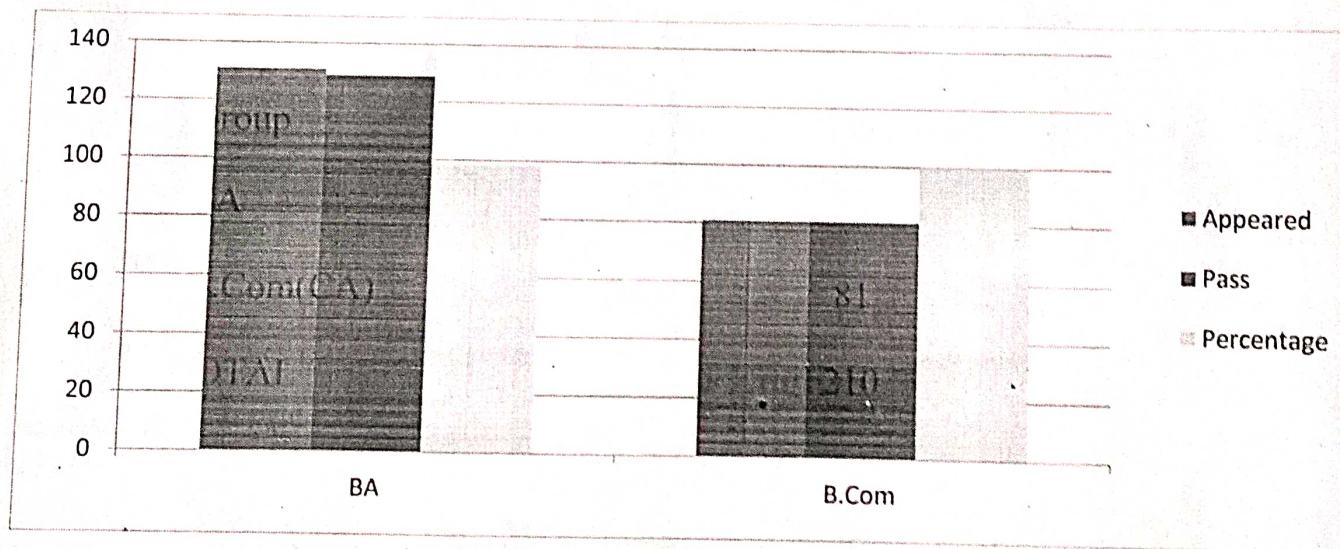

Department of English

Result Analysis

2020-21 I Sem

S.No	Group	Appeared	Pass	Percentage
1	BA	129	107	82.94
2	B.Com(CA)	62	61	98.38
TOTAL		191	168	87.95

Department of English

Result Analysis

2020 -21 II Sem

S.No	Group	Appeared	Pass	Percentage
1	BA	117	76	64.9
2	B.Com(CA)	60	50	83.3
TOTAL		177	126	71.18

Department of English

Result Analysis

2020-21 III Sem

S.No	Group	Appeared	Pass	Percentage
1	BA	131	129	98.47
2	B.Com(CA)	81	81	100
TOTAL		212	210	99.05

Department of English

Result Analysis

2020-21 IV Sém

S.No	Group	Appeared	Pass	Percentage
1	BA	121	93	76.85
2	B.Com(CA)	80	64	80
TOTAL		201	157	78.10