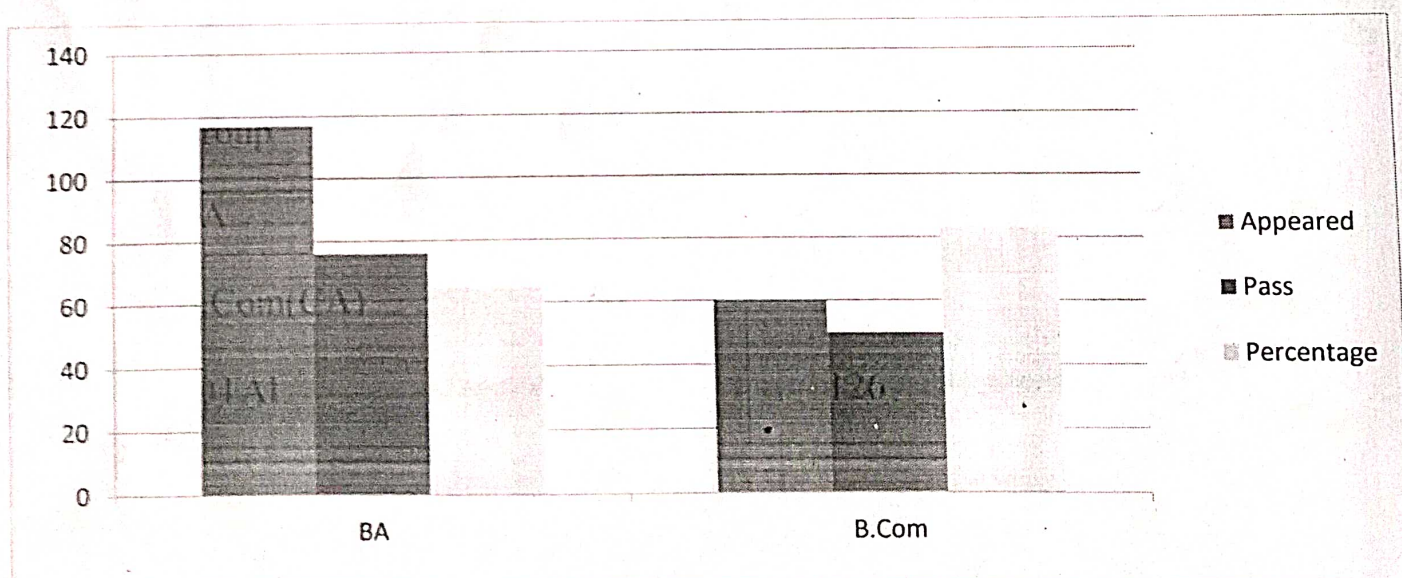

Department of English

Result Analysis

2020-21 I Sem

S.No	Group	Appeared	Pass	Percentage
1	BA	129	107	82.94
2	B.Com(CA)	62	61	98.38
TOTAL		191	168	87.95

Department of English

Result Analysis

2020 -21 II Sem

S.No	Group	Appeared	Pass	Percentage
1	BA	117	76	64.9
2	B.Com(CA)	60	50	83.3
TOTAL		177	126	71.18

Department of English

Result Analysis

2020-21 III Sem

S.No	Group	Appeared	Pass	Percentage
1	BA	131	129	98.47
2	B.Com(CA)	81	81	100
TOTAL		212	210	99.05

Department of English

Result Analysis

2020-21 IV Sém

S.No	Group	Appeared	Pass	Percentage
1	BA	121	93	76.85
2	B.Com(CA)	80	64	80
TOTAL		201	157	78.10