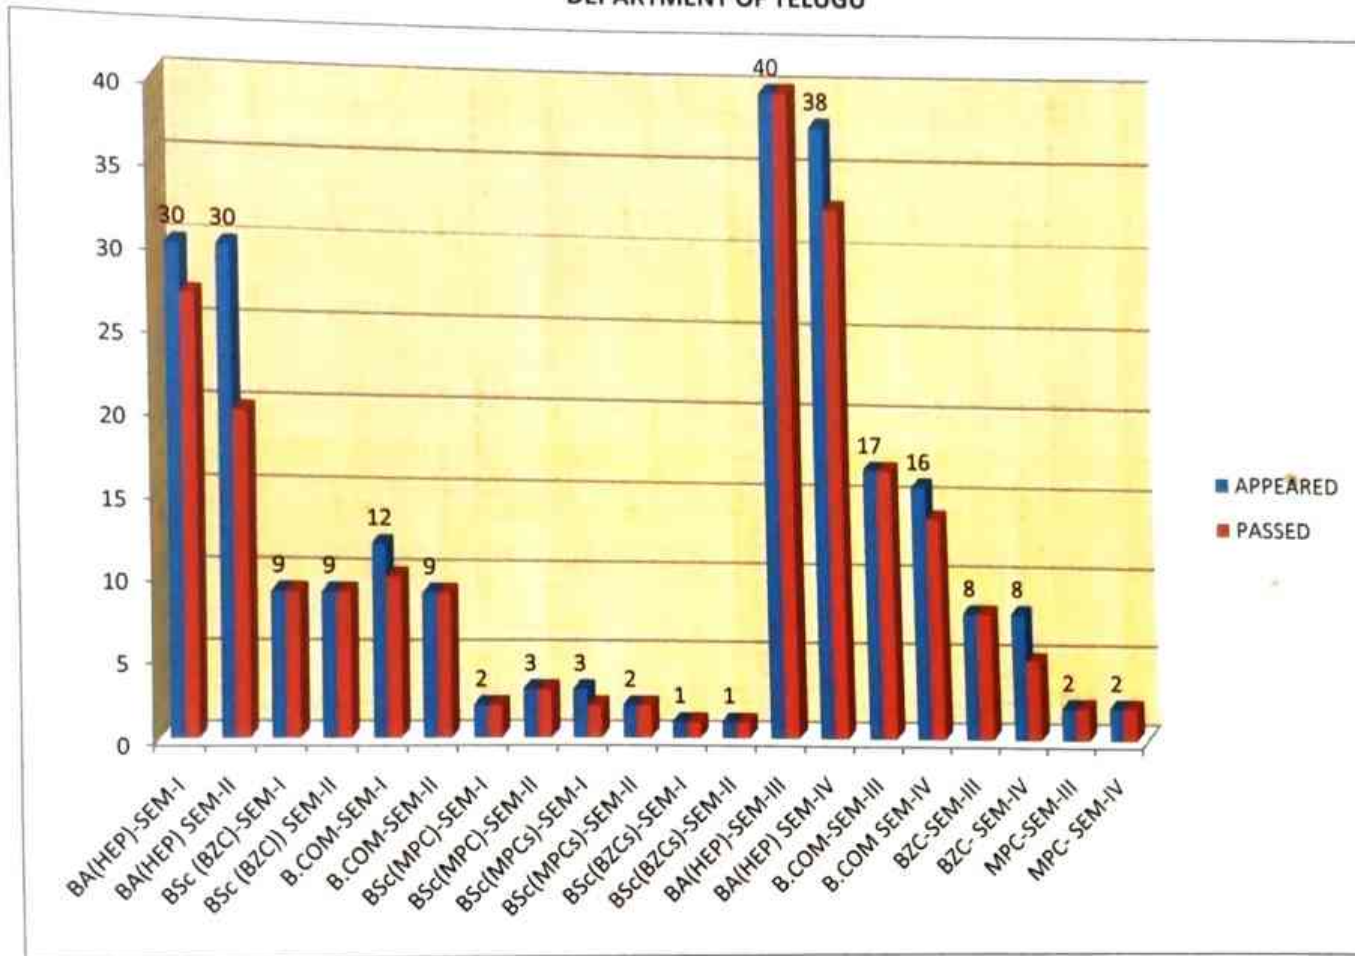

GOVERNMENT DEGREE COLLEGE YELLANDU
RESULT ANALYSIS 2020-21
DEPARTMENT OF TELUGU

p. padma
Principal
Govt. Degree College
Subhashnagar(GP),
Yellandu-507123, Bhadradri Dist.