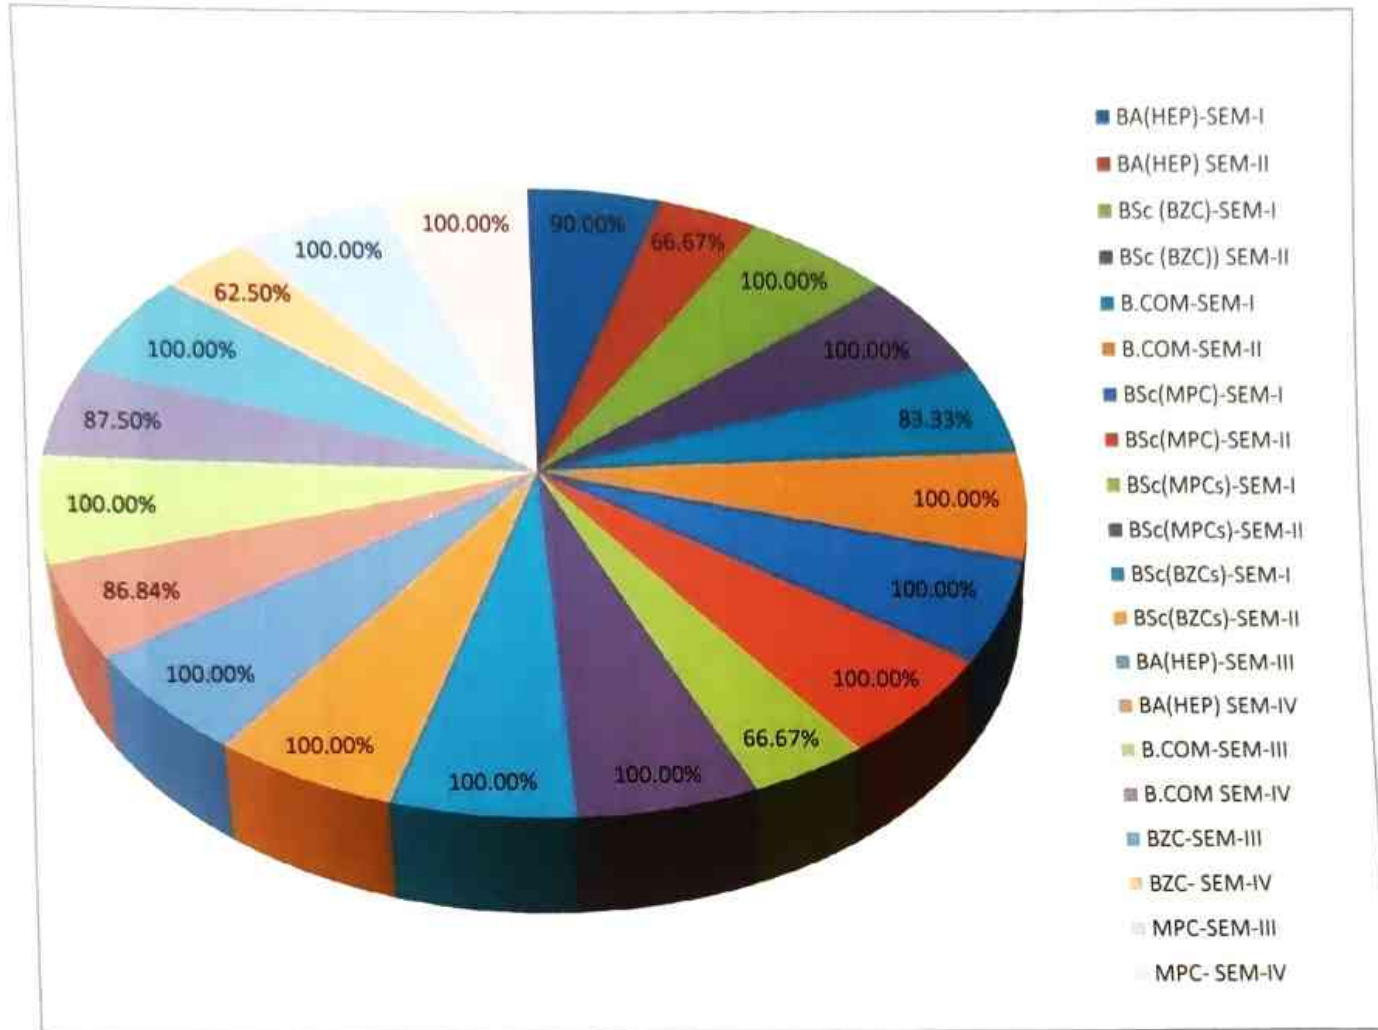

GOVERNMENT DEGREE COLLEGE YELLANDU
RESULT ANALYSIS 2020-21
DEPARTMENT OF TELUGU

p. padma
Principal
Govt. Degree College
Subhashnagar(GP),
Yellandu-507123, Bhadrachalam