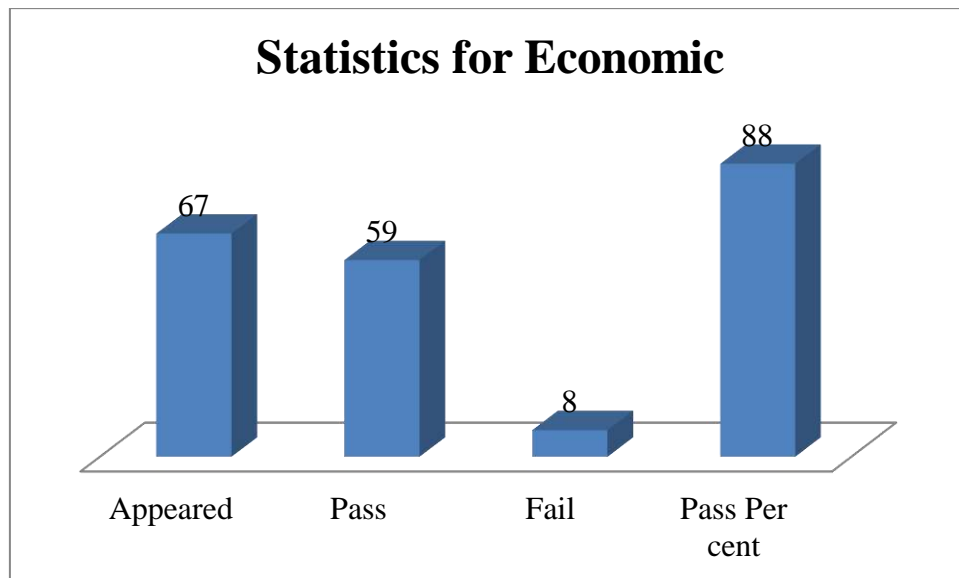

**KNM GOVERNMENT DEGREE COLLEGE MIRYALAGUDA**

**DEPARTMENT OF ENGLISH**

**PAPER WISE RESULT ANALYSIS**

**2020-2021**

<b>SI NO</b>	<b>Group</b>	<b>Title of the Paper</b>	<b>Appeared</b>	<b>Pass</b>	<b>Fail</b>	<b>%</b>
1	I Sem	General English English for Enhanced Competence	125	105	20	84%
2	II Sem	General English English for Enhanced Competence	107	89	18	83%
3	III Sem	General English English for Enhanced Competence	104	88	16	84%
4	IV Sem	General English English for Enhanced Competence	93	88	5	94%

## Graphical representation of Result