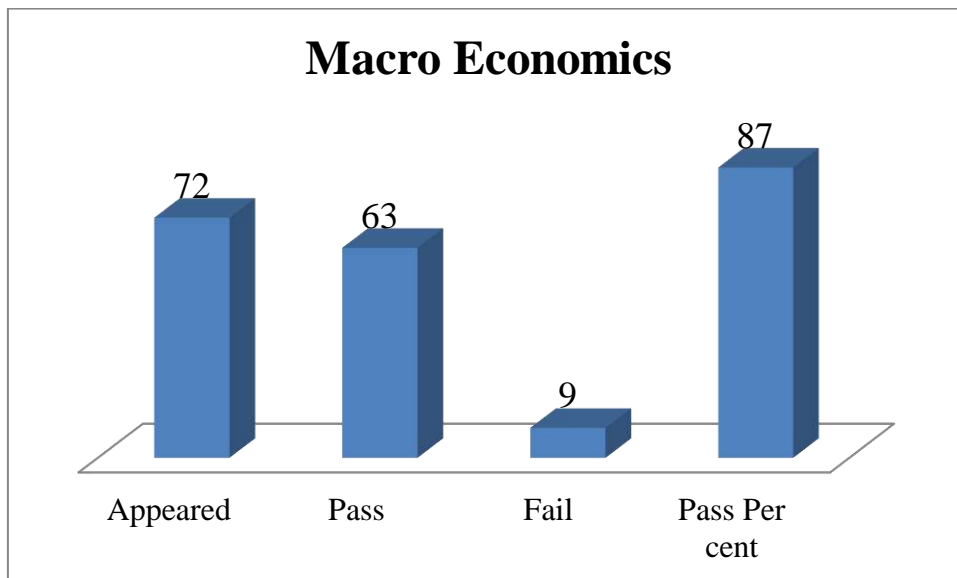

**KNM GOVERNMENT DEGREE COLLEGE MIRYALAGUDA**

**DEPARTMENT OF ENGLISH**

**PAPER WISE RESULT ANALYSIS**

**2020-2021**

<b>SI NO</b>	<b>Group</b>	<b>Title of the Paper</b>	<b>Appeared</b>	<b>Pass</b>	<b>Fail</b>	<b>%</b>
1	I Sem	General English English for Enhanced Competence	125	105	20	84%
2	II Sem	General English English for Enhanced Competence	107	89	18	83%
3	III Sem	General English English for Enhanced Competence	104	88	16	84%
4	IV Sem	General English English for Enhanced Competence	93	88	5	94%

## Graphical representation of Result