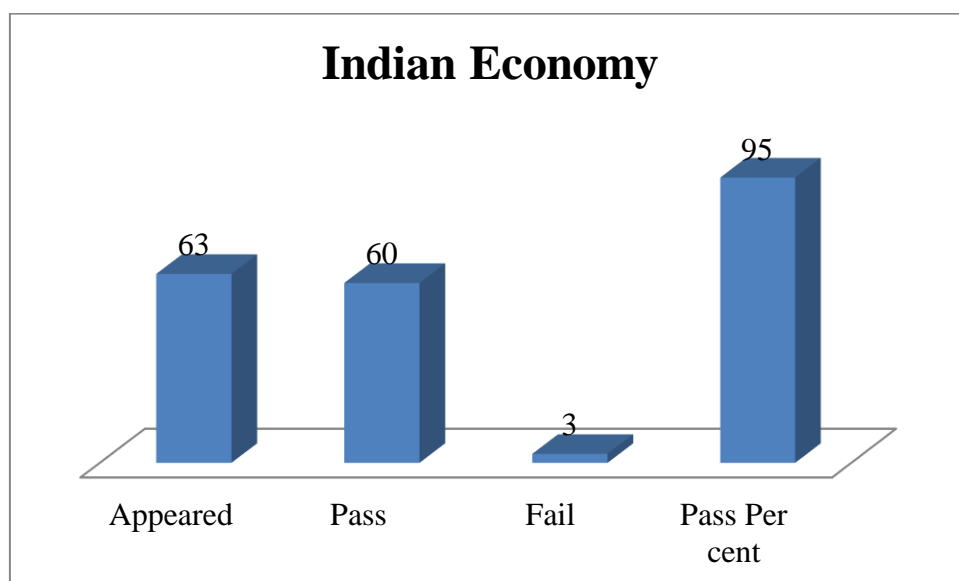

Graphical representation of Result