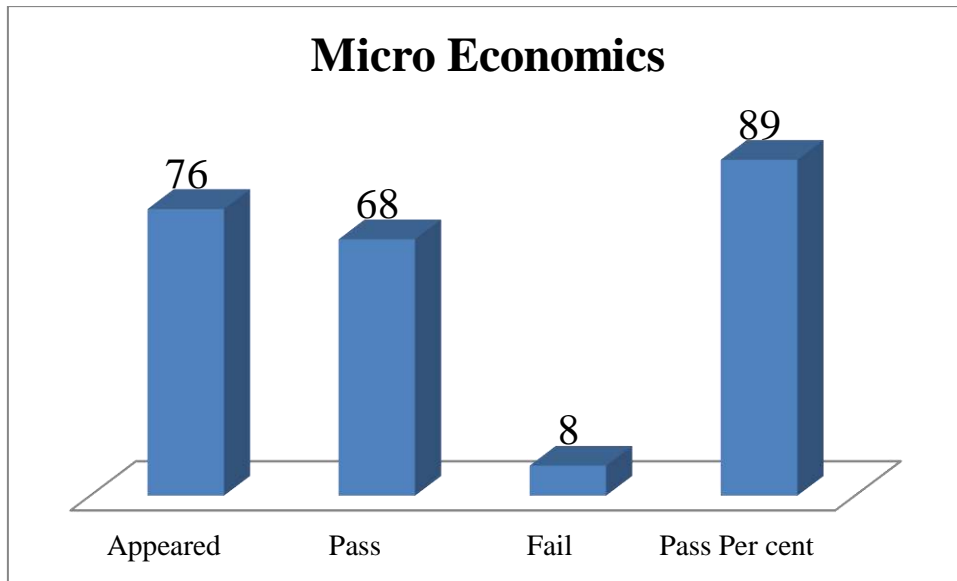

**KNM GOVERNMENT DEGREE COLLEGE MIRYALAGUDA**

**DEPARTMENT OF ENGLISH**

**PAPER WISE RESULT ANALYSIS**

**2020-2021**

<b>SI NO</b>	<b>Group</b>	<b>Title of the Paper</b>	<b>Appeared</b>	<b>Pass</b>	<b>Fail</b>	<b>%</b>
1	I Sem	General English English for Enhanced Competence	125	105	20	84%
2	II Sem	General English English for Enhanced Competence	107	89	18	83%
3	III Sem	General English English for Enhanced Competence	104	88	16	84%
4	IV Sem	General English English for Enhanced Competence	93	88	5	94%

## Graphical representation of Result