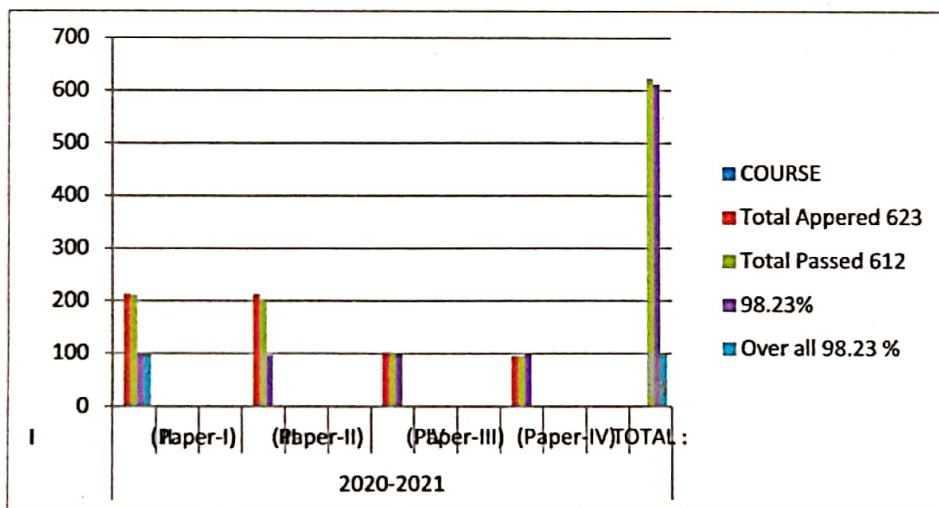

YEAR	SEM / PAPER	COURSE	Total Appeared 623	Total Passed 612	98.23%	Over all 98.23 %
2020-2021	I (Paper-I)	BA	213	211	99.6	98.23
		B.Com				
		B.Sc				
	II (Paper-II)	BA	213	204	95.77	
		B.Com				
		B.Sc				
	III (Paper-III)	BA	102	102	100	
		B.Com				
		B.Sc				
	IV (Paper-IV)	BA	95	95	100	
		B.Com				
		B.Sc				
TOTAL :			623	612	98.23	