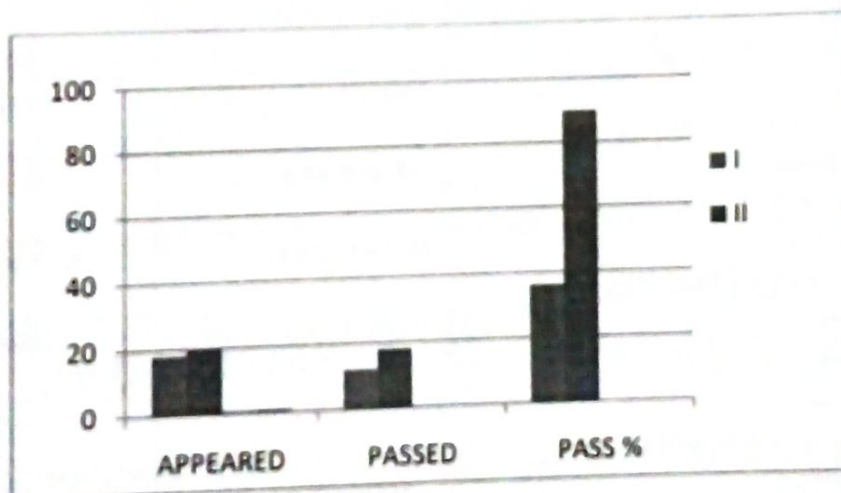

GOVT.DEGREE COLLEGE FOR WOMEN GADWAL

RESULT ANALYSIS:

ACADEMIC YEAR: 2020 – 21

YEAR	APPEARED	PASSED	PASS %
I	18	12	66.66
II	20	18	90

GRAPHICAL REPRESENTATION

ATM
PRINCIPAL
Govt. Degree College For Women
Gadwal.