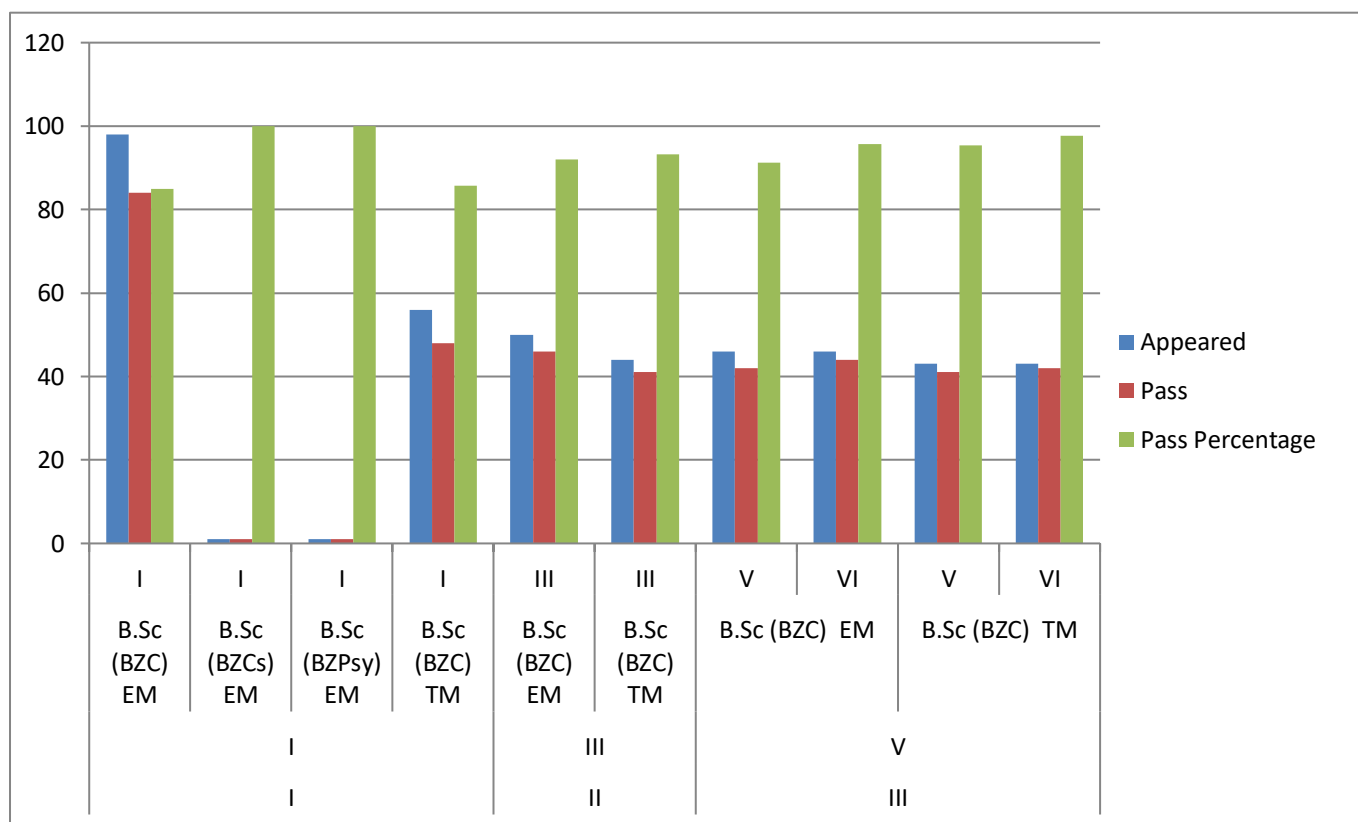

GOVERNMENT DEGREE COLLEGE, MEDAK
DEPARTMENT OF BOTANY
RESULT ANALYSIS 2020-21
SEMESTER-I, III & V

Sl.No	Year	Semester	Group & Medium	Paper	Appeared	Pass	Pass Percentage
1	I	I	B.Sc (BZC) EM	I	98	84	84.98
			B.Sc (BZCs) EM	I	1	1	100
			B.Sc (BZPsy) EM	I	1	1	100
			B.Sc (BZC) TM	I	56	48	85.71
2	II	III	B.Sc (BZC) EM	III	50	46	92
			B.Sc (BZC) TM	III	44	41	93.18
3	III	V	B.Sc (BZC) EM	V	46	42	91.3
				VI	46	44	95.65
			B.Sc (BZC) TM	V	43	41	95.34
				VI	43	42	97.67
GRAND TOTAL						91.12%	

GOVERNMENT DEGREE COLLEGE, MEDAK
DEPARTMENT OF BOTANY
RESULT ANALYSIS 2020-21
SEMESTER-II, IV & VI

Sl.No	Year	Semester	Group & Medium	Paper	Appeared	Passed	Pass Percentage
1	I	II	B.Sc (BZC) EM	II	98	89	90.81
			B.Sc (BZCs) EM	II	1	1	100
			B.Sc (BZPsy) EM	II	1	1	100
			B.Sc (BZC) TM	II	56	51	91.07
2	II	IV	B.Sc (BZC) EM	IV	50	48	96
			B.Sc (BZC) TM	IV	44	42	95.45
3	III	VI	B.Sc (BZC) EM	VII	46	44	95.65
				VIII	46	45	97.82
			B.Sc (BZC) TM	VII	43	41	95.34
				VIII	43	41	95.34
GRAND TOTAL							94.15%