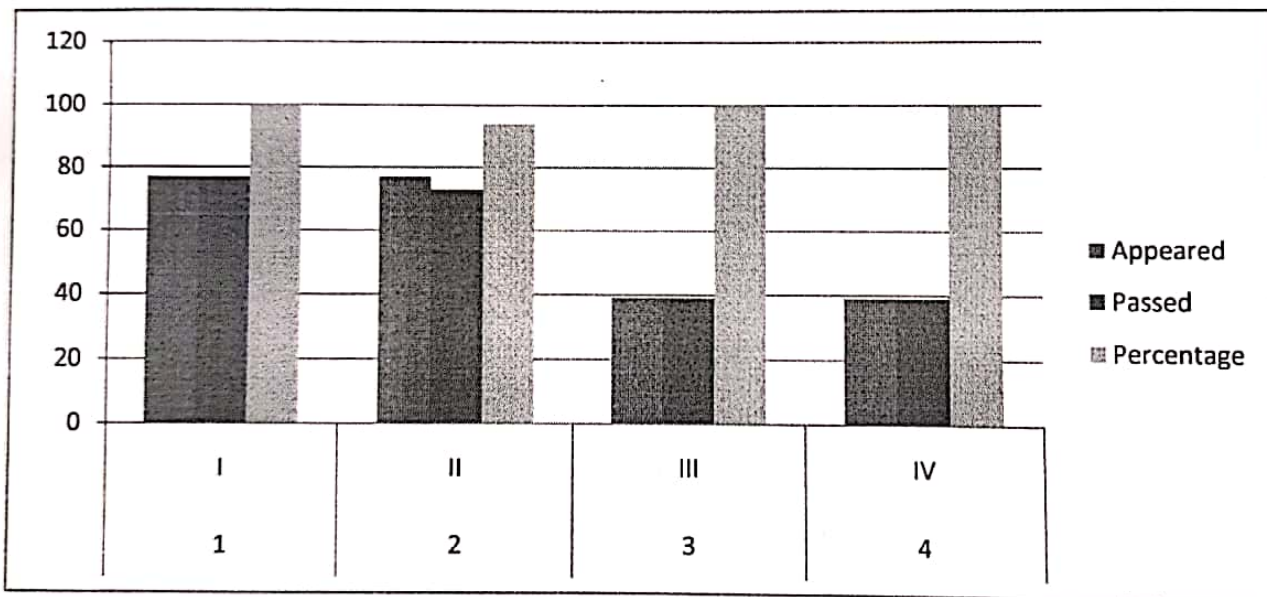

**Government Degree College, Bellampally, Dist. Mancherial, Telangana**

**Department of Botany**

**A.Y. 2020-21**

**Analysis of Internal Marks**

S.No.	Semester	Appeared	Passed	Percentage
1	I	77	77	100
2	II	77	73	94
3	III	39	39	100
4	IV	39	39	100