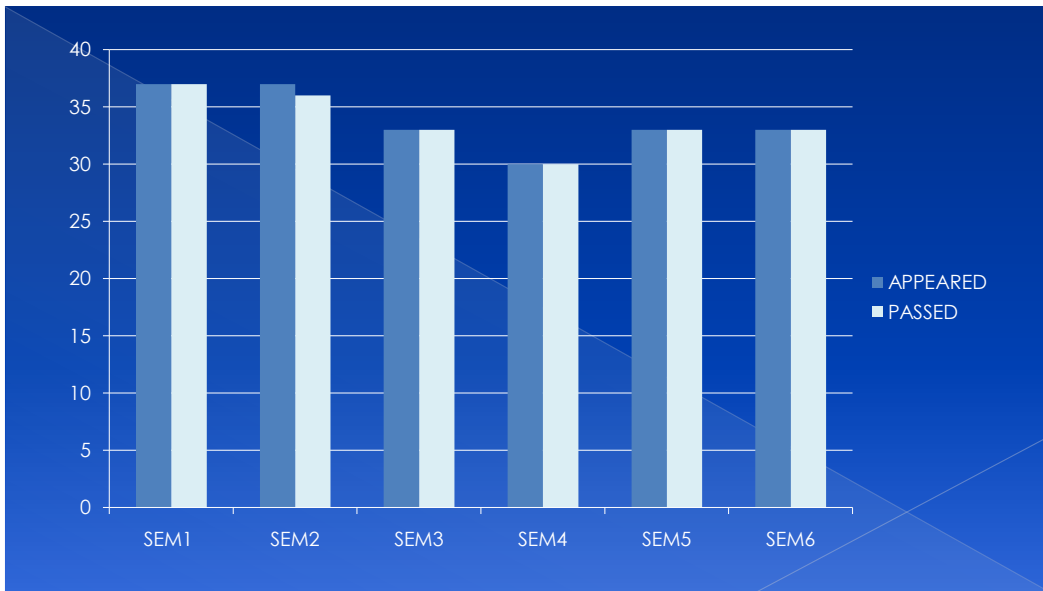

PINGLE GOVERNMENT COLLEGE FOR WOMEN (AUTONOMOUS)
Waddepally, Warangal
DEPARTMENT OF PUBLIC ADMINISTRATION
RESULT ANALYSIS 2020-21

RESULT ANALYSIS

YEAR	2020-2021 APPEARED	2020-2021 PASSED
1 ST SEM	37	37
2 ND SEM	37	36
3 RD SEM	33	33
4 TH SEM	30	30
5 TH SEM	33	33
6 TH SEM	33	33