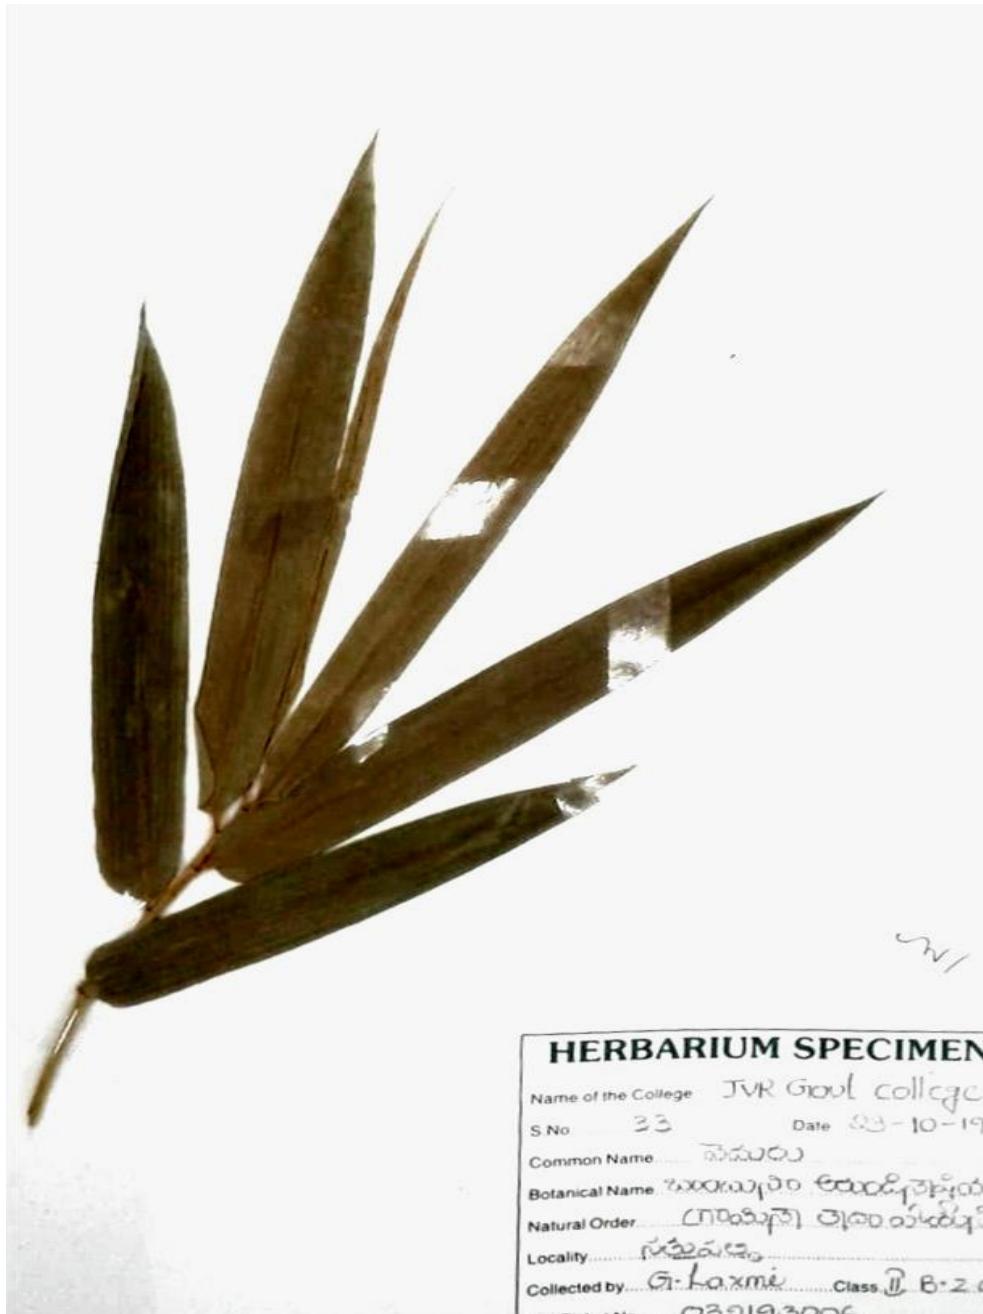

COMMON NAME : **Bamboo**

SCIENTIFIC NAME : **Bambusa vulgaris**

FAMILY NAME : **POACEAE**