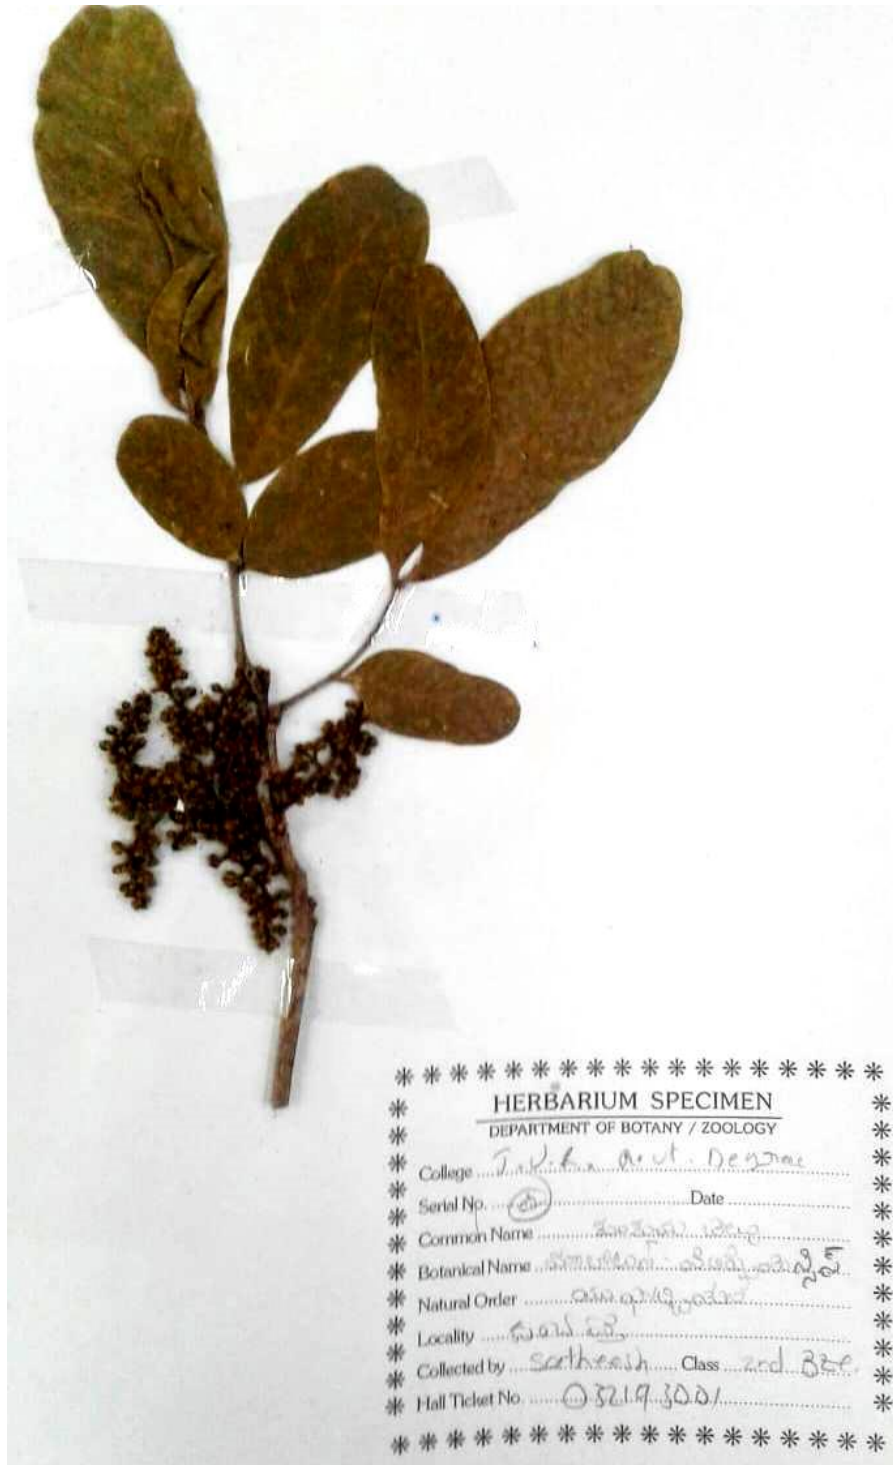

COMMON NAME : Kamala tree
SCIENTIFIC NAME : *Mallotus philippensis*
FAMILY NAME : EUPHORBIACEAE