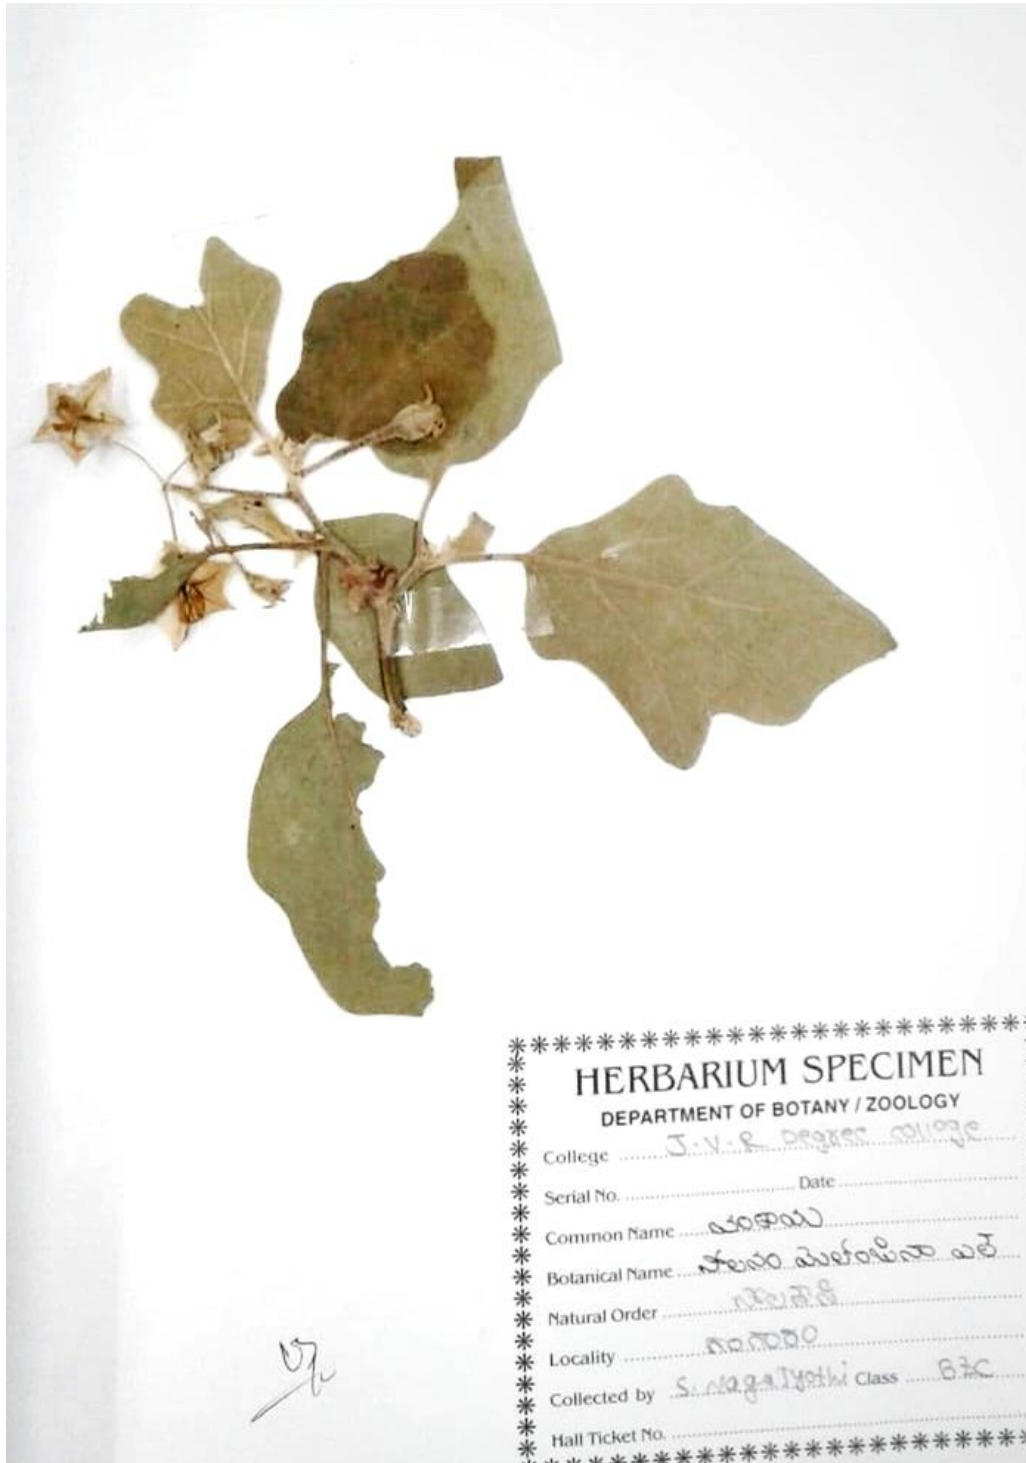

COMMON NAME :BRINJAL

SCIENTIFIC NAME : **Solanum melongena L**

FAMILY NAME : **SOLANACEAE**