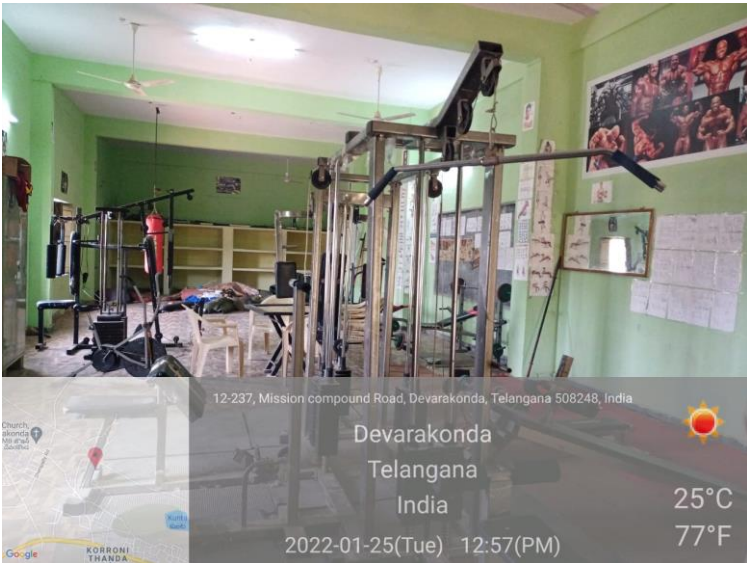

Long 78.90893°

24/11/21 02:48 PM

 GPS Map Camera

SHORT PUT

KABADDI

LONG JUMP

Gym

Sports Room.