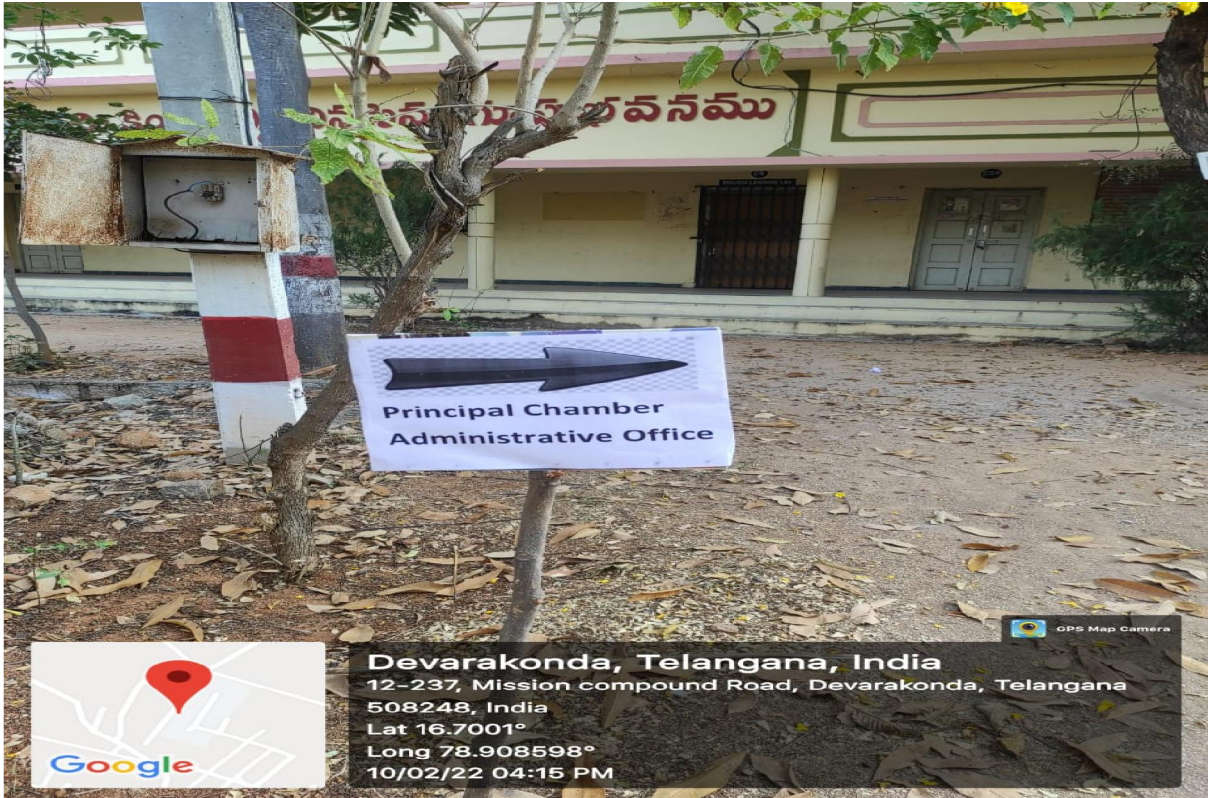

SIGNAGE

LIGHTS