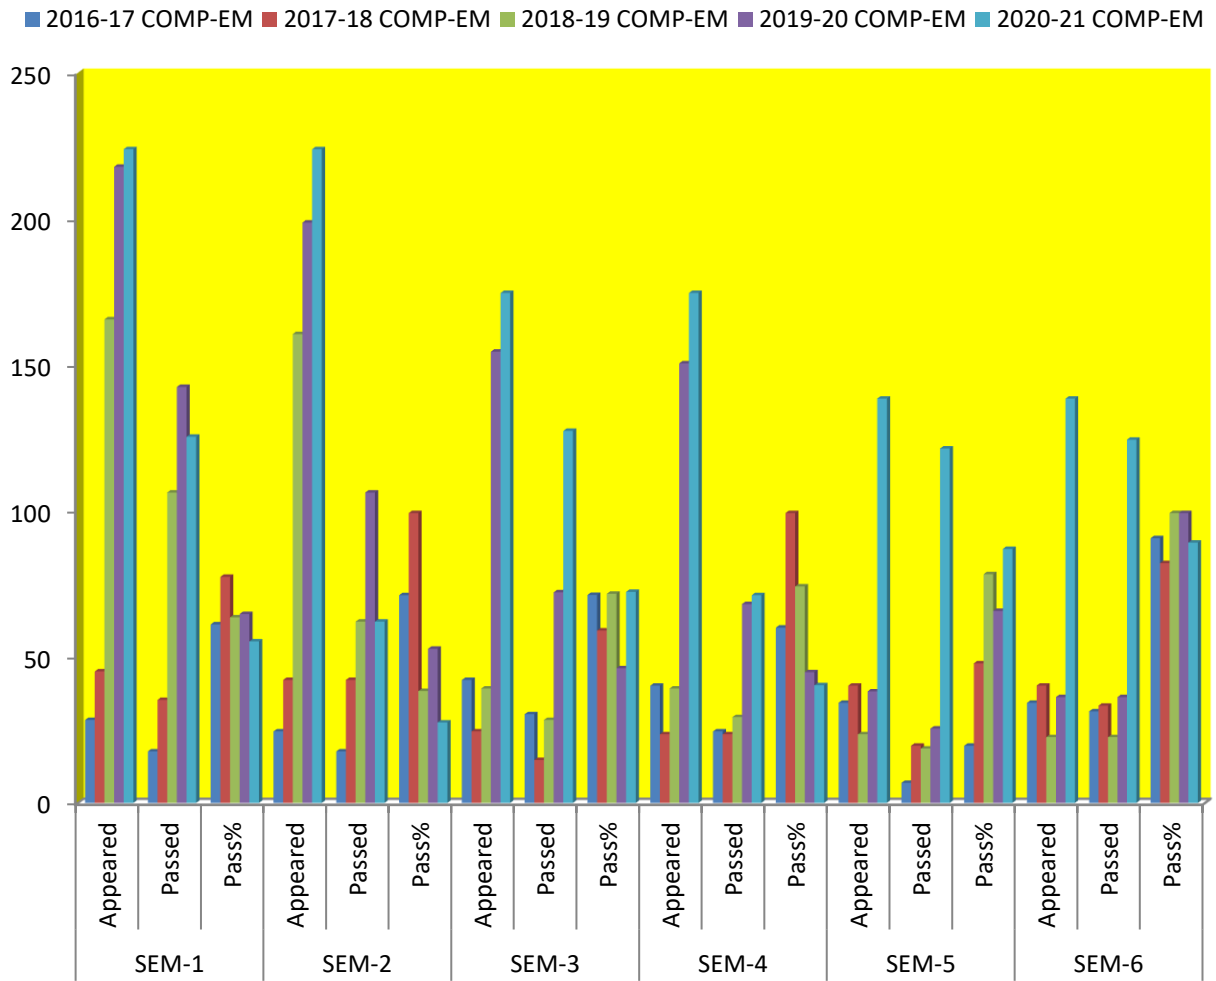

B.Com Computers Results 2016-2021

ACADEMIC YEAR		2016-17	2017-18	2018-19	2019-20	2020-21
COURSE		COMP-EM	COMP-EM	COMP-EM	COMP-EM	COMP-EM
SEM-1	Appeared	29	46	166	218	224
	Passed	18	36	107	143	126
	Pass%	62	78	64	66	56
SEM-2	Appeared	25	43	161	199	224
	Passed	18	43	63	107	63
	Pass%	72	100	39	54	28
SEM-3	Appeared	43	25	40	155	175
	Passed	31	15	29	73	128
	Pass%	72	60	73	47	73
SEM-4	Appeared	41	24	40	151	175
	Passed	25	24	30	69	72
	Pass%	61	100	75	46	41
SEM-5	Appeared	35	41	24	39	139
	Passed	7	20	19	26	122
	Pass%	20	49	79	67	88
SEM-6	Appeared	35	41	23	37	139
	Passed	32	34	23	37	125
	Pass%	91	83	100	100	90

B.Com Computers Results 2016-2021