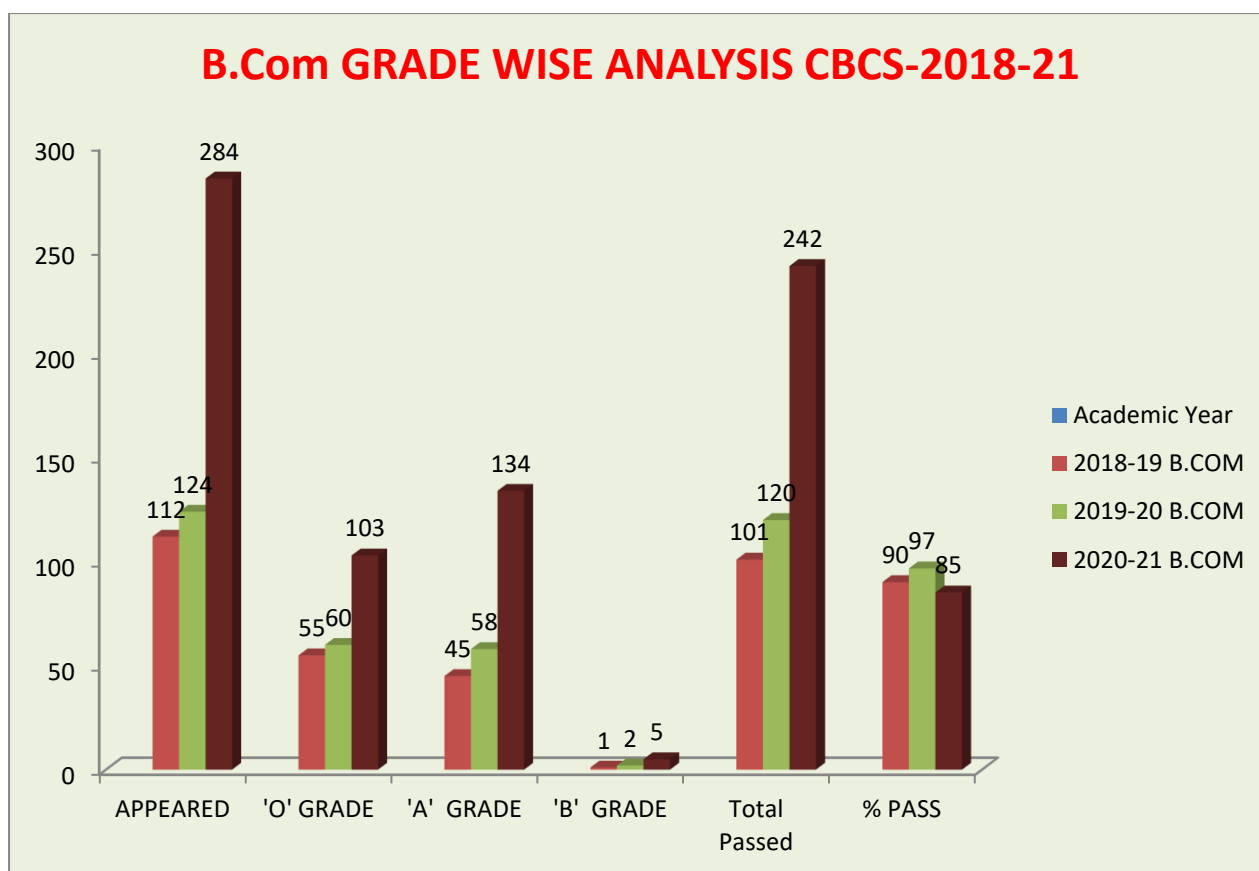

B.Com GRADE WISE ANALYSIS CBCS-2018-21

Academic Year	COURSE	APPEARED	'O' GRADE	'A' GRADE	'B' GRADE	Total Passed	% PASS
2018-19	B.COM	112	55	45	1	101	90
2019-20	B.COM	124	60	58	2	120	97
2020-21	B.COM	284	103	134	5	242	85