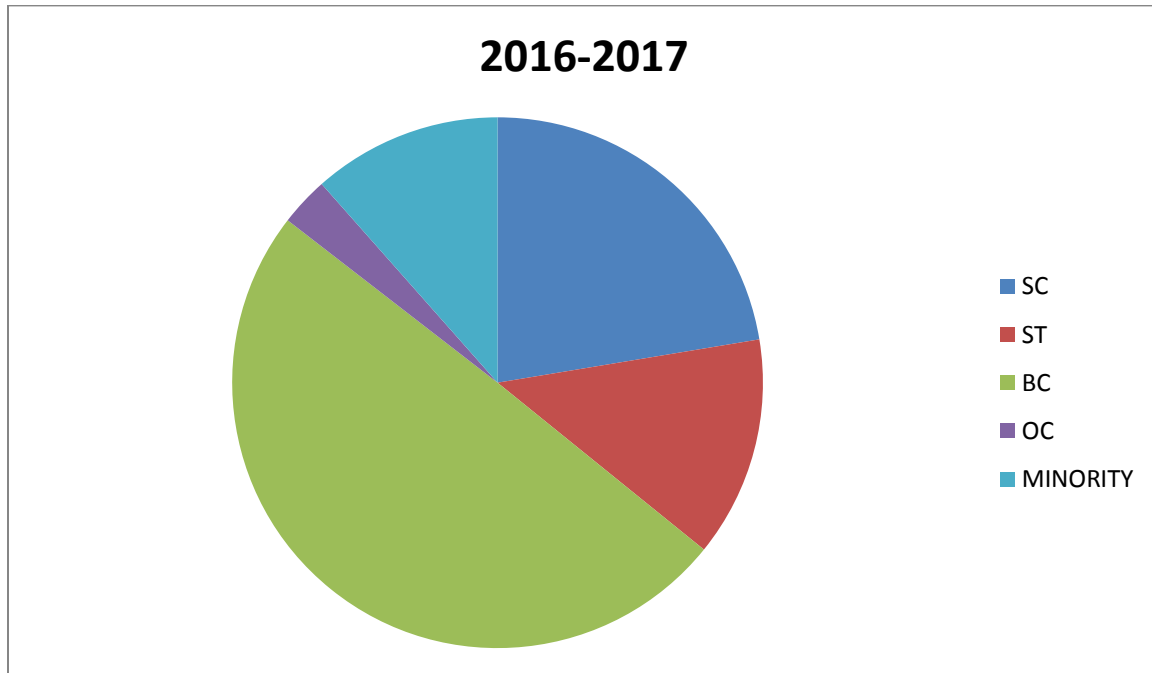

Girraj Govt.College (A), Nizamabad

Student Diversity - Students Admissions

(Last six years data 2016-17 to 2020-21)

Academic Year	Students Admission (Community –wise)					
	SC	ST	BC	OC	Minority	Total
2016-17	165	99	366	22	85	737
2017-18	207	129	591	66	40	1033
2018-19	328	208	1016	103	103	1758
2019-20	295	167	784	61	95	1402
2020-21	249	141	948	100	104	1542

2017-2018

2018-2019

2019-2020

2020-2021