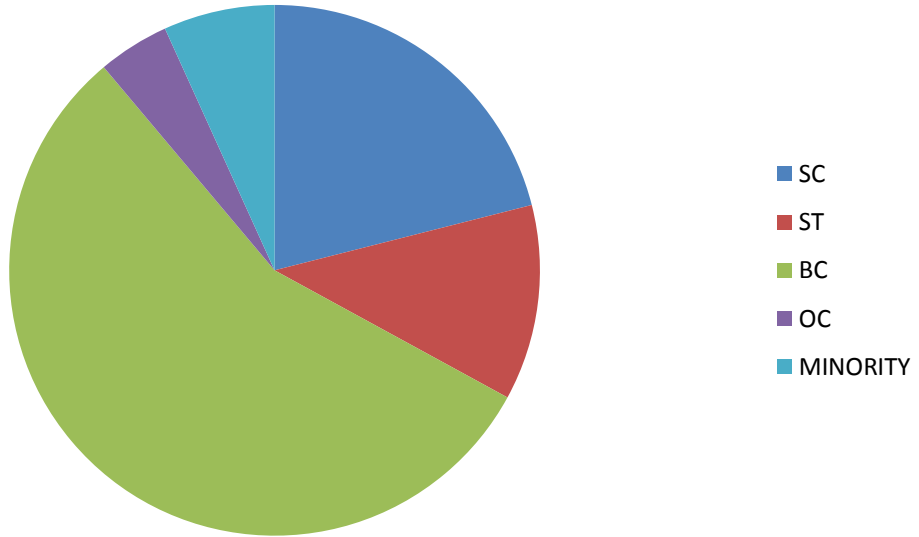

Girraj Govt.College (A), Nizamabad

Student Diversity - Students Admissions

(Last six years data 2016-17 to 2020-21)

Academic Year	Students Admission (Community –wise)					
	SC	ST	BC	OC	Minority	Total
2016-17	165	99	366	22	85	737
2017-18	207	129	591	66	40	1033
2018-19	328	208	1016	103	103	1758
2019-20	295	167	784	61	95	1402
2020-21	249	141	948	100	104	1542

2017-2018

2018-2019

2019-2020

2020-2021