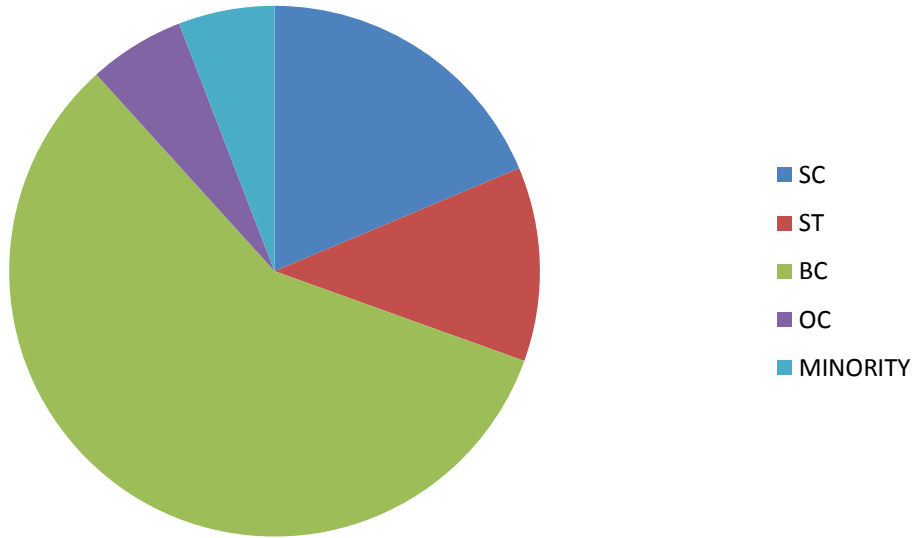

Girraj Govt.College (A), Nizamabad

Student Diversity - Students Admissions

(Last six years data 2016-17 to 2020-21)

Academic Year	Students Admission (Community –wise)					
	SC	ST	BC	OC	Minority	Total
2016-17	165	99	366	22	85	737
2017-18	207	129	591	66	40	1033
2018-19	328	208	1016	103	103	1758
2019-20	295	167	784	61	95	1402
2020-21	249	141	948	100	104	1542

2017-2018

2018-2019

2019-2020

2020-2021