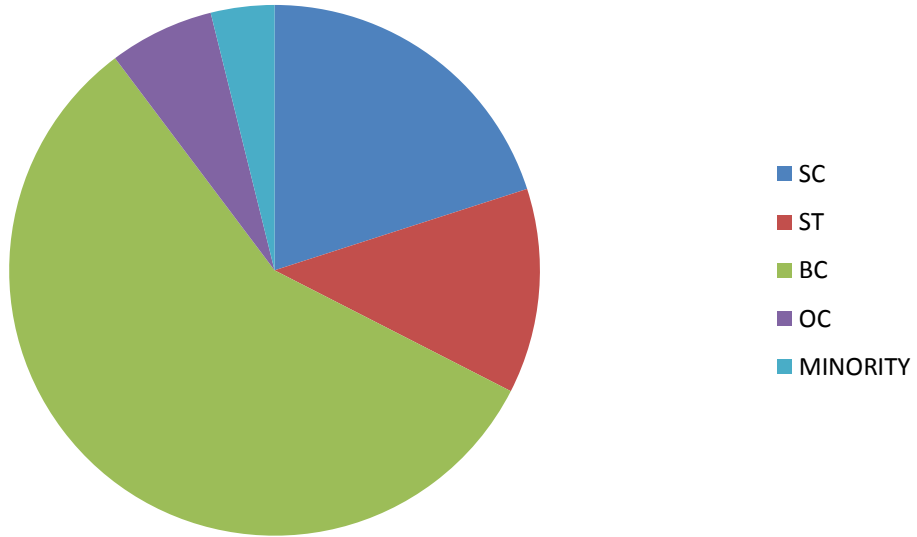

Girraj Govt.College (A), Nizamabad

Student Diversity - Students Admissions

(Last six years data 2016-17 to 2020-21)

Academic Year	Students Admission (Community –wise)					
	SC	ST	BC	OC	Minority	Total
2016-17	165	99	366	22	85	737
2017-18	207	129	591	66	40	1033
2018-19	328	208	1016	103	103	1758
2019-20	295	167	784	61	95	1402
2020-21	249	141	948	100	104	1542

2017-2018

2018-2019

2019-2020

2020-2021