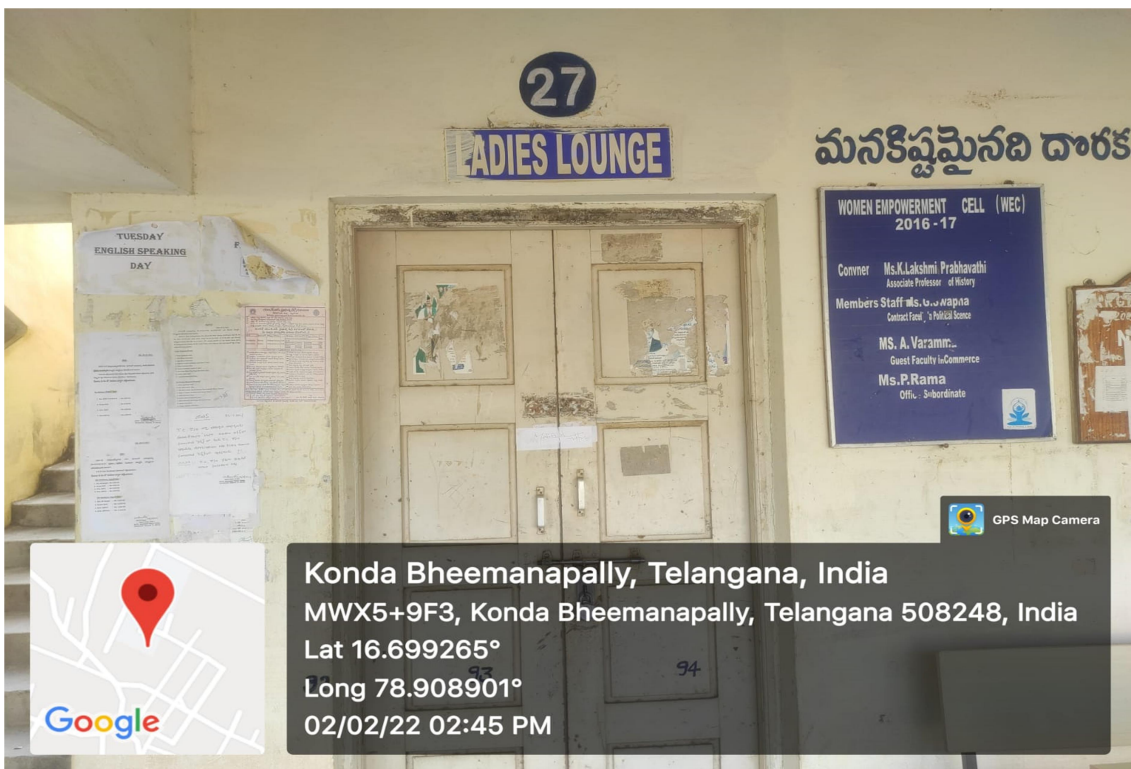

LADIES LOUNGE

CC CAMERAS

The CC cameras are monitoring 24/7 to safeguard the campus and the students and equipment of the college.