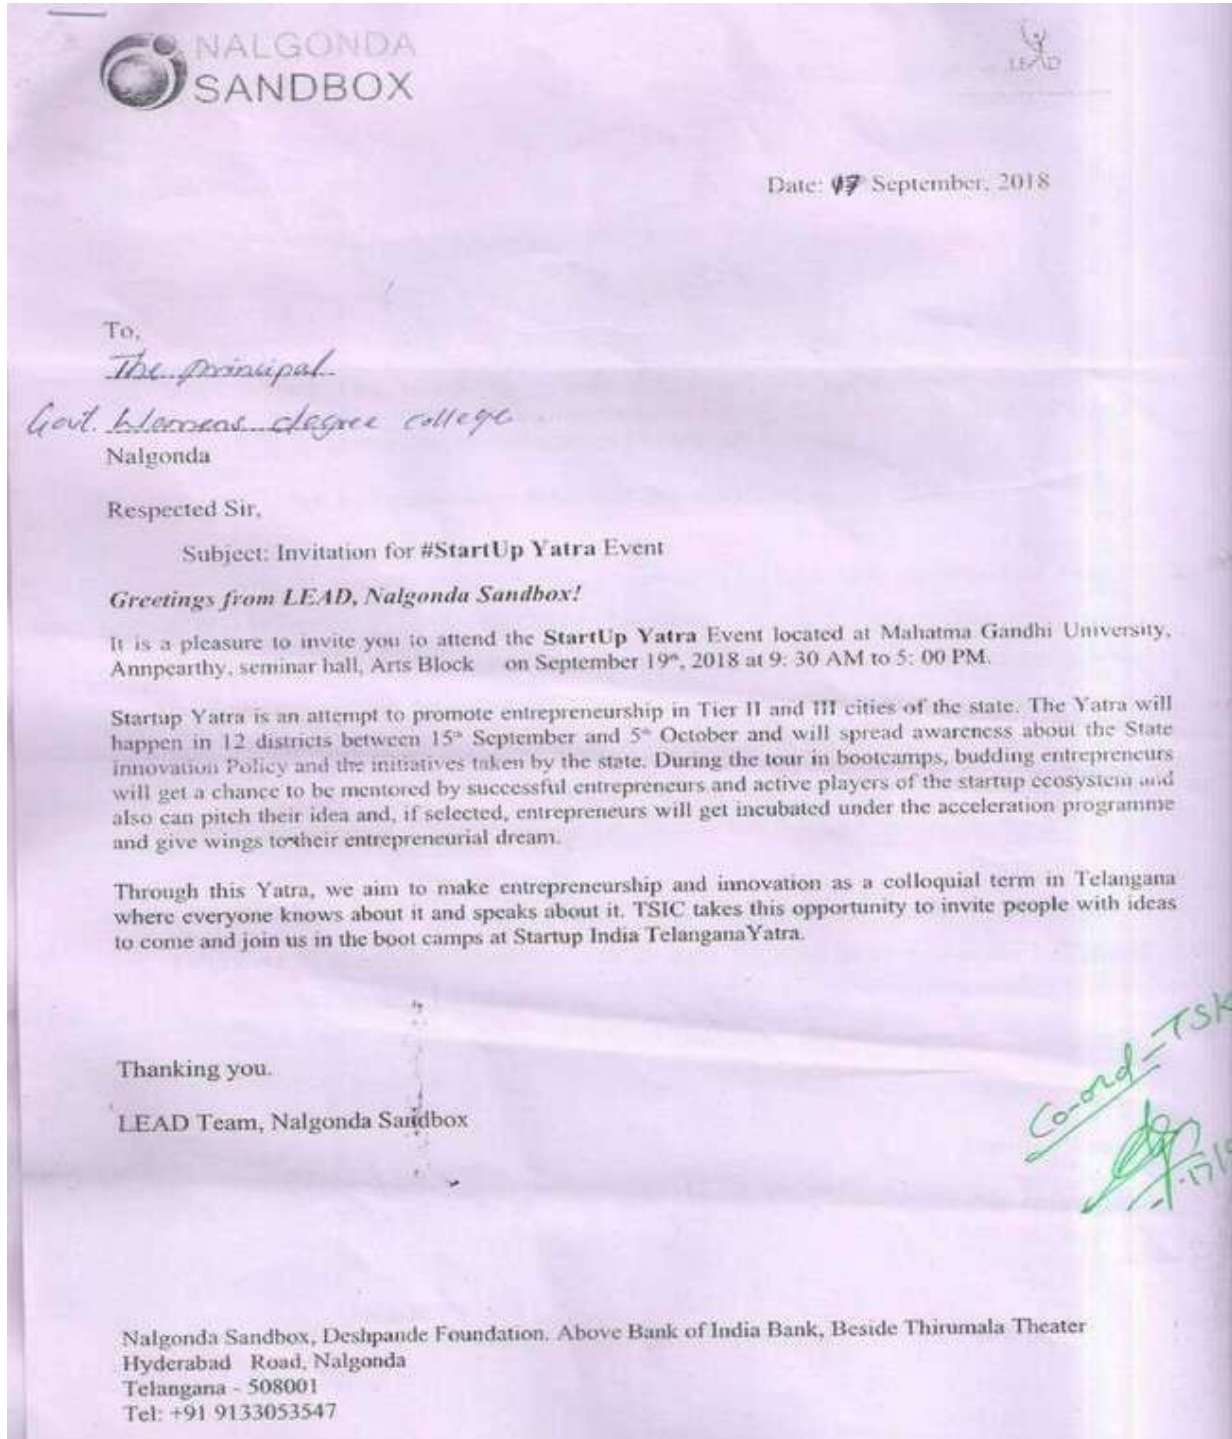

Government Degree College for Women

(Affiliated to Mahatma Gandhi University)

Ramagiri, Nalgonda, T.S - 508 001

Office : ☎ 08682-222689/690

E-mail : pri-gdcw-nlg-ce@telangana.gov.in

Website : gdcts.cgg.gov.in/ramagiri.edu

E-mail : officegdcw.nlg@gmail.com

Dr. Ghanshyam

M.A., M.Phil, Ph.D

Principal

Attended Start Up Yatra Event Located at MG University on Sep 19th 2018