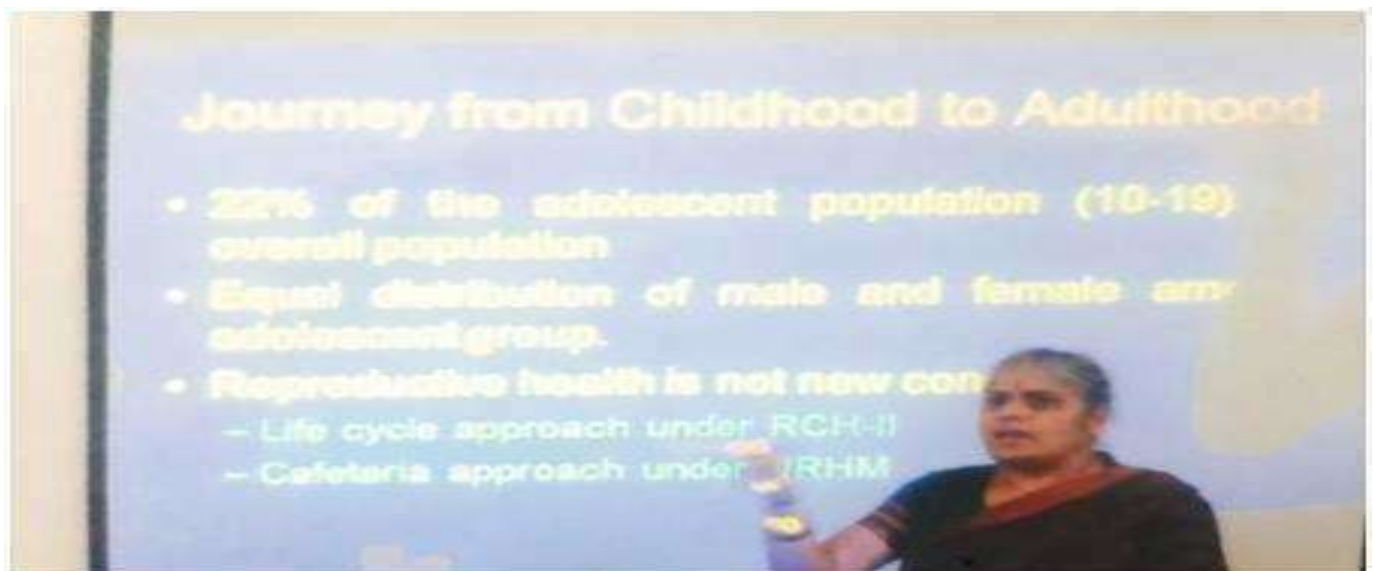

Government Degree College for Women

(Affiliated to Mahatma Gandhi University)
Ramagiri, Nalgonda, T.S - 508 001

Office : ☎ 08682-222689/690

Website : gdctscgg.gov.in/ramagiri.edu

E-mail : prl-gdcw-nlg-ce@telangana.gov.in

E-mail : officegdcw.nlg@gmail.com

Dr. Ghanshyam

M.A., M.Phil, Ph.D
Principal

BHAGYA Programme

Dr Urooj Afshan Jabeen Assistant Professor of Economics attended the three days programme BHAGYA from 03-05-2016 to 05-05-2016 at Indian Institute of Health and family welfare, Hyderabad. This programme learnt so many health tips specially focussed on adolescent health such as menstrual hygiene how to prepare low cost sanitary pads female genital organs and puberty and what are the diseases commonly faced by the adolescent boys and girls.

Dr V Uma Devi, DM of Indian Institute of health and family welfare, Hyderabad.