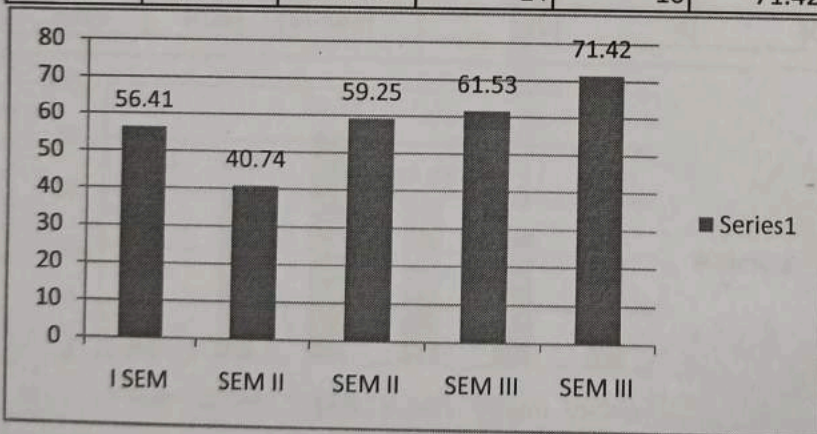

Government Degree College, Eturnagram
Result Analysis of Result 2016-17
Department of Computer Applications

2017	ITN	I SEM	39	22	56.41
	ECM	SEM II	27	11	40.74
	BPS	SEM II	27	16	59.25
	WEB	SEM III	13	8	61.53
	RDM	SEM III	14	10	71.42