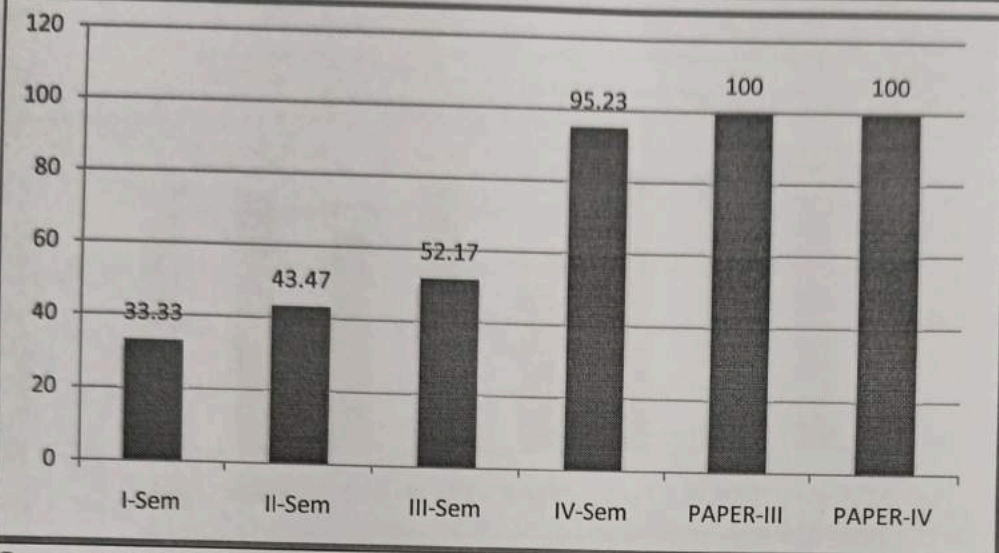

Appeared	Passed	Pass%
2018	I-Sem	30	10	33.33
	II-Sem	23	10	43.47
	III-Sem	23	12	52.17
	IV-Sem	21	20	95.23
	PAPER-III	36	36	100
	PAPER-IV	36	36	100

Government Degree College, Eturnagaram					
Result Analysis of Result			2018-19		
Department of Physics					
		Appeared	Passed	Pass%	
2019	I-Sem	19	13	68.42	
	II-Sem	13	9	69.23	
	III-Sem	24	6	25	
	IV-Sem	24	17	70.83	
	V-Sem	PHY	20	6	30
		PSP	20	3	15
	VI-Sem	MPS	15	5	33.33
		BES	15	15	100