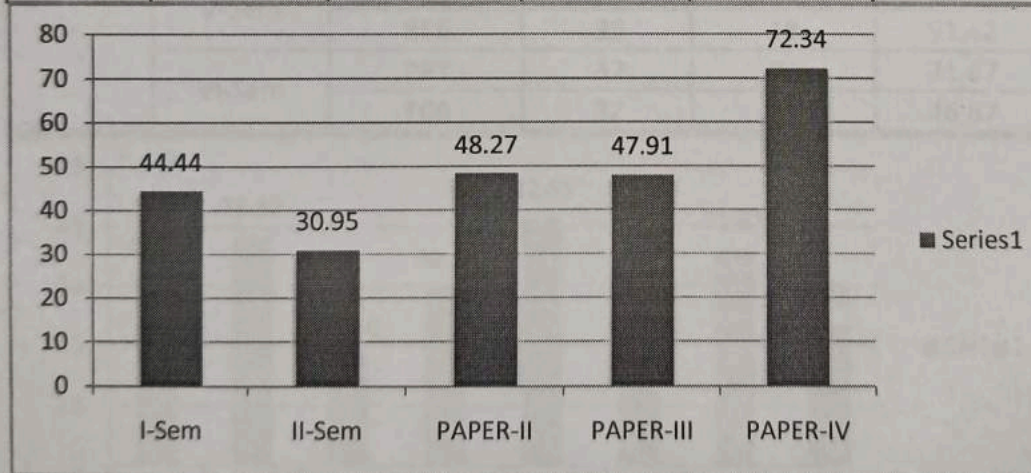

Co-ordinator - IQAC
Govt. Degree College, Eturnagaram
Dist: Mulugu - Telangana State.

PRINCIPAL
Government Degree College
ETURNAGARAM
Dist: 506165