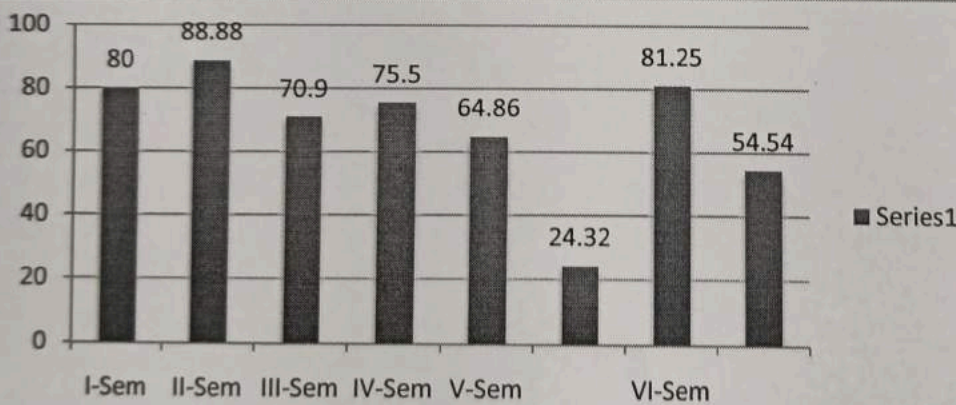

Government Degree College, Eturnagaram					
Result Analysis		2019-20			
Department of History		Appeared	Passed	Pass%	
2020	I-Sem	72	55	76.38	
	II-Sem	66	66	100	
	III-Sem	42	40	95.23	
	IV-Sem	41	41	100	
	V-Sem	HIS	48	45	93.75
		HTG	49	39	79.59
VI-Sem	WHS	46	46	100	

Bhuvana

PRINCIPAL
Government Degree College
ETURNAGARAM
Dist-506165