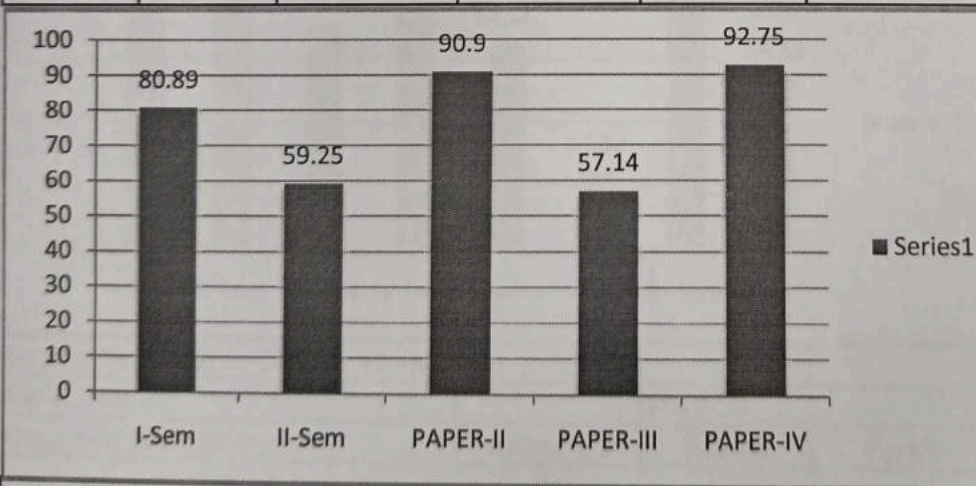

Government Degree College, Eturnagaram				
Result Analysis		2017-18		
Department of History		Appeared	Passed	Pass%
	I-Sem	75	63	84
	II-Sem	65	58	89.23
	III-Sem	61	46	75.4

[Signature]
Co-ordinator - IQAC

[Signature]
PRINCIPAL
Government Degree College
ETURNAGARAM
Mulugu Dist-506165