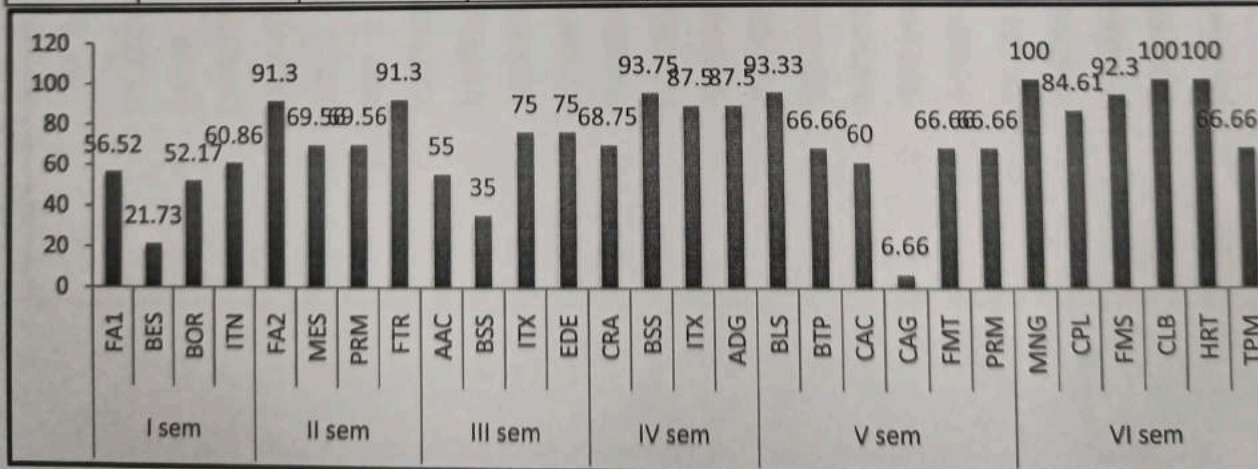

Bunker

PRINCIPAL
Government Degree College
ETURNAGARAM