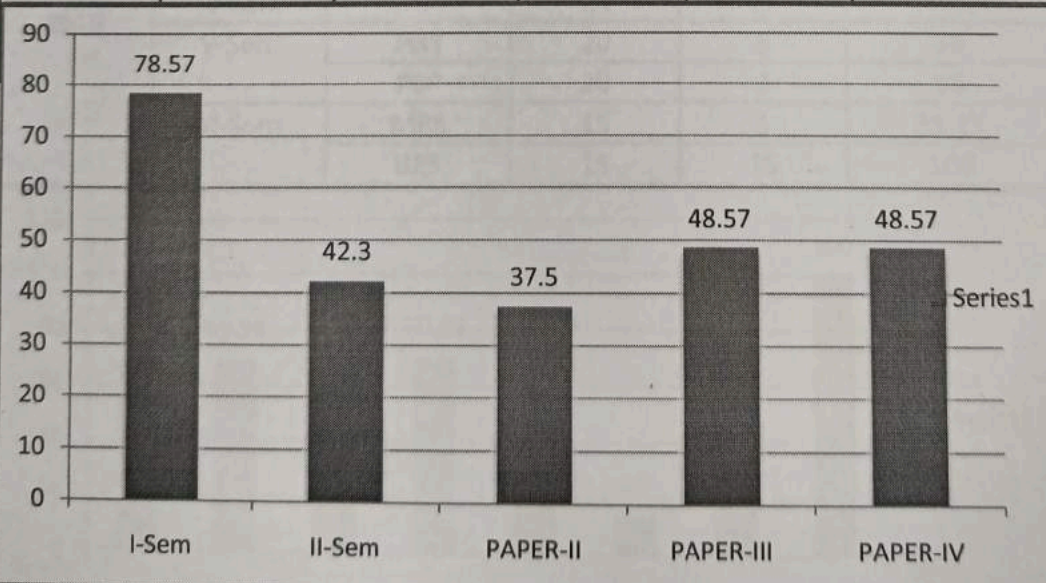

Government Degree College, Eturnagaram				
Result Analysis of Result		2017-18		
Department of Physics				

[Signature]
Co-ordinator - IOAC

[Signature]
PRINCIPAL