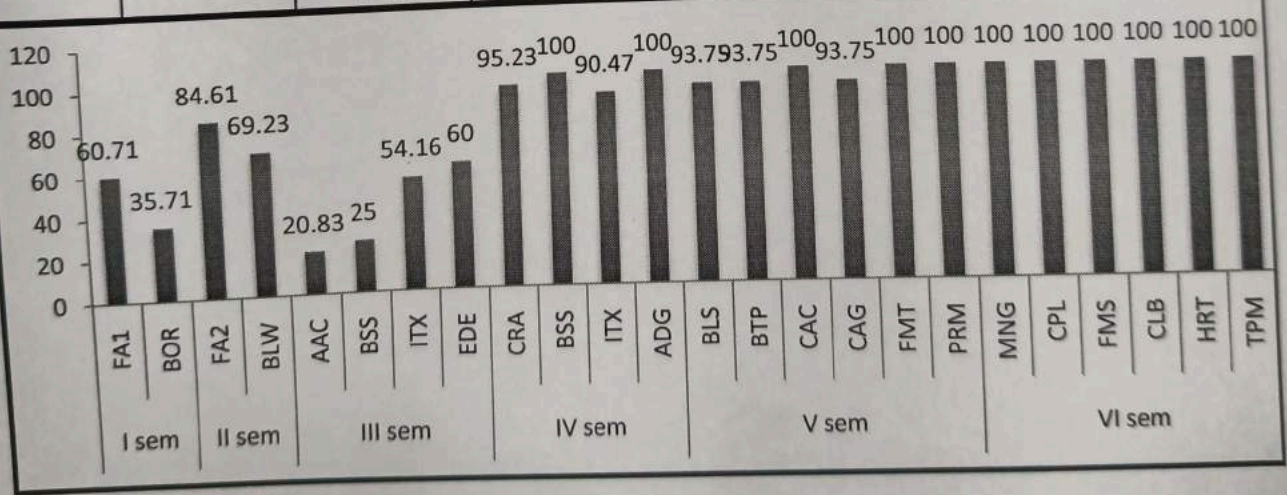

2020

		APPEARED	PASSED	PASS PERCENTAGE
I sem	FA1	28	17	60.71
	BOR	28	10	35.71
II sem	FA2	26	22	84.61
	BLW	26	18	69.23
III sem	AAC	24	5	20.83
	BSS	24	6	25
	ITX	24	13	54.16
	EDE	5	3	60
IV sem	CRA	21	20	95.23
	BSS	21	21	100
	ITX	21	19	90.47
	ADG	21	21	100
V sem	BLS	16	15	93.75
	BTP	16	15	93.75
	CAC	16	16	100
	CAG	16	15	93.75
	FMT	3	3	100
	PRM	3	3	100
VI sem	MNG	15	15	100
	CPL	15	15	100
	FMS	15	15	100
	CLB	15	15	100
	HRT	3	3	100
	TPM	3	3	100