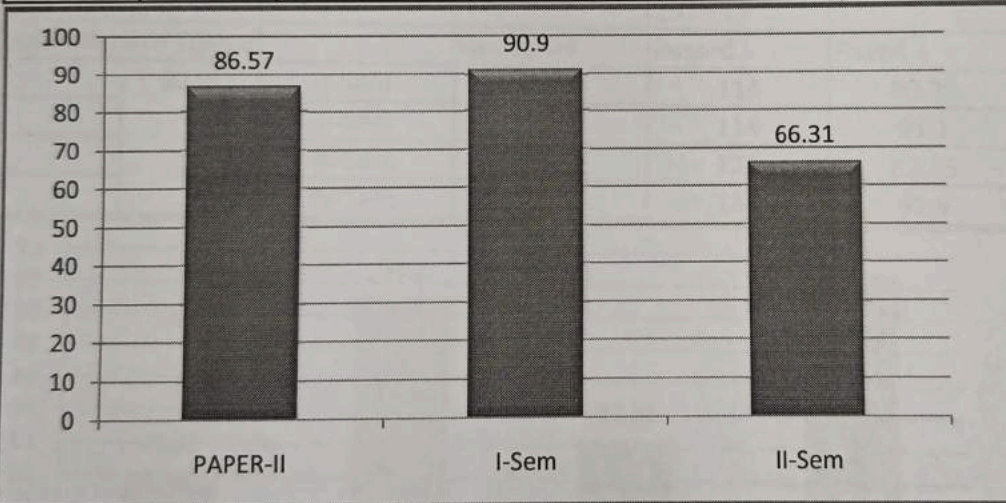

[Signature]
Co-ordinator - IQAC

Govt. Degree College, Eturnagaram
Dist: Mulugu - Telangana State.

[Signature]
PRINCIPAL

Government Degree College
ETURNAGARAM
Mulugu Dist-506165