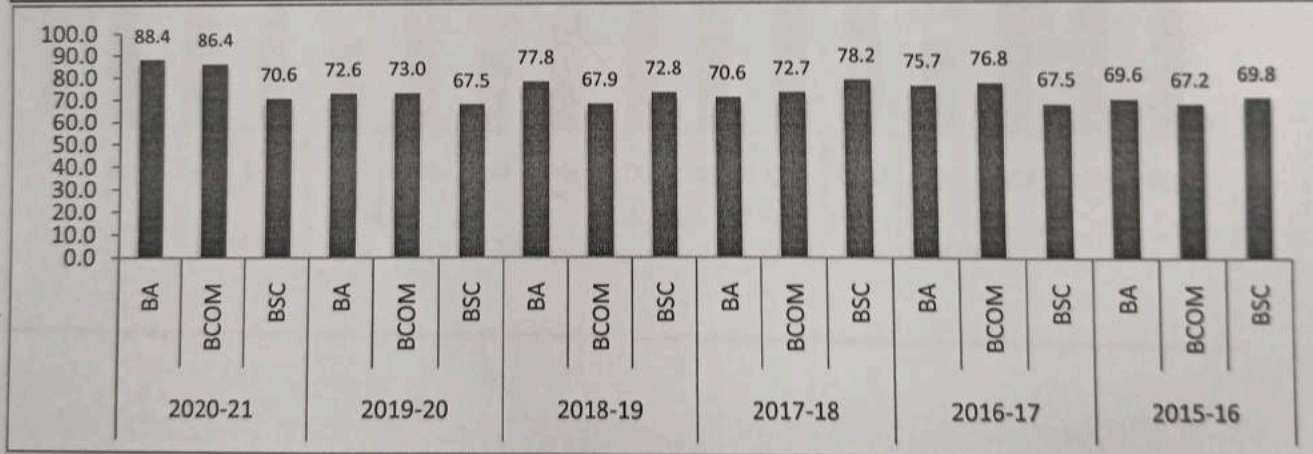

2.6.3 Average pass percentage of Students during last five years (30)

Year	Program Code	Program Name	Number of students appeared in the final year examination	Number of students passed in final year examination	Pass %
2020-21	BA	HEP,HPCA,HECA, HPP, EPP, Ehpub	43	38	88.4
	BCOM	GENERAL,CA	22	19	86.4
	BSC	MPC,MPCS,BZC, BZCA	51	36	70.6
2019-20	BA	HEP,HPCA,HECA, HPP, EPP, Ehpub	95	69	72.6
	BCOM	GENERAL,CA	37	27	73.0
	BSC	MPC,MPCS,BZC, BZCA	157	106	67.5
2018-19	BA	HEP,HPCA,HECA, HPP, EPP, Ehpub	72	56	77.8
	BCOM	GENERAL,CA	28	19	67.9
	BSC	MPC,MPCS,BZC	103	75	72.8
2017-18	BA	HEP	68	48	70.6
	BCOM	GENERAL,CA	33	24	72.7
	BSC	MPC,MPCS,BZC	87	68	78.2
2016-17	BA	HEP	70	53	75.7
	BCOM	GENERAL,CA	56	43	76.8
	BSC	MPC,MPCS,BZC	83	56	67.5
2015-16	BA	HEP	69	48	69.6
	BCOM	GENERAL,CA	64	43	67.2
	BSC	MPC,MPCS,BZC	116	81	69.8

2016			APPEARED	PASSED	PASS PERCENTAGE
			SEM I	BES	14
		F1A	46	33	71.73
		BOM	45	39	86.66
		FIT	45	19	42.22
	SEM II	FBI	44	39	88.63
		AAC	57	21	36.86
		BSS	57	47	82.45
		TX2	44	34	77.27
	SEM III	BSL	66	47	71.21
		CRA	66	48	72.72
		CAM	67	54	80.59
		ADG	68	29	42.64
		ACA	68	47	69.11
		ADA	67	63	94.02
		BCN	67	52	77.61