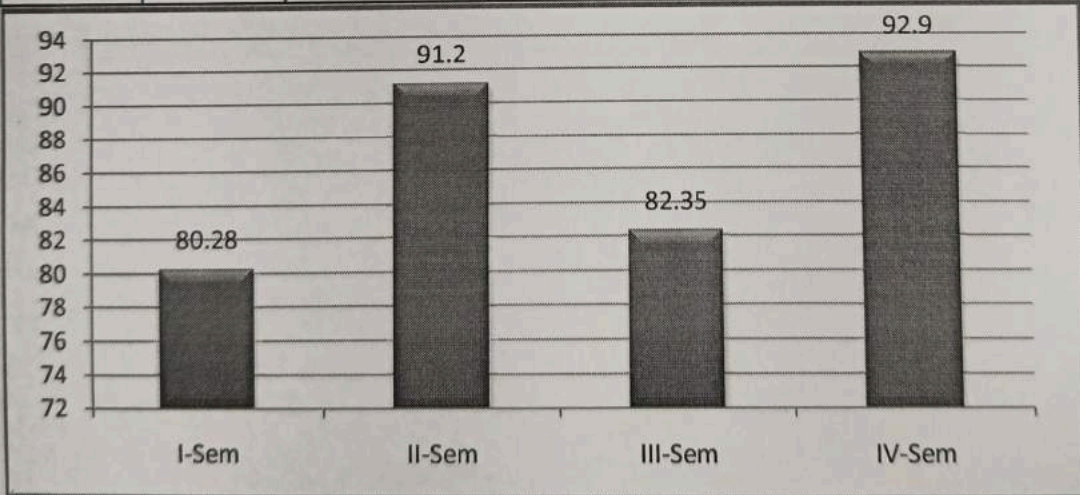

[Signature]
Co-ordinator - IQAC

Govt. Degree College, Eturnagaram
Dist: Mulugu - Telangana State.

[Signature]
PRINCIPAL

Government Degree College
ETURNAGARAM
Mulugu Dist-506165