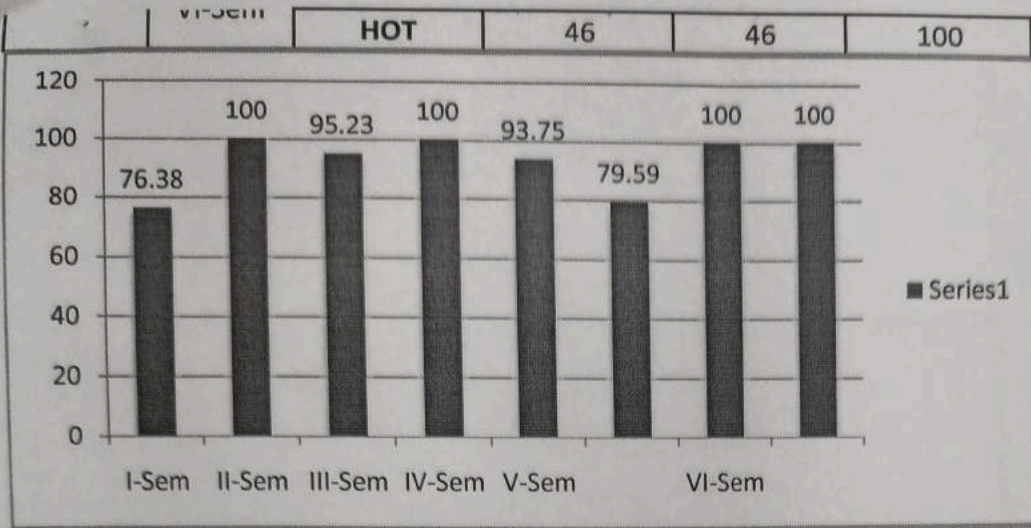

[Handwritten Signature]

Co-ordinator - IQAC
Govt. Degree College, Etumagaram.
Dist: Mulugu - Telangana State.

[Handwritten Signature]

PRINCIPAL
Government Degree College
ETURNAGARAM
Mulugu Dist-506165