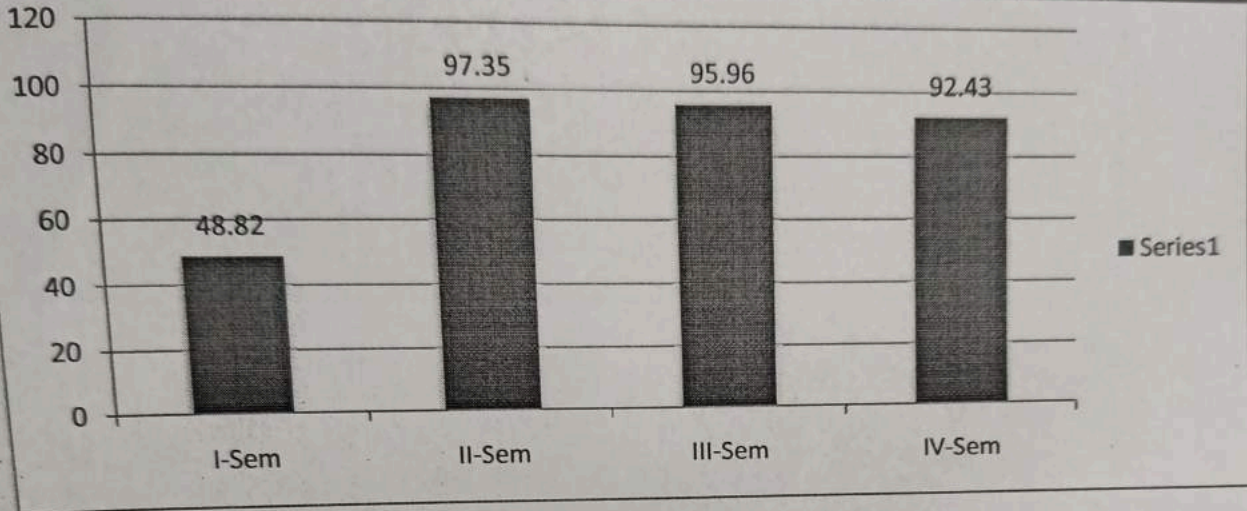

Shree
PRINCIPAL
Government Degree College
ETURNAGARAM
Mulugu Dist-506165