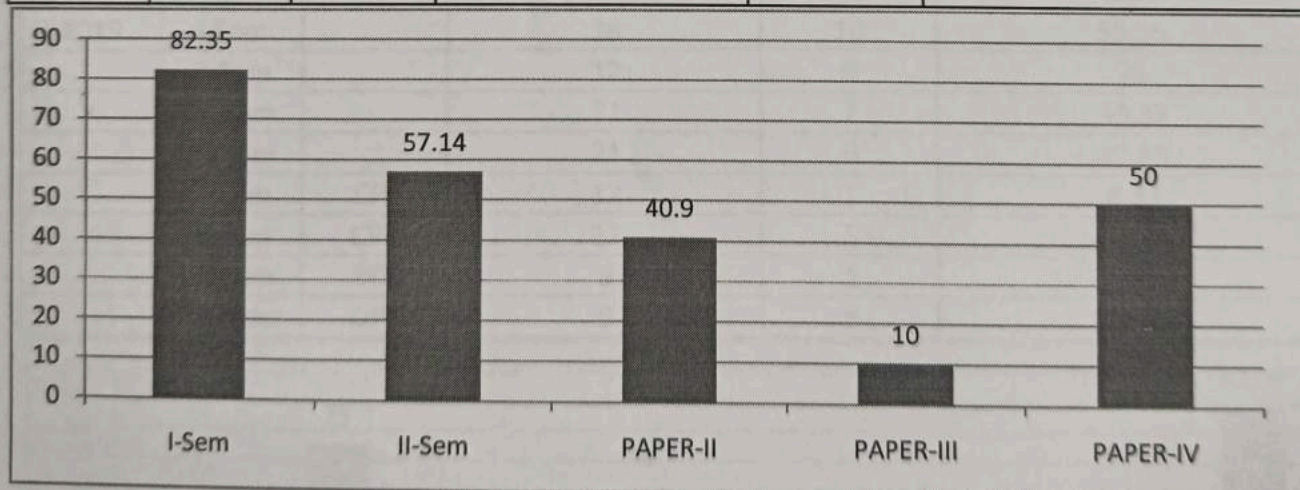

Government Degree College, Eturnagaram					
Result Analysis of Result				2016-17	
Department of Computer Science					
			Appeared	passed	Pass%
2017	I-Sem		17	14	82.35
	II-Sem		14	8	57.14
	PAPER-II		22	9	40.9
	PAPER-III		10	1	10
	PAPER-IV		10	5	50