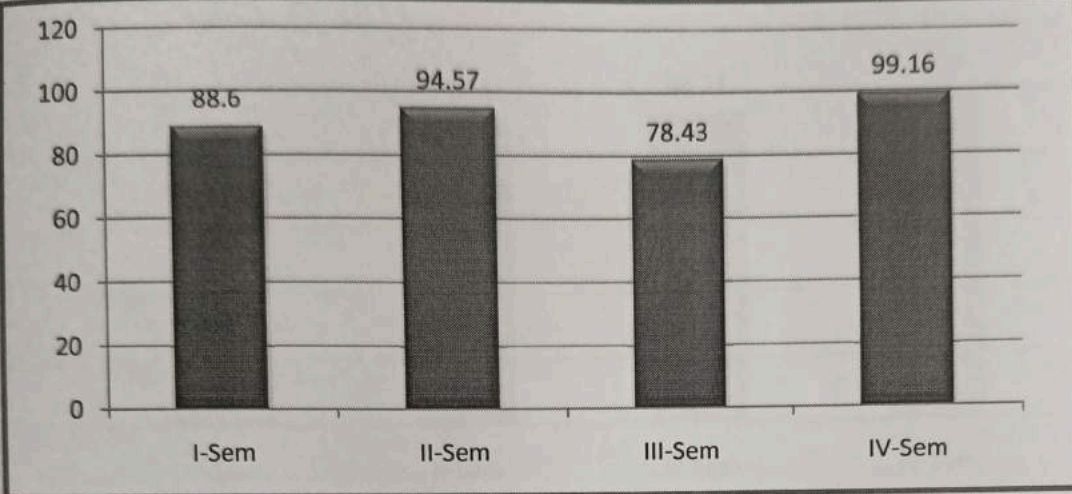

Government Degree College, Eturnagaram				
Result Analysis			2018-19	
Department of Telugu		Appeared	Passed	Pass%
2019	I-Sem	142	114	80.28
	II-Sem	125	114	91.2
	III-Sem	153	126	82.35
	IV-Sem	141	131	92.9