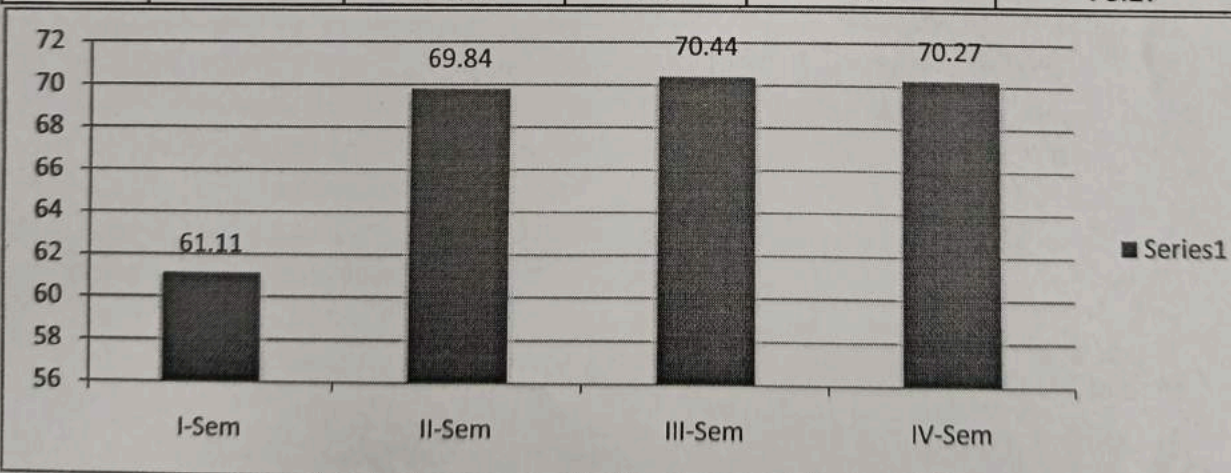

Government Degree College, Etumagaram				
Result Analysis of Result		2018-19		
Department of English		Appeared	Passed	Pass%
2019	I-Sem	144	88	61.11
	II-Sem	126	88	69.84
	III-Sem	159	112	70.44
	IV-Sem	148	104	70.27