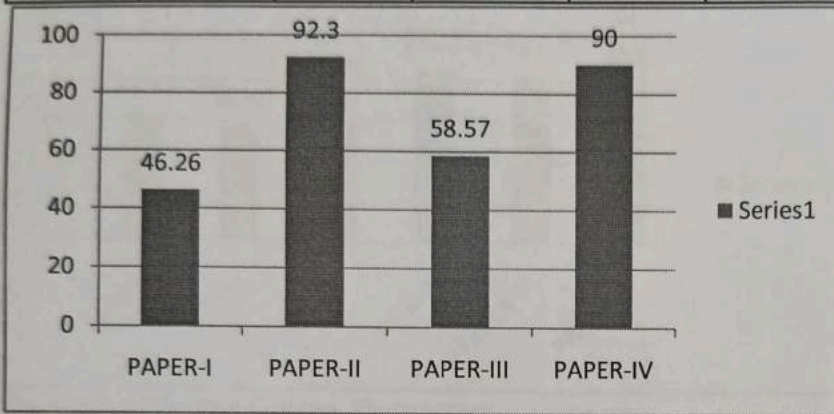

Department of Zoology

Year	Course	APPEARED	Passed	Pass %
2016	PAPER-I	67	31	46.26
	PAPER-II	52	48	92.3
	PAPER-III	70	41	58.57
	PAPER-IV	70	63	90

Government Degree College, Eturnagaram

Result Analysis of Result

2016-17

Department of Zoology

2017	I-Sem	45	27	60
	II-Sem	42	17	40.47
	PAPER-II	58	16	27.58
	PAPER-III	48	32	66.66
	PAPER-IV	48	39	81.25