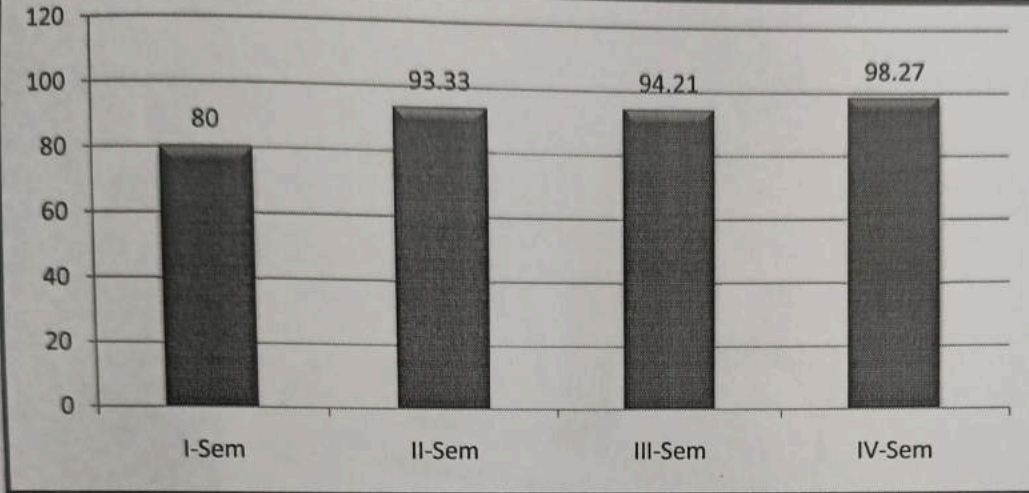

Government Degree College, Eturnagaram

Result Analysis

Department of Telugu

2020		2019-20		
		Appeared	Passed	Pass%
	I-Sem	170	136	80
	II-Sem	150	140	93.33
	III-Sem	121	114	94.21
	IV-Sem	116	114	98.27

[Handwritten Signature]
Co-ordinator - IQAC

Govt. Degree College, Eturnagaram
Dist: Mulugu - Telangana State.

[Handwritten Signature]
PRINCIPAL

Government Degree College
ETURNAGARAM
Mulugu Dist-506165