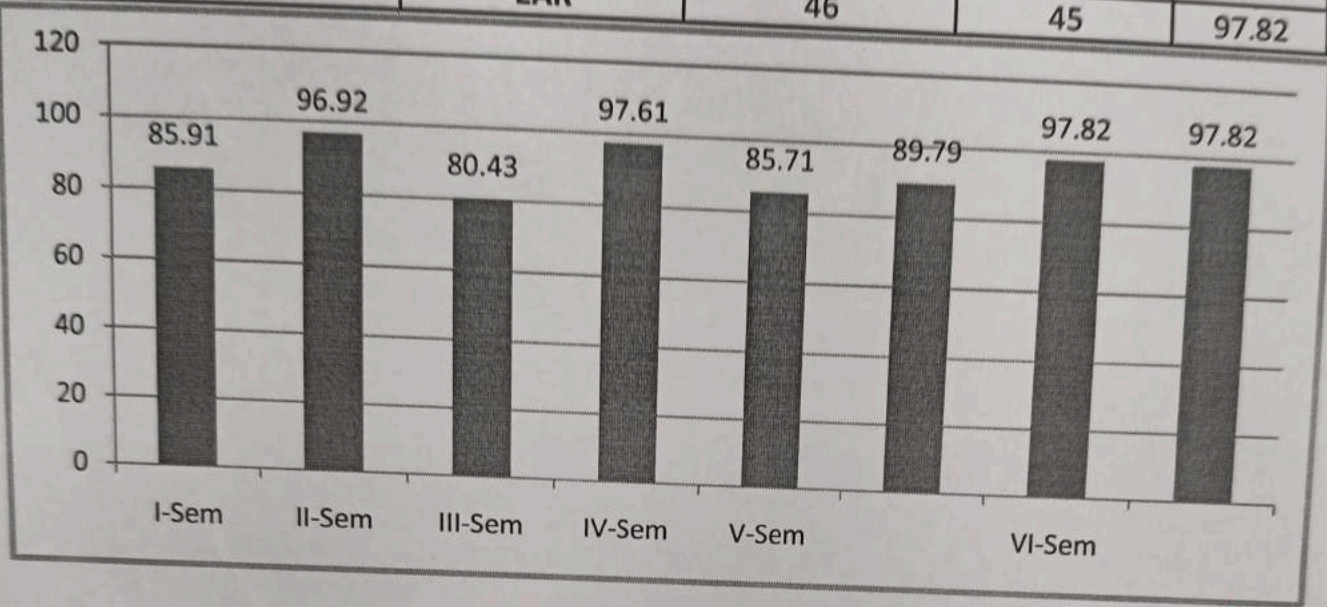

[Handwritten Signature]

Co-ordinator - IQAC
Govt. Degree College, Etumagaram
Dist: Mulugu - Telangana State.

[Handwritten Signature]
PRINCIPAL

Government Degree College
ETURNAGARAM
Mulugu Dist-506165