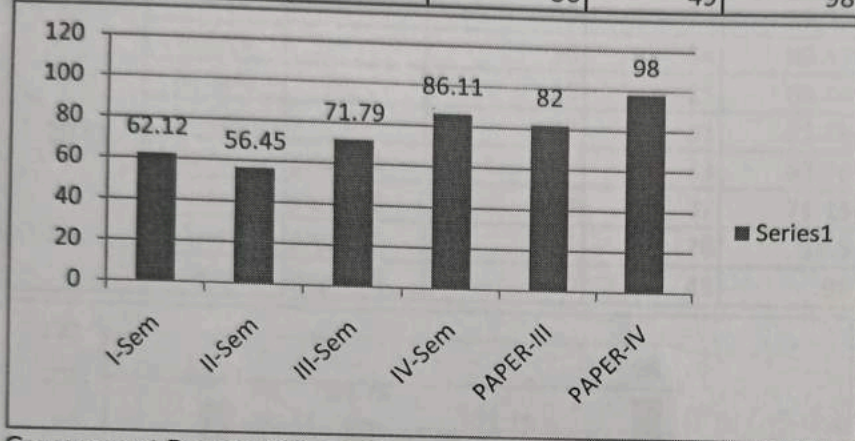

Government Degree College, Eturnagaram
Result Analysis of Result
Department of Zoology
2017-18

2018	I-Sem				
	II-Sem		66	41	62.12
	III-Sem		62	35	56.45
	IV-Sem		39	28	71.79
	PAPER-III		36	31	86.11
	PAPER-IV		50	41	82
			50	49	98

Government Degree College, Eturnagaram
Result Analysis of Result
Department of Zoology
2018-19

2019	I-Sem		43	26	60.46
	II-Sem		39	26	66.66
	III-Sem		60	25	41.66
	IV-Sem		54	27	50
	V-Sem	paper 1	35	15	42.85
	V-Sem	paper 2	35	29	82.85
	VI-Sem	paper 1	29	20	68.96
	VI-Sem	paper 2	30	27	90