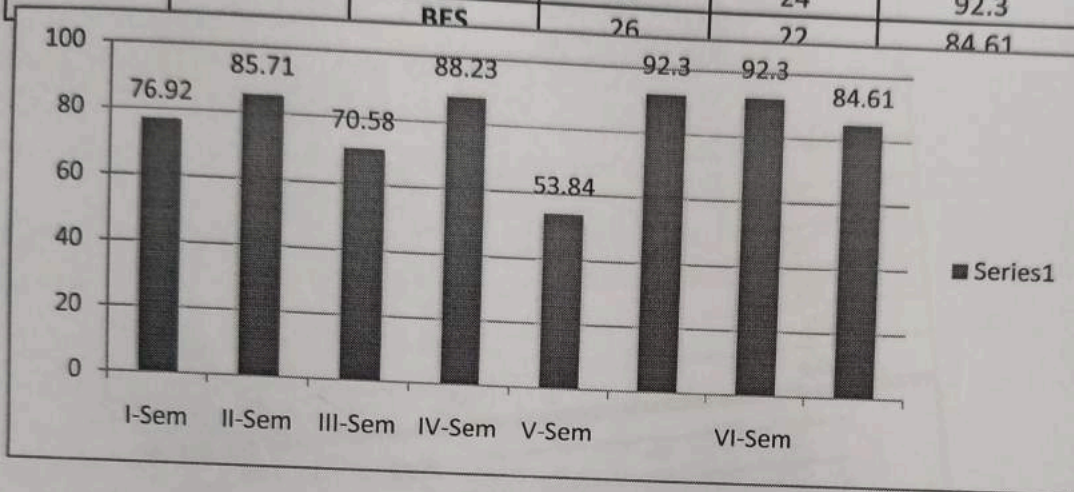

Result Analysis of Result Department of Physics		2019-20			
2020		Appeared	Passed	Pass%	
	I-Sem				
	II-Sem	26	20	76.92	
	III-Sem	21	18	85.71	
	IV-Sem	17	12	70.58	
	V-Sem		17	15	88.23
		PHY	26	14	53.84
		PSP	26	24	92.3
	VI-Sem	MPS	26	24	92.3
		BES	26	22	84.61

[Signature]
Co-ordinator - IQAC
Govt. Degree College, Eturnagaram
Dist: Mulugu - Telangana State.

[Signature]
PRINCIPAL
Government Degree College
ETURNAGARAM
Mulugu Dist-506165