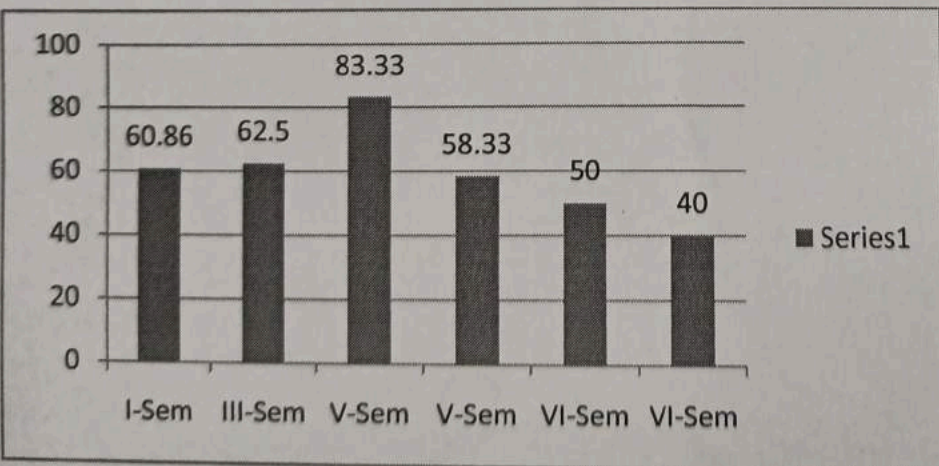

[Signature]
Co-ordinator - IQAC

[Signature]
PRINCIPAL
Government Degree College
ETURNAGARAM
Mulugu Dist-506165