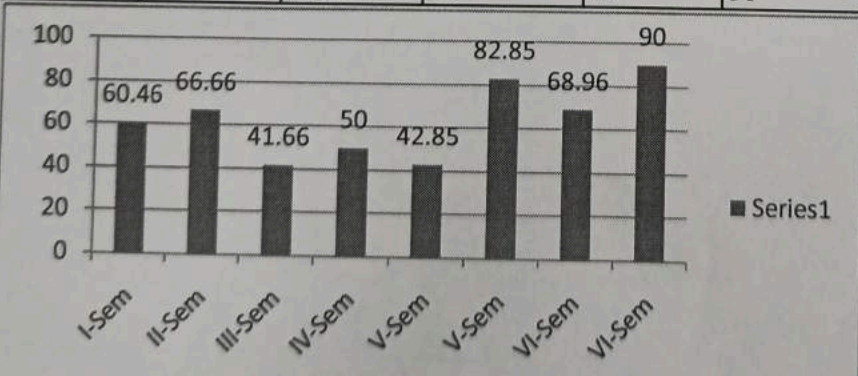

[Signature]
Co-ordinator - IQAC

Govt. Degree College, Eturnagaram
Dist: Mulugu - Telangana State.

[Signature]

PRINCIPAL
Government Degree College
ETURNAGARAM
Mulugu Dist-506165