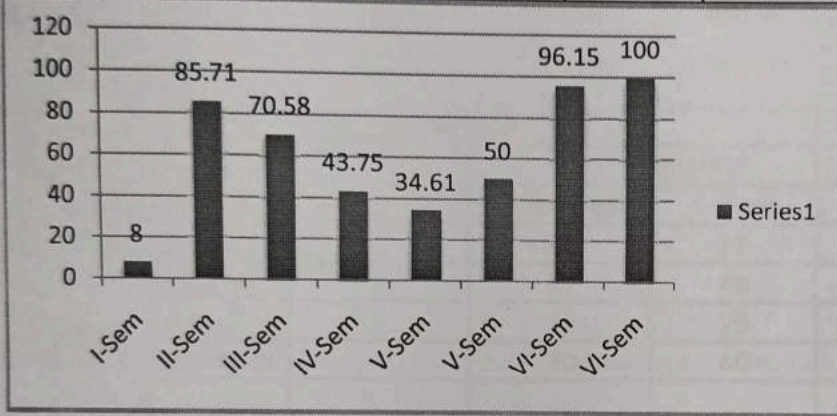

Government Degree College, Eturnagaram			2019-20		
Result Analysis of Result			Appeared	Passed	Pass%
Department of Mathematics			Appeared	Passed	Pass%
2020	I-Sem		25	2	8
	II-Sem		21	18	85.71
	III-Sem		17	12	70.58
	IV-Sem		16	7	43.75
	V-Sem	MAT	26	9	34.61
	V-Sem	MSG	26	13	50
	VI-Sem	NAS	26	25	96.15
	VI-Sem	VCS	26	26	100