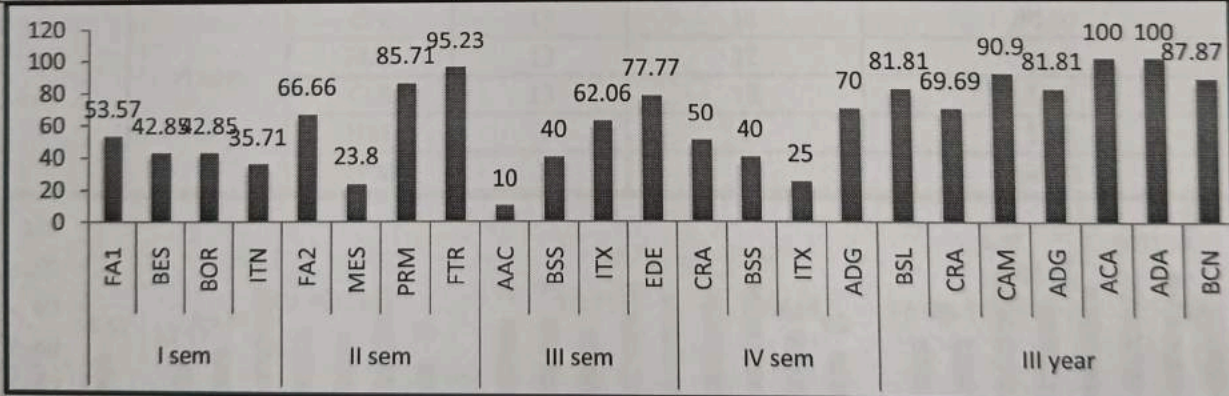

Beebe
PRINCIPAL
Government Degree College
ETURNAGARAM
Mulugu Dist-506165