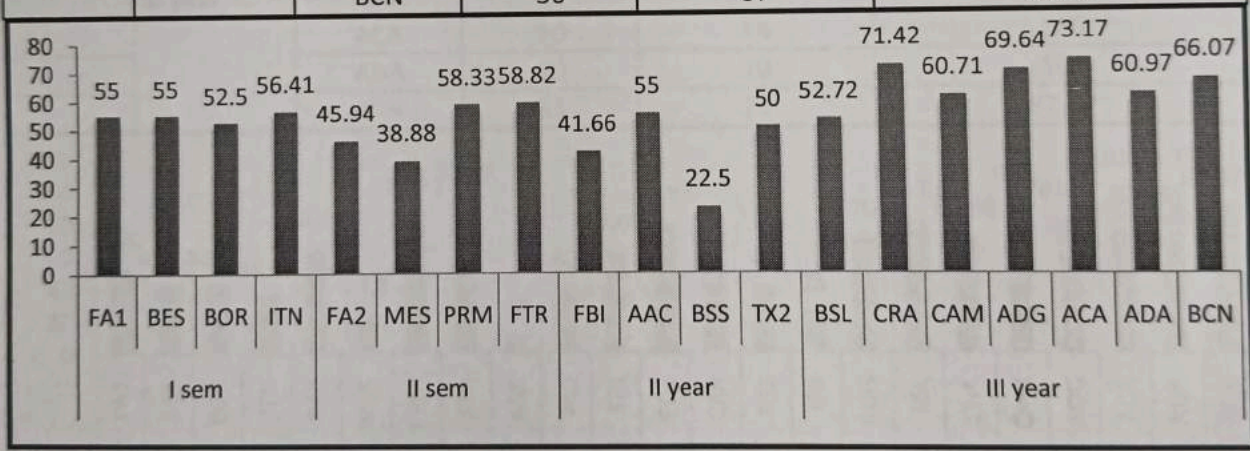

[Signature]
PRINCIPAL
Government Degree College
ETURNAGARAM
Mulugu Dist-506165