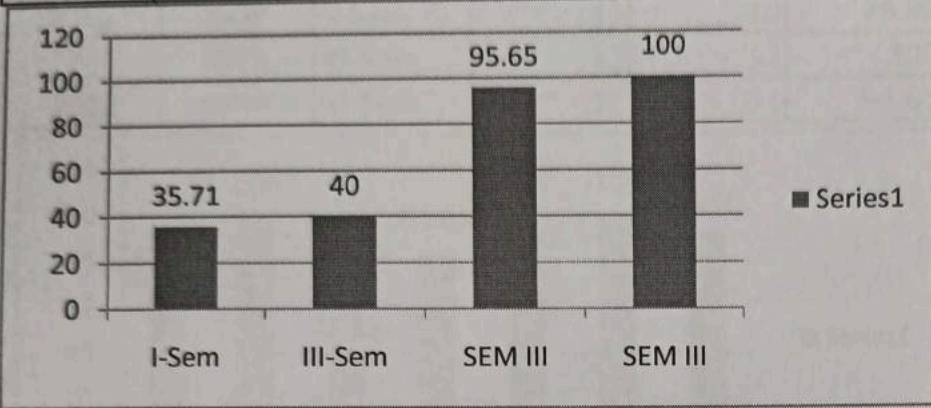

2018	ITN	I-Sem	28	10	35.71
	PCA	III-Sem	20	8	40
	WEB	SEM III	23	22	95.65
	RDM	SEM III	23	23	100

Government Degree College, Eturnagaram
Result Analysis of Result
Department of Computer Applications

2018-19

2019	ITN	I-Sem	23	14	60.86
	PCA	III-Sem	16	10	62.5
	ECM	V-Sem	12	10	83.33
	OOP	V-Sem	12	7	58.33
	WTS	VI-Sem	10	5	50
	RDM	VI-Sem	10	4	40