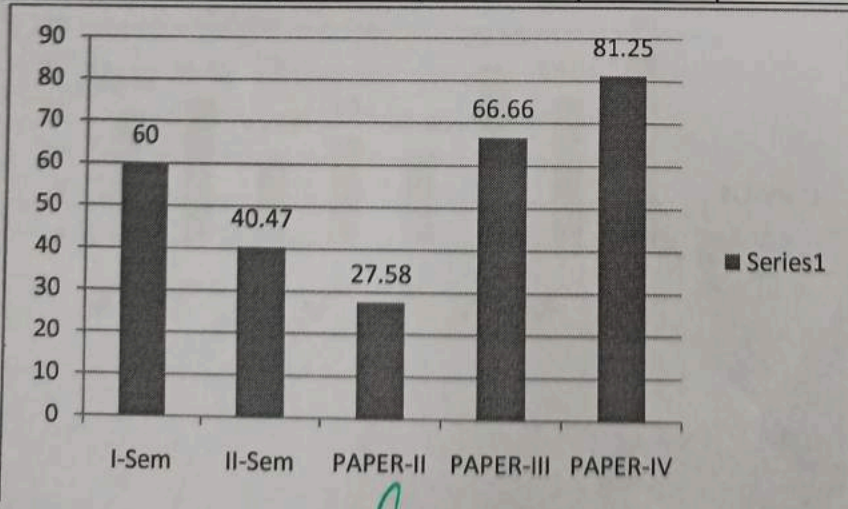

[Signature]
Co-ordinator - IQAC

Govt. Degree College, Eturnagaram
Dist. Mulugu, Telangana State

[Signature]

PRINCIPAL
Government Degree College
ETURNAGARAM
Mulugu Dist-506165