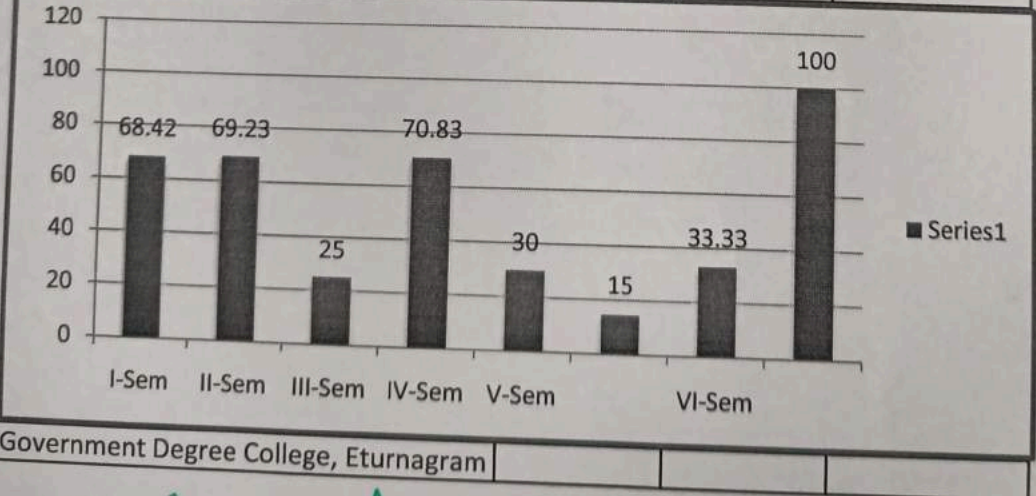

Government Degree College, Eturnagaram				

Amal
Co-ordinator - IQAC

Govt. Degree College, Eturnagaram
Dist: Mulugu - Telangana State.

Beebe

PRINCIPAL
Government Degree College
ETURNAGARAM
Mulugu Dist-506165