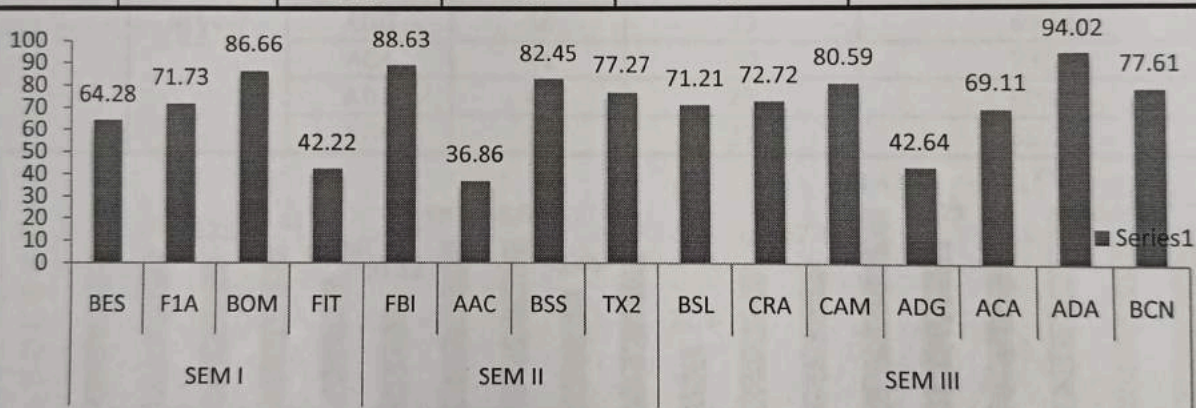

2.6.3 Average pass percentage of Students during last five years (30)

Year	Program Code	Program Name	Number of students appeared in the final year examination	Number of students passed in final year examination	Pass %
2020-21	BA	HEP,HPCA,HECA, HPP, EPP, Ehpub	43	38	88.4
	BCOM	GENERAL,CA	22	19	86.4
	BSC	MPC,MPCS,BZC, BZCA	51	36	70.6
2019-20	BA	HEP,HPCA,HECA, HPP, EPP, Ehpub	95	69	72.6
	BCOM	GENERAL,CA	37	27	73.0
	BSC	MPC,MPCS,BZC, BZCA	157	106	67.5
2018-19	BA	HEP,HPCA,HECA, HPP, EPP, Ehpub	72	56	77.8
	BCOM	GENERAL,CA	28	19	67.9
	BSC	MPC,MPCS,BZC	103	75	72.8
2017-18	BA	HEP	68	48	70.6
	BCOM	GENERAL,CA	33	24	72.7
	BSC	MPC,MPCS,BZC	87	68	78.2
2016-17	BA	HEP	70	53	75.7
	BCOM	GENERAL,CA	56	43	76.8
	BSC	MPC,MPCS,BZC	83	56	67.5
2015-16	BA	HEP	69	48	69.6
	BCOM	GENERAL,CA	64	43	67.2
	BSC	MPC,MPCS,BZC	116	81	69.8

2016			APPEARED	PASSED	PASS PERCENTAGE
			SEM I	BES	14
		F1A	46	33	71.73
		BOM	45	39	86.66
		FIT	45	19	42.22
	SEM II	FBI	44	39	88.63
		AAC	57	21	36.86
		BSS	57	47	82.45
		TX2	44	34	77.27
	SEM III	BSL	66	47	71.21
		CRA	66	48	72.72
		CAM	67	54	80.59
		ADG	68	29	42.64
		ACA	68	47	69.11
		ADA	67	63	94.02
		BCN	67	52	77.61