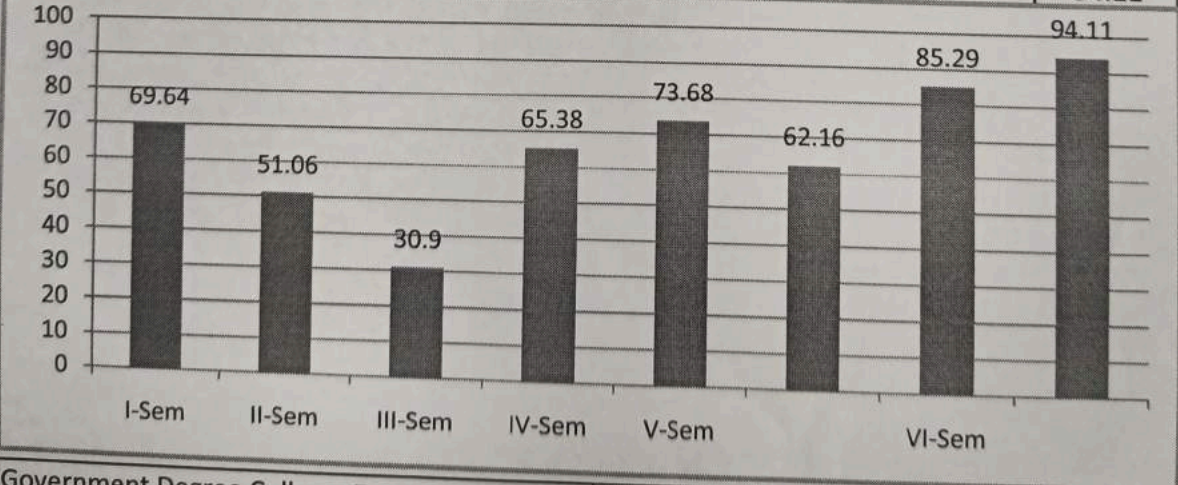

Department of Economics		Appeared	Passed	Pass%
2018	I-Sem	76	39	51.31
	II-Sem	65	25	38.46
	III-Sem	61	38	62.29
	IV-Sem	43	40	93.02
	PAPER-III	67	67	100
	PAPER-IV	67	66	98.5

Government Degree College, Eturnagaram		2018-19	
Result Analysis		2018-19	
Department of Economics		2018-19	
2019	I-Sem	69.64	
	II-Sem	51.06	
	III-Sem	30.9	
	IV-Sem	65.38	
	V-Sem	ECO	73.68
		ECR	62.16
	VI-Sem	TEY	85.29
		EAR	94.11