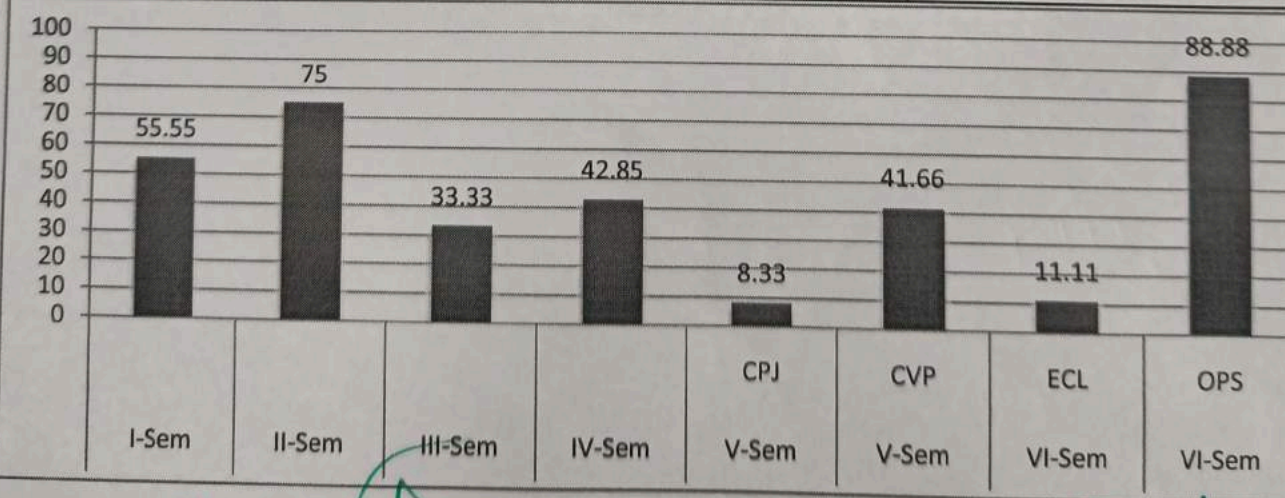

Government Degree College, Eturnagaram			2018-19		
Result Analysis of Result			2018-19		
Department of Computer Science			Appeared	passed	Pass%
2019	I-Sem		18	10	55.55
	II-Sem		12	9	75
	III-Sem		21	7	33.33
	IV-Sem		21	9	42.85
	V-Sem	CPJ	12	1	8.33
	V-Sem	CVP	12	5	41.66
	VI-Sem	ECL	9	1	11.11
	VI-Sem	OPS	9	8	88.88