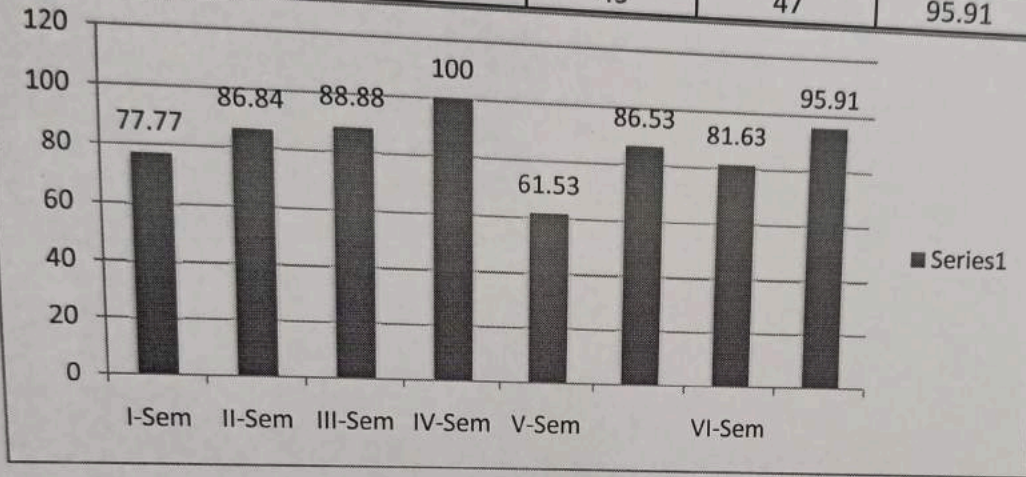

Department of Botany		2019-20			
Analysis		Appeared	Passed	Pass%	
2020	I-Sem	45	35	77.77	
	II-Sem	38	33	86.84	
	III-Sem	36	32	88.88	
	IV-Sem	37	37	100	
	V-Sem	BOT	52	32	61.53
		BEB	52	45	86.53
	VI-Sem	PPY	49	40	81.63
		TCB	49	47	95.91