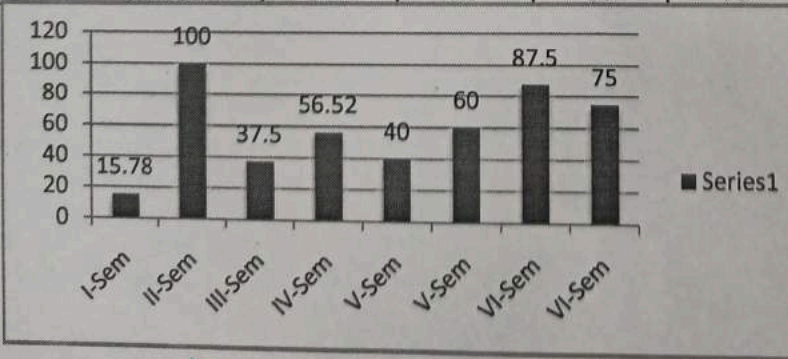

[Signature]
Co-ordinator - IQAC
Govt. Degree College, Eturnagaram
Dist: Mulugu - Telangana

[Signature]
PRINCIPAL
Government Degree College
ETURNAGARAM
Mulugu Dist-506165