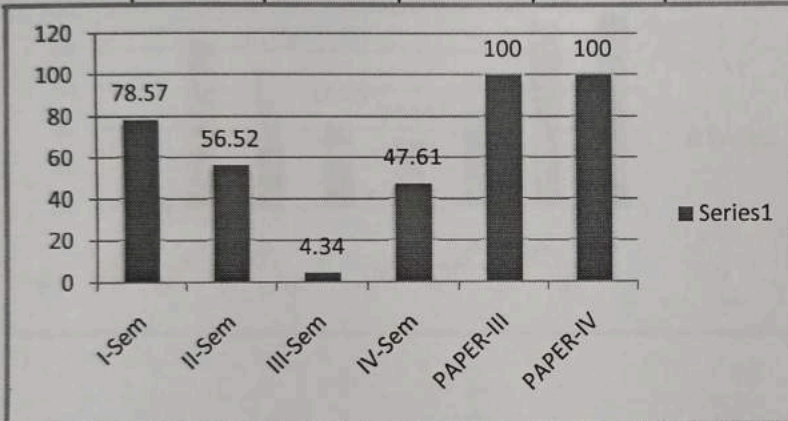

Government Degree College, Eturnagaram					
Result Analysis of Result				2017-18	
Department of Mathematics			Appeared	Passed	Pass%
2018	I-Sem		28	22	78.57
	II-Sem		23	13	56.52
	III-Sem		23	1	4.34
	IV-Sem		21	10	47.61
	PAPER-III		35	35	100
	PAPER-IV		36	36	100

Government Degree College, Eturnagaram					
Result Analysis of Result				2018-19	
Department of Mathematics			Appeared	Passed	Pass%
2019	I-Sem		19	3	15.78
	II-Sem		13	13	100
	III-Sem		24	9	37.5
	IV-Sem		23	13	56.52
	V-Sem	MAT	20	8	40
	V-Sem	MSG	20	12	60
	VI-Sem	NAS	16	14	87.5
	VI-Sem	VCS	16	12	75