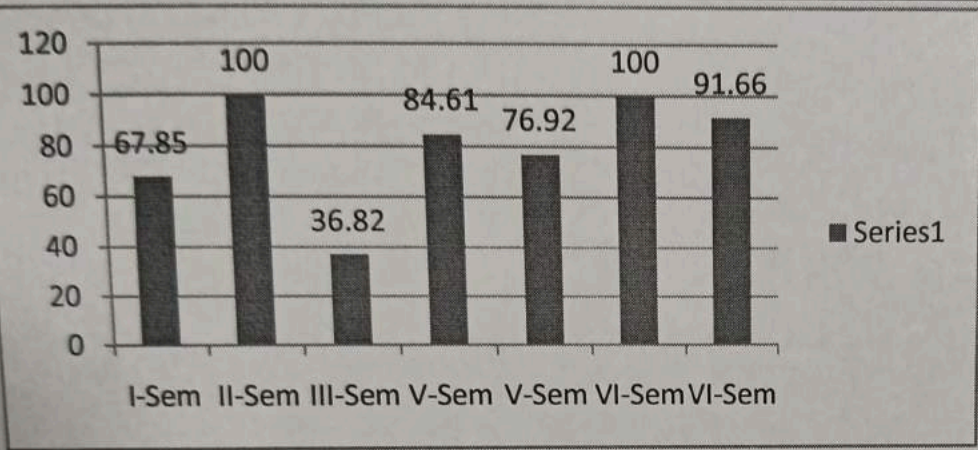

2020

FI1	I-Sem	28	19	67.85
PCC++	II-Sem	25	24	100
PCA	III-Sem	19	7	36.82
ECM	V-Sem	13	11	84.61
OOP	V-Sem	13	10	76.92
WTS	VI-Sem	12	12	100
RDM	VI-Sem	12	11	91.66