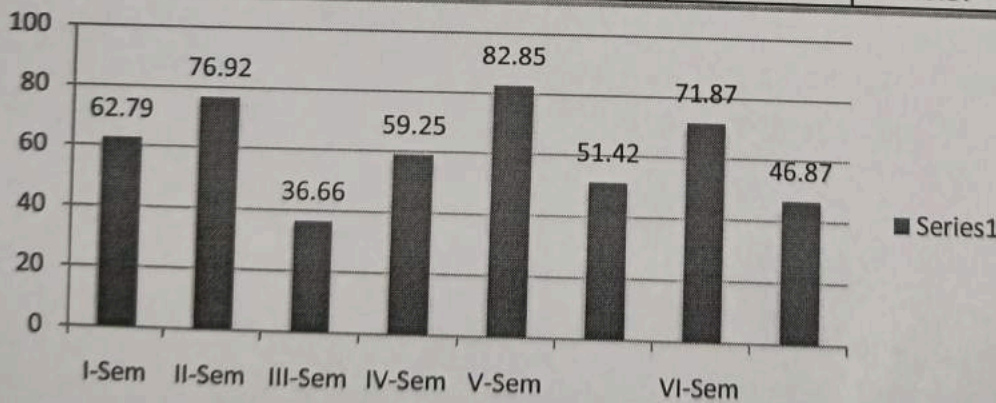

[Handwritten Signature]

Co-ordinator - IQAC
Govt. Degree College, Eturnagaram
Dist: Mulugu - Telangana State.

[Handwritten Signature]

PRINCIPAL
Government Degree College
ETURNAGARAM
Mulugu Dist-506165