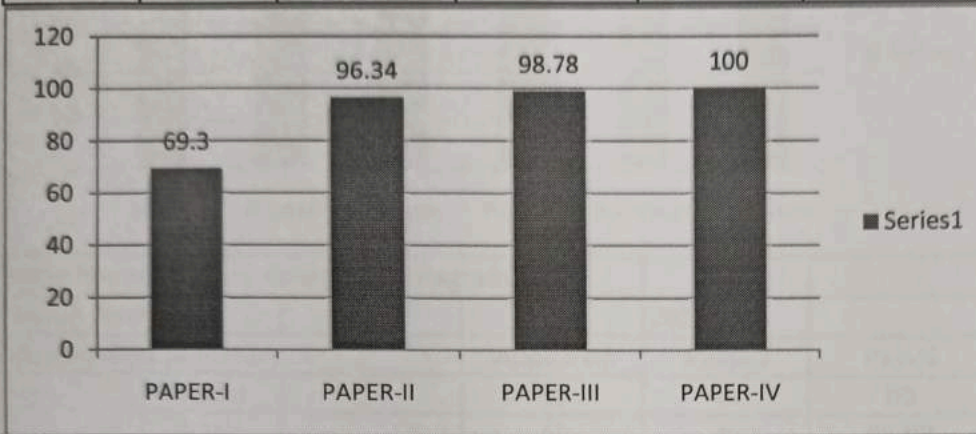

Government Degree College, Eturnagaram				
Result Analysis		2015-16		
Department of History		Appeared	Passed	Pass%
2016	PAPER-I	101	70	69.3
	PAPER-II	82	79	96.34
	PAPER-III	82	81	98.78
	PAPER-IV	82	82	100

Government Degree College, Eturnagaram				
Result Analysis		2016-17		
Department of History		Appeared	Passed	Pass%
2017	I-Sem	89	72	80.89
	II-Sem	81	48	59.25
	PAPER-II	77	70	90.9
	PAPER-III	70	40	57.14
	PAPER-IV	69	64	92.75