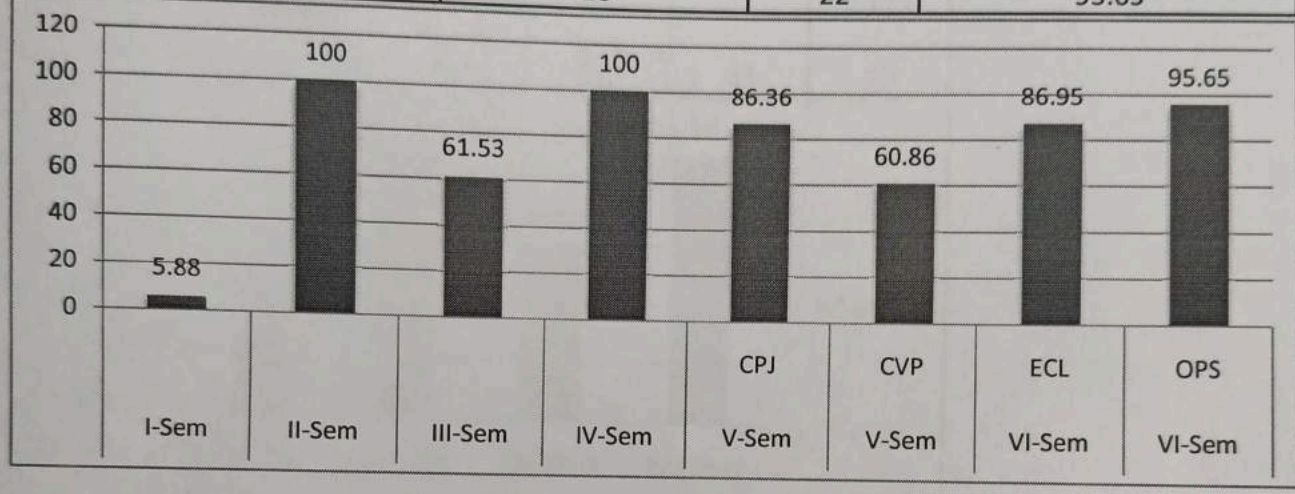

Co-ordinator - IQAC
Govt. Degree College, Eturnagaram
Dist: Mulugu - Telangana

PRINCIPAL
Government Degree College
ETURNAGARAM
Mulugu Dist-506165