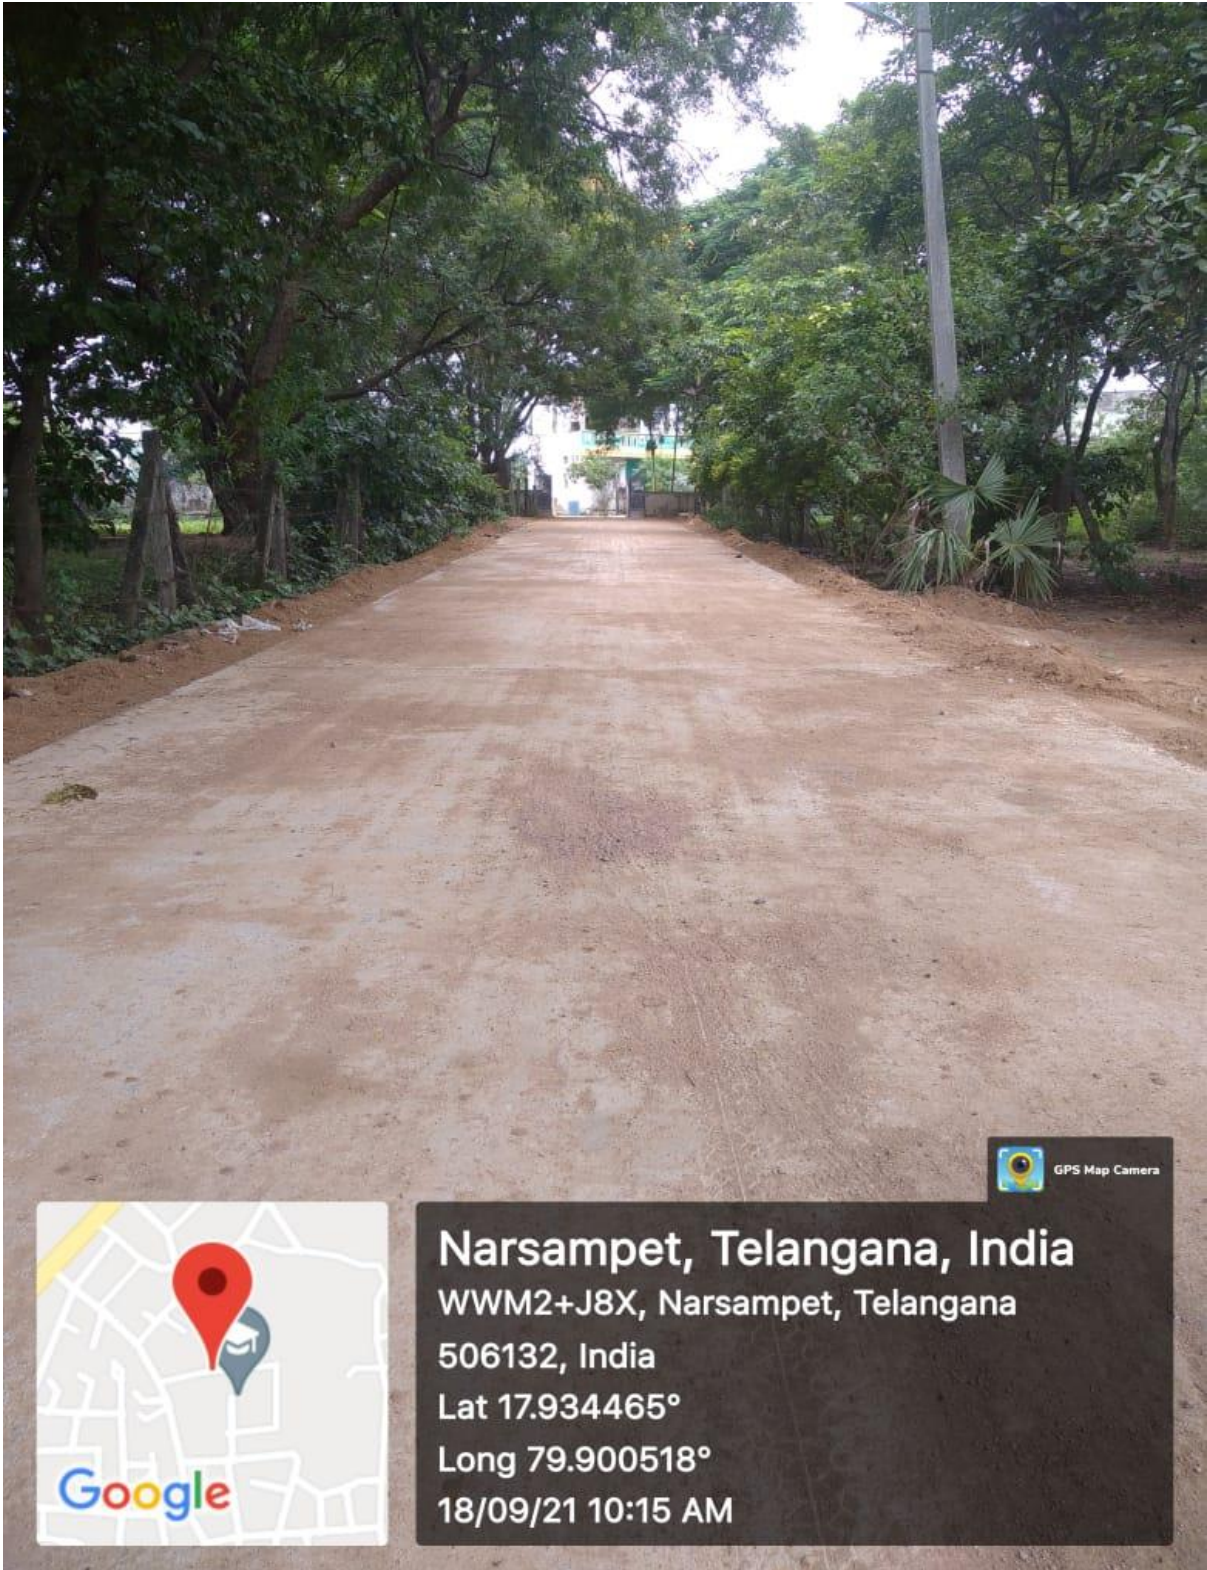

C.C. Road to college entrance

C.C. Road to college entrance

Narsampet, Telangana, India
WVMX+RWR, Narsampet, Telangana
506132, India
Lat 17.934393°
Long 79.899852°
18/09/21 10:16 AM

Pedestrian friendly C.C road