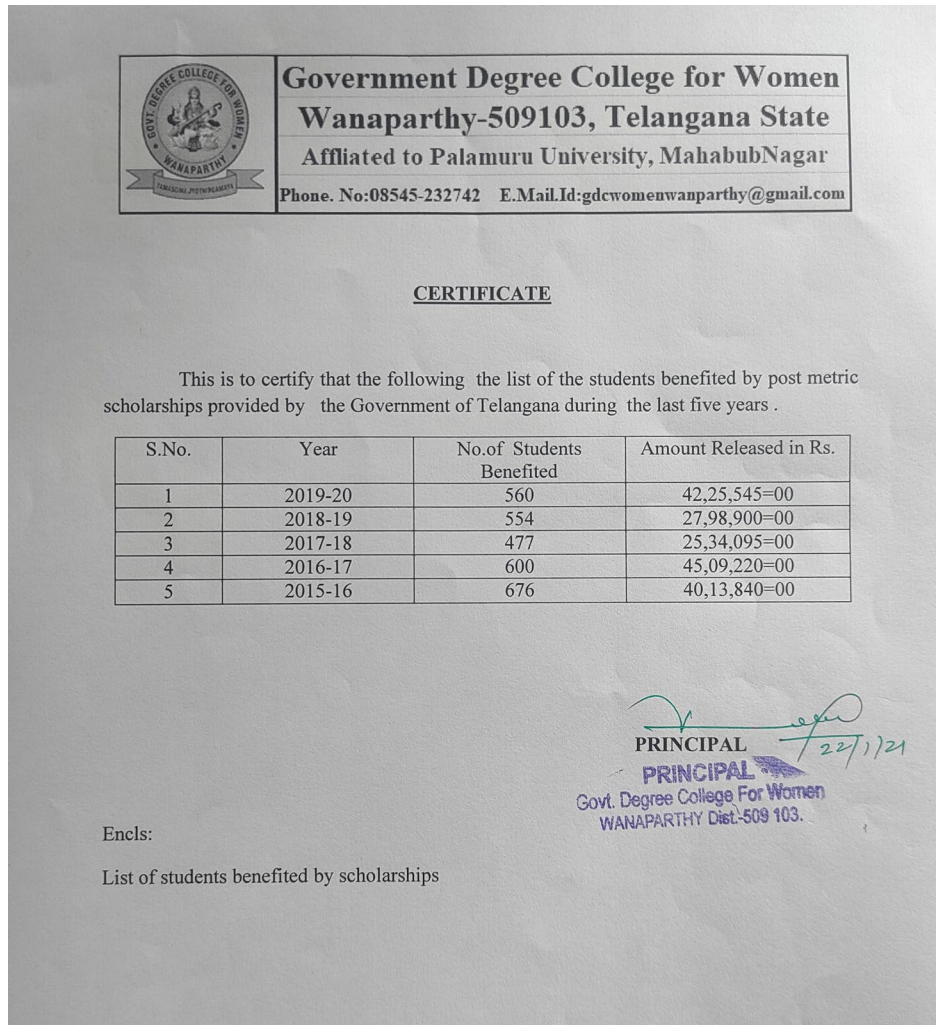

Number of students benefited by scholarships and free-ships provided by the Government year wise during last five years

Year	2019-20	2018-19	2017-18	2016-17	2015-16
Number of Students	676	600	477	554	560

Total number of students benefited by scholarships, free-ships, etc provided by the institution and non-government agencies year wise during last five years

Year	2019-20	2018-19	2017-18	2016-17	2015-16
Number of Students	1	1	0	13	0