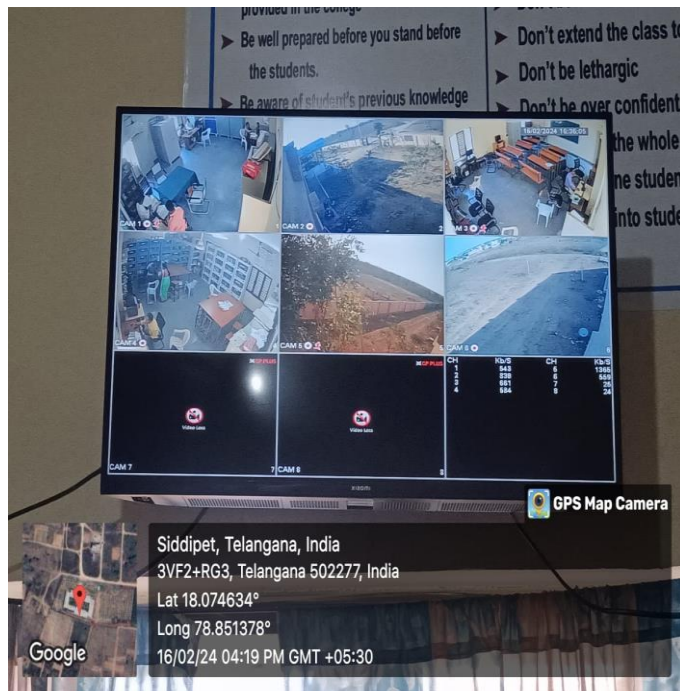

7.1.1 Safety measures for Gender sensitization

CC Surveillance visuals

CC Cameras

Fire extinguisher

Redressal complaint box

SHE Team Awareness Programme

GPS Map Camera

Siddipet, Telangana, India
3VF2+RG3, Telangana 502277, India
Lat 18.074799°
Long 78.851205°
11/01/24 12:17 PM GMT +05:30

Students counseling programme

GPS Map Camera

Siddipet, Telangana, India
3VF2+RG3, Telangana 502277, India
Lat 18.07466°
Long 78.851053°
17/02/24 10:59 AM GMT +05:30

Karate training programme

GPS Map Camera