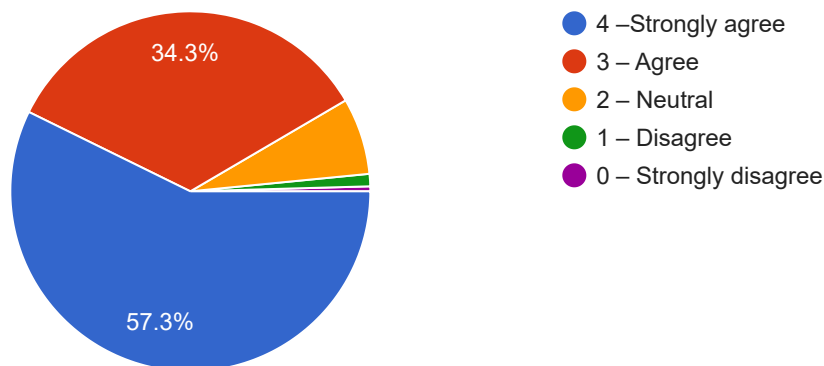

20. The overall quality of teaching-learning process in your institute is very good.

1,802 responses