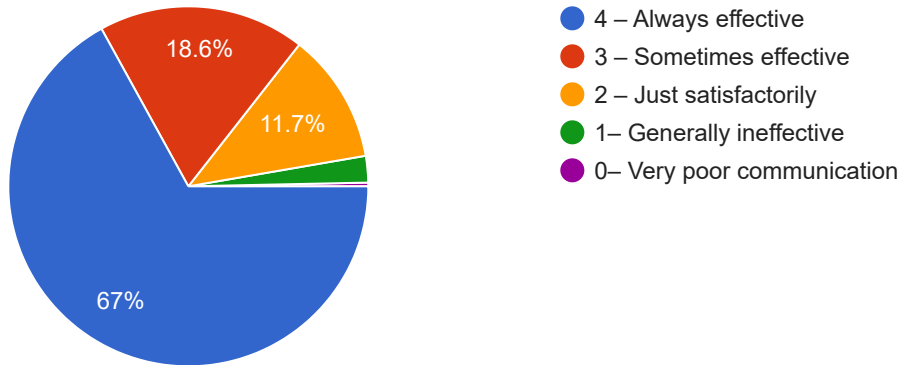

3. How well were the teachers able to communicate?

Copy

1,802 responses