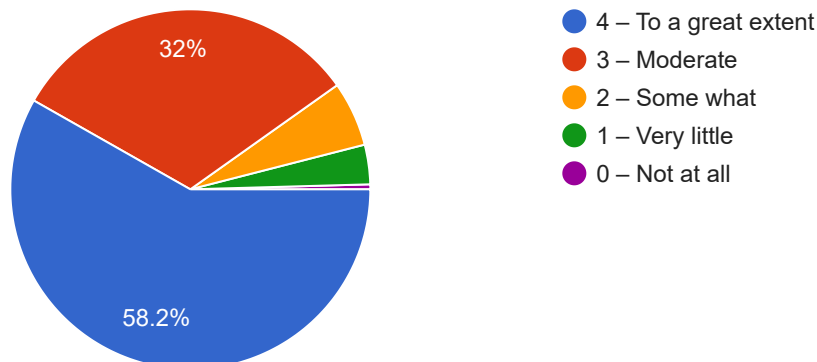

1,802 responses

16. The institute/ teachers use student centric methods, such as experiential learning, participative learning and problem solving methodologies for enhancing learning experiences.

1,802 responses