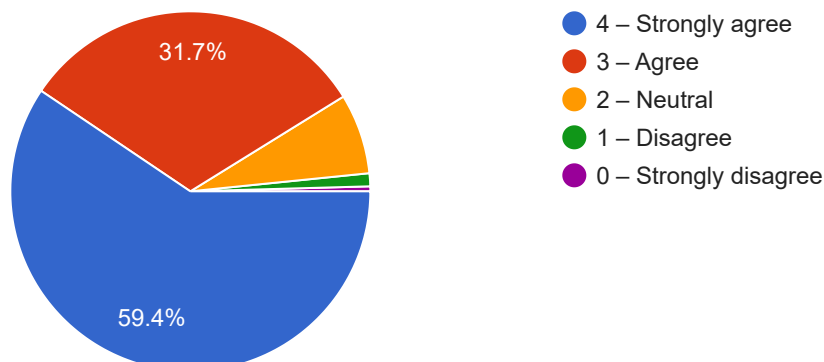

17. Teachers encourage you to participate in extracurricular activities

1,802 responses