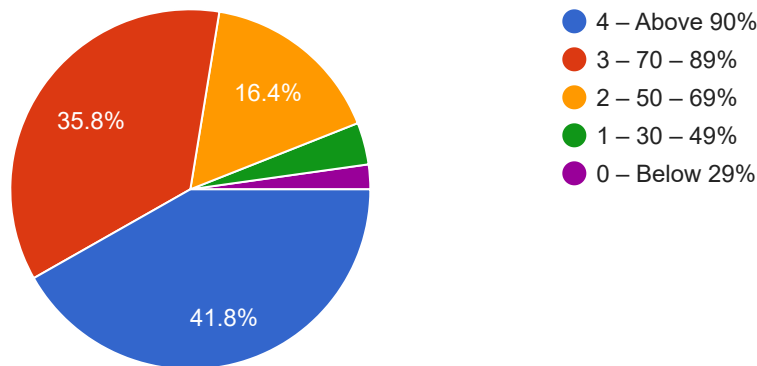

1,802 responses

19. What percentage of teachers use ICT tools such as LCD projector, Multimedia, etc. while teaching

1,802 responses

20. The overall quality of teaching-learning process in your institute is very good.