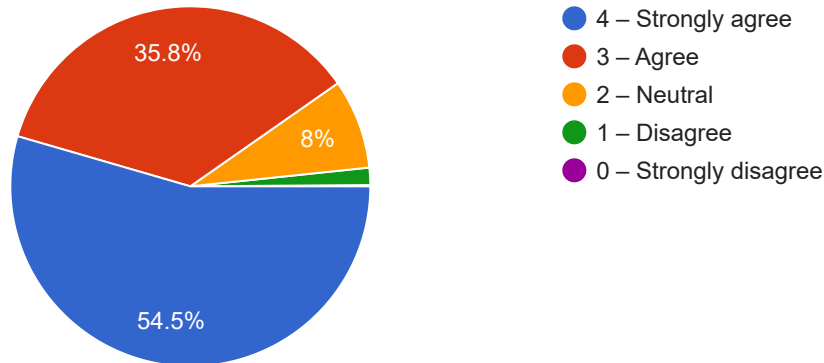

1,802 responses

16. The institute/ teachers use student centric methods, such as experiential learning, participative learning and problem solving methodologies for enhancing learning experiences.

1,802 responses