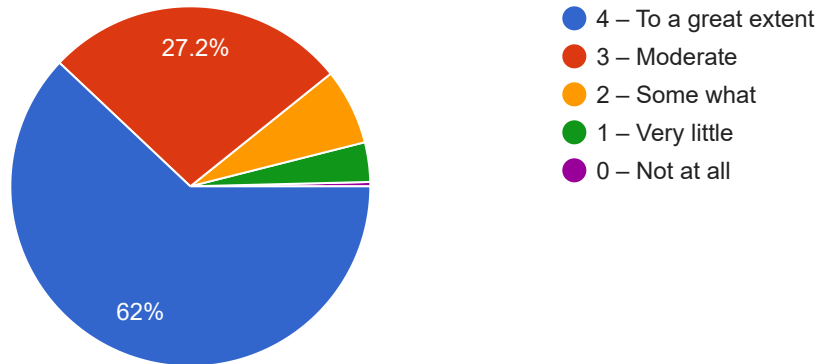

1,802 responses

19. What percentage of teachers use ICT tools such as LCD projector, Multimedia, etc. while teaching

1,802 responses

20. The overall quality of teaching-learning process in your institute is very good.