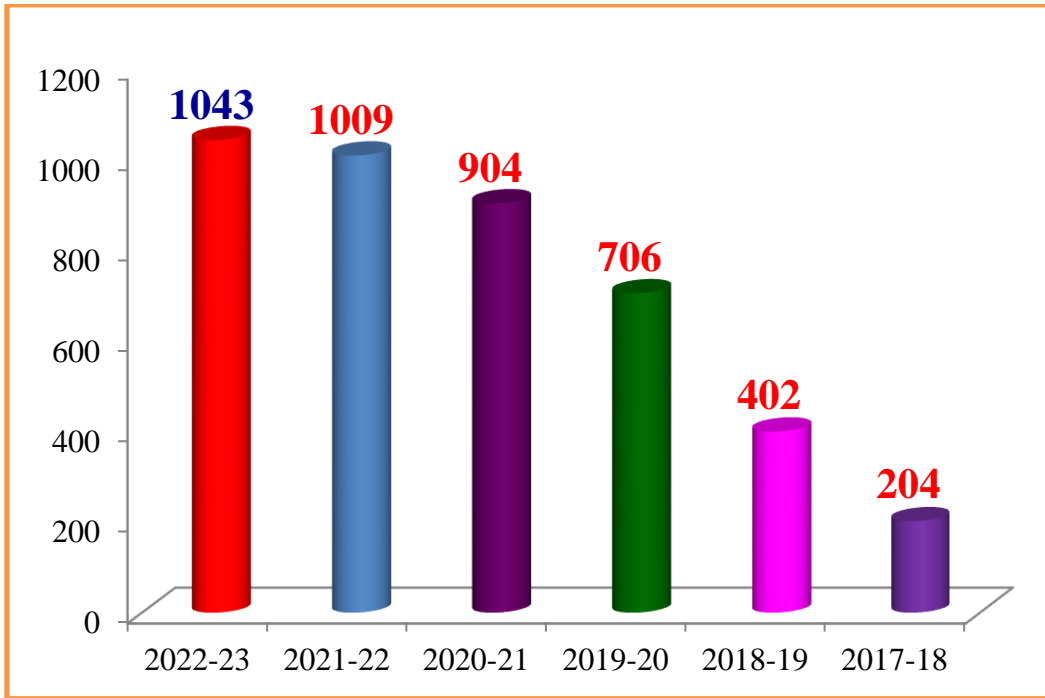

GOVERNMENT DEGREE COLLEGE

CHANCHALGUDA, HYDERABAD TELANGANA-500024

(AFFILIATED TO OSMANIA UNIVERSITY)

(E-Mail ID: chanchalguda.gdc@gmail.com Website:
<https://gdcts.cgg.gov.in/chanchalguda.edu>)

Student strength particulars for the last six years

2017-18 to 2022-23

Academic year	BA student strength			B.Com student strength			B.Sc Life Science student strength			B.Sc Physical Science student strength			Total
	I	II	III	I	II	III	I	II	III	I	II	III	
2022-23	125	85	75	230	196	166	47	30	23	23	19	24	1043
2021-22	106	81	51	230	195	165	33	27	30	24	28	39	1009
2020-21	103	56	25	230	176	72	33	54	29	32	52	42	904
2019-20	73	31	22	231	83	37	54	35	34	52	42	12	706
2018-19	43	31	-	134	44	-	49	36	-	52	13	-	402
2017-18	40	-	-	89	-	-	26	-	-	57	-	-	204

Student strength particulars for the last six years

PRINCIPAL
GOVT. DEGREE COLLEGE
CHANGHALGUDA, HYD.