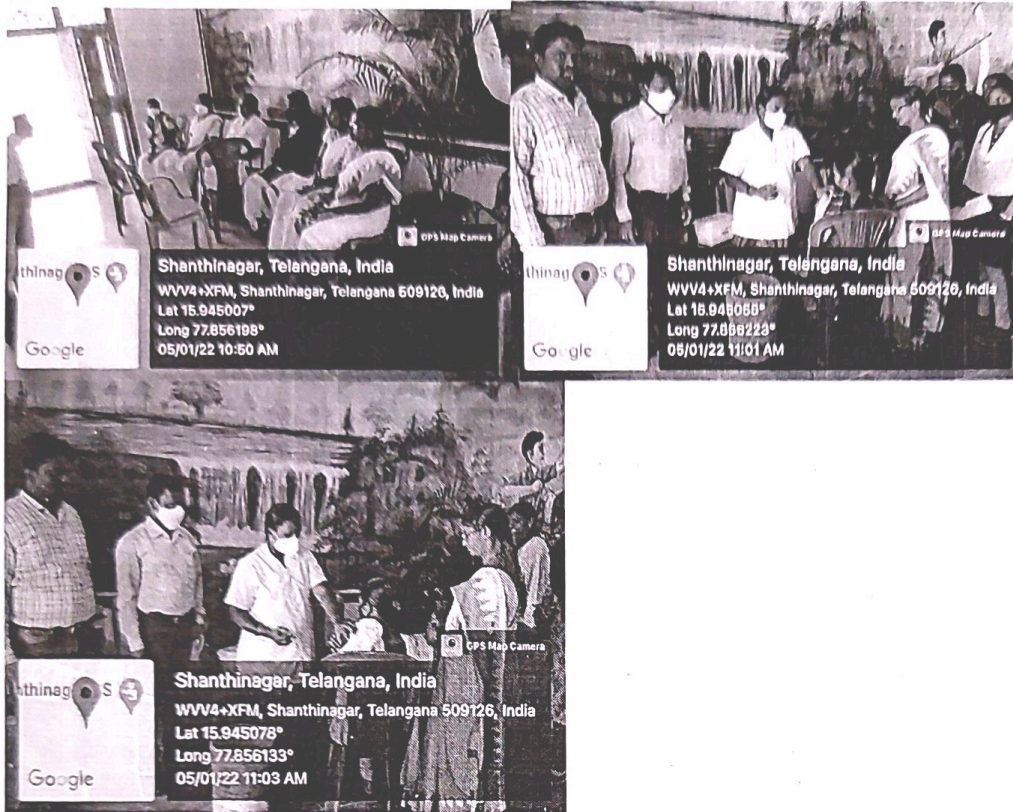

Women empowerment cell