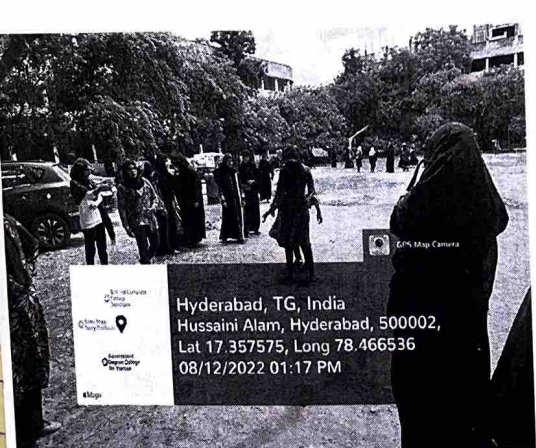

75th Independence Day Celebrations.