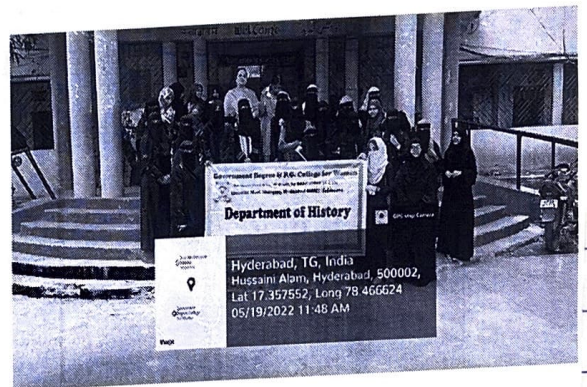

Independence day celebrations.

Campaigning for Admission

Dr. B.R. Ambedkar Birthday celebrations

Historical field trip to Salarpur museum

Telangana formation Day.

Hyderabad
Telangana
India

2022-06-02(Thu) 10:08(a)

Telangana Formation Day

2022-06-02, Shah Gun, Hussaini Alam, Charminar, Hyderabad

halla Palace
 హాల్ ప్యాలెస్
 హైదరాబాద్
 హైదరాబాద్

MMATHPURA
 మమత పురం
 మమత పురం

GHMC Ann
 Food Shelte

Hyde
 Telan
 In

2022-06-02(T