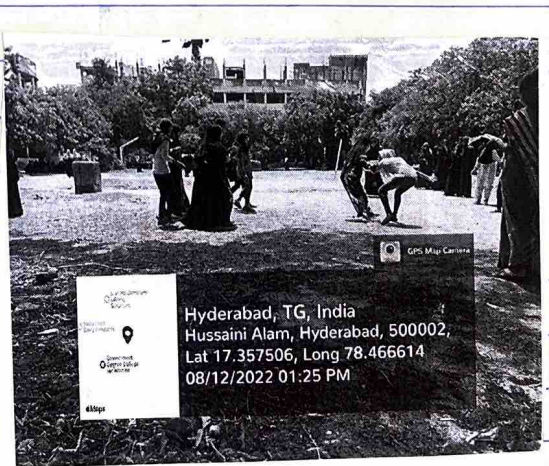

75th Independence Day Celebrations.