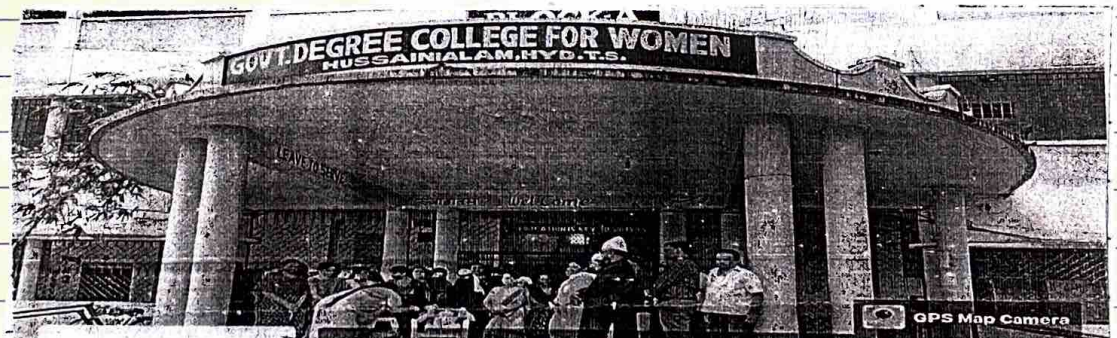

Amir-E-Kabir St

Hyderabad, Telangana, India
20-3-1060, Shah Gunj, Hussaini Alam, Charminar,
Hyderabad, 500002, Shah Gunj, Hyderabad, Telangana
500064, India
Lat 17.357524°
Long 78.466578°
06/08/22 11:58 AM

Hyderabad, Telangana, India
20-3-1060, Shah Gunj, Hussaini Alam, C
500002, Shah Gunj, Hyderabad, Telanga
Lat 17.357524°
Long 78.466578°
06/08/22 11:58 AM

John Rd

Google

Amir-E-Kabir St

Hyderabad, Telangana, India
20-3-1060, Shah Gunj, Hussaini Alam, Charminar, Hyderabad,
500002, Shah Gunj, Hyderabad, Telangana 500064, India
Lat 17.357524°
Long 78.466578°
06/08/22 11:58 AM