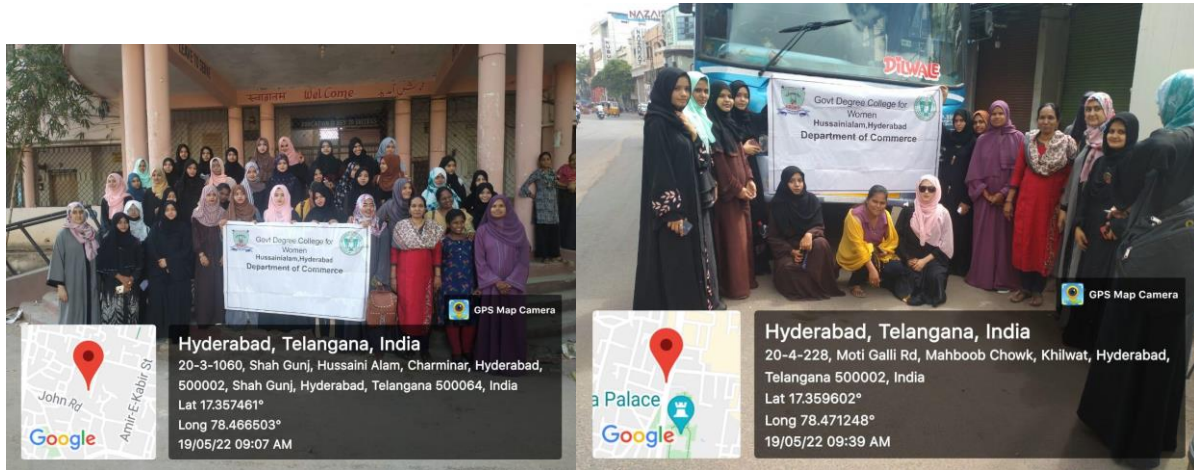

GOVT DEGREE COLLEGE FOR WOMEN HUSSAINI ALAM

DEPARTMENT OF COMMERCE

FIELD TRIP TO WONDERLA ON 19/05/2022 WAS TAKEN UP FOR BCOM FINAL YEAR STUDENTS TO LEARN ABOUT THE GAMES AND TECHNOLOGY AND ENTERTAINMENT ADAPTED