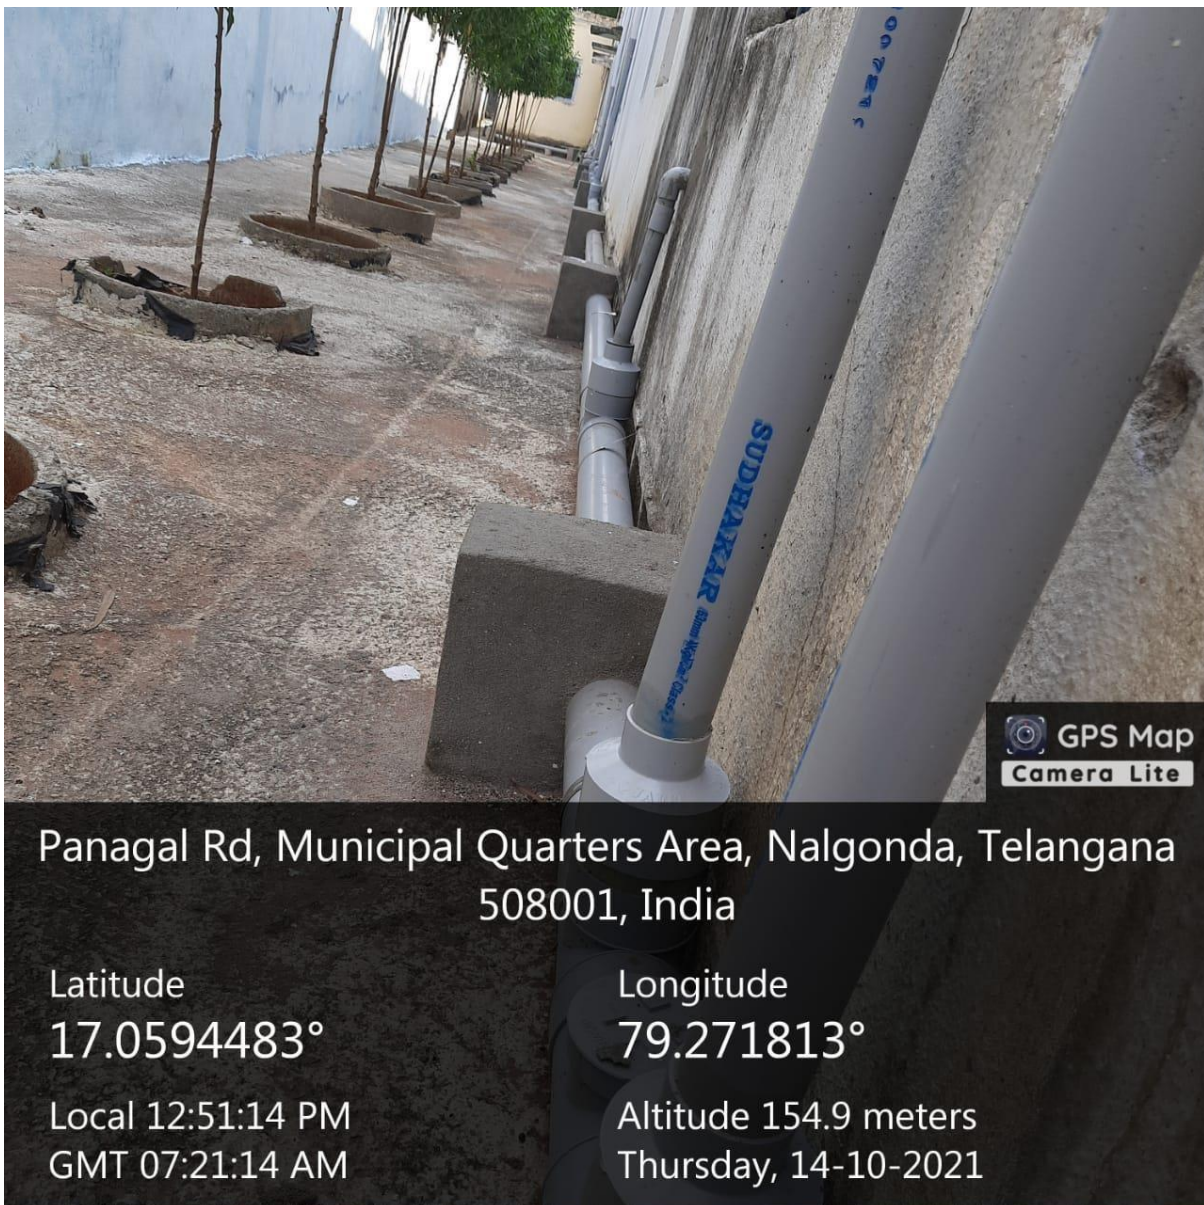

2. LIQUID WASTE MANAGEMENT

Liquid waste released from the laboratories of Chemistry and Life sciences is properly neutralized/ diluted and the same is utilized for the plants.