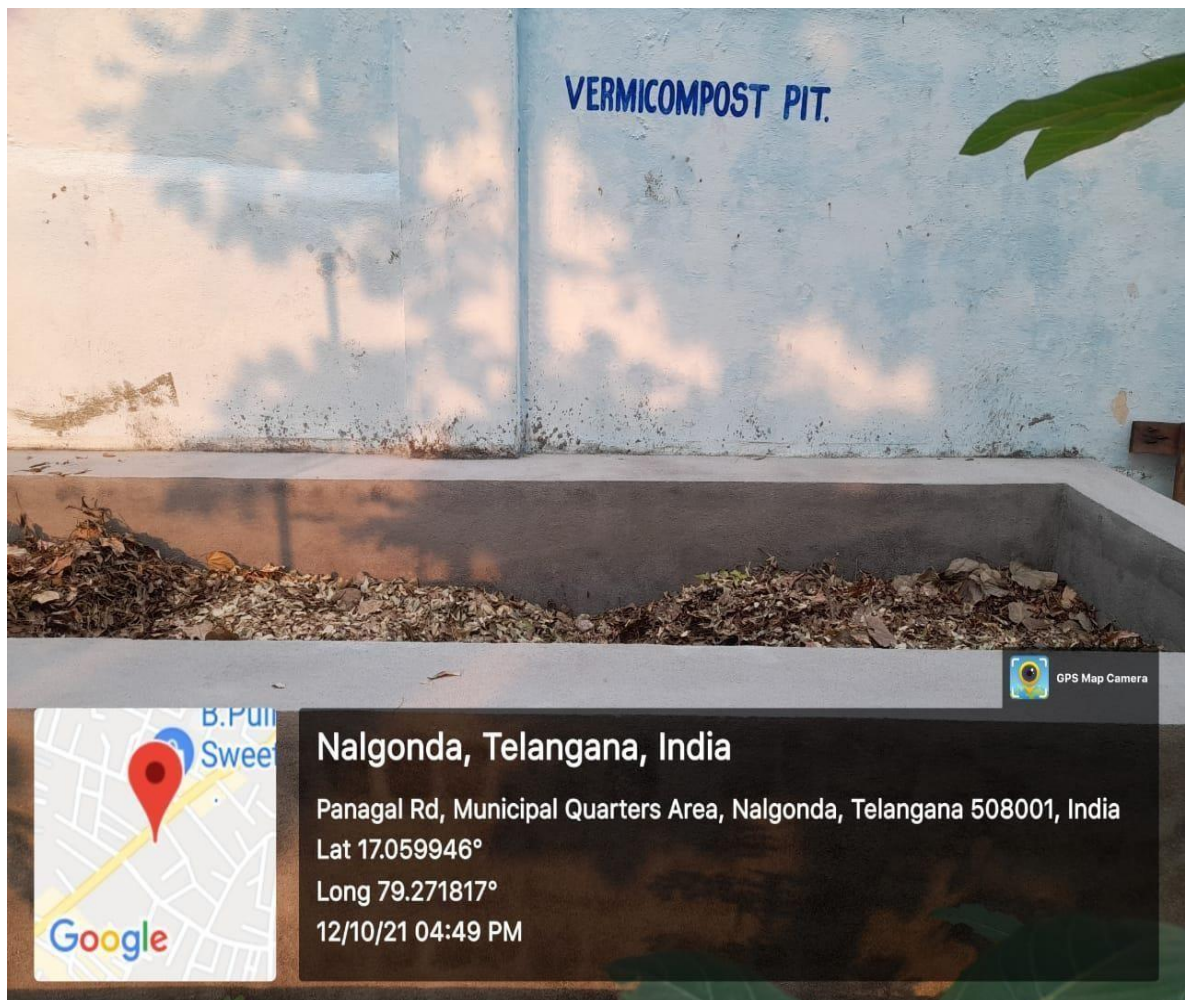

### VERMICOMPOST PIT

The Bio-Degradable waste is shifted to the vermicomposting unit maintained by the department of zoology to convert degradable solid waste into manure and is used for the plants in the botanical garden and other plants in the college.