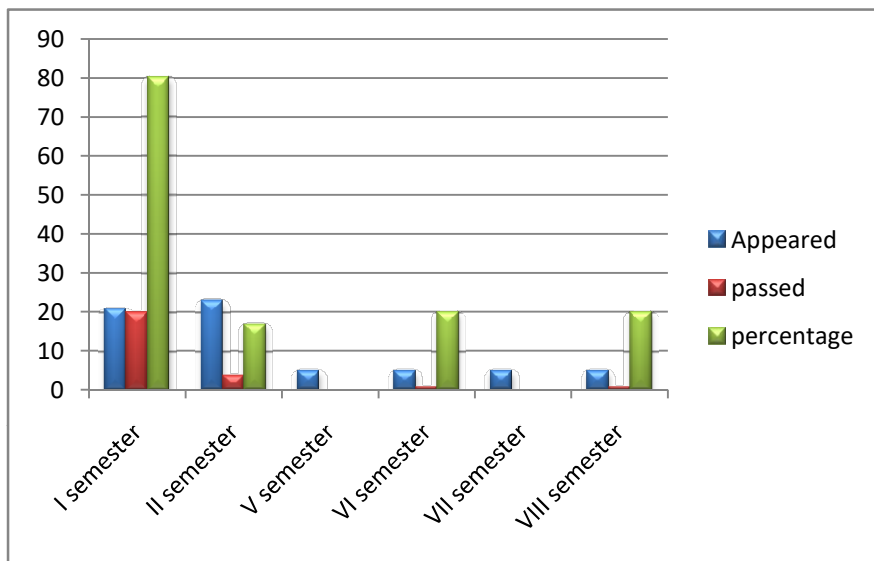

Mathematics Result analysis
 Appeared passed percentage

	Appeared	passed	percentage
I semester	21	20	80
II semester	23	4	17
V semester	5	0	0
VI semester	5	1	20
VII semester	5	0	0
VIII semester	5	1	20

Internal examinations