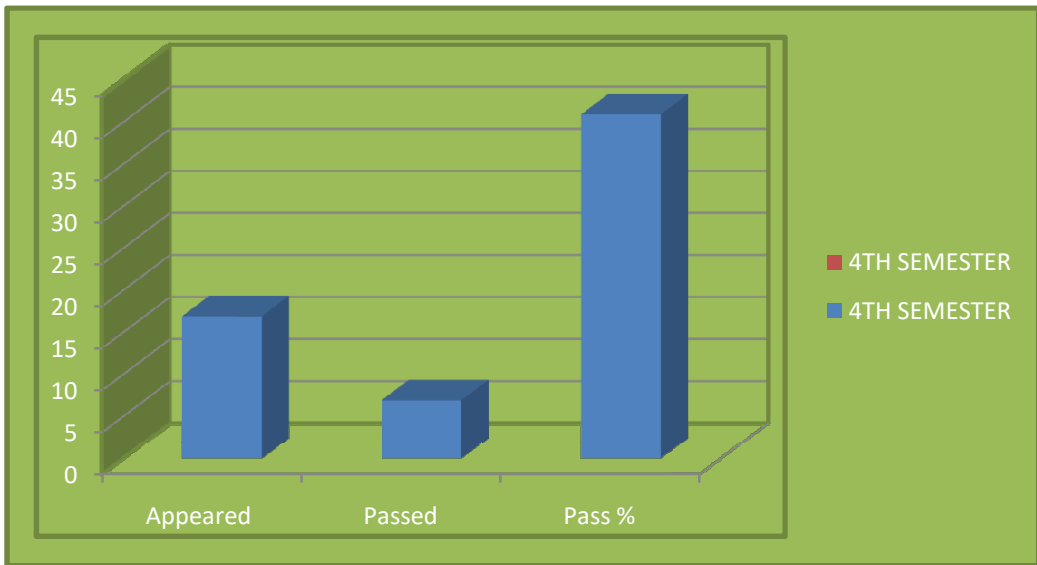

Mathematics Result analysis
 Appeared passed percentage

	Appeared	passed	percentage
I semester	21	20	80
II semester	23	4	17
V semester	5	0	0
VI semester	5	1	20
VII semester	5	0	0
VIII semester	5	1	20

Internal examinations