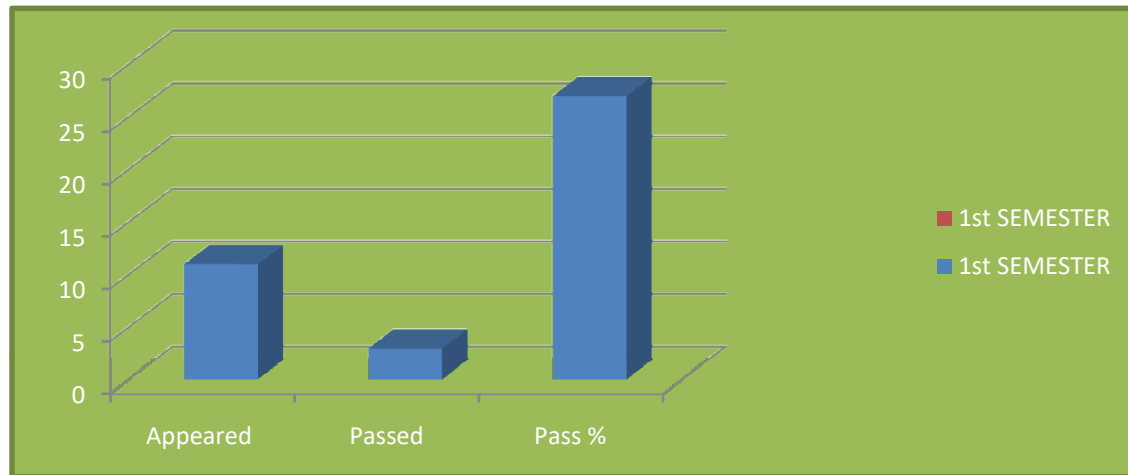

Mathematics Result Analysis for 2021-2022

1st SEMESTER	
Appeared	11
Passed	3
Pass %	2700.00%