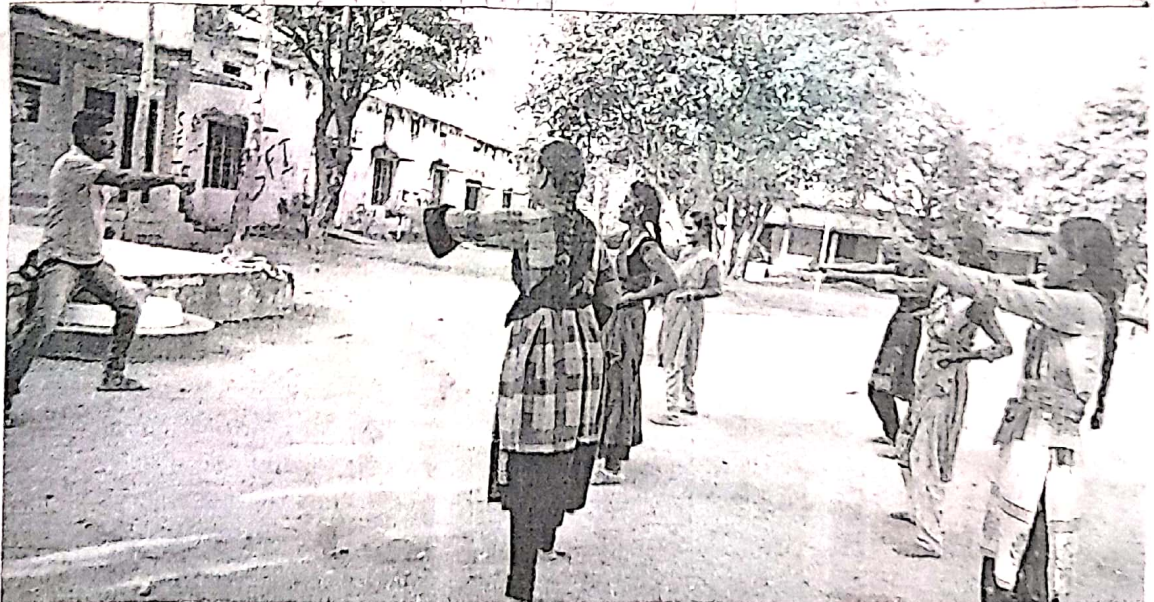

GOVERNMENT DEGREE COLLEGE

THORRUR, Dt. MAHABUBABAD.

DEPARTMENT OF BOTANY

WOMEN EMPOWERMENT

CELL

Date: 8-3-2018

2017-2018

Activity:- Women's day celebration & Karate training to the students