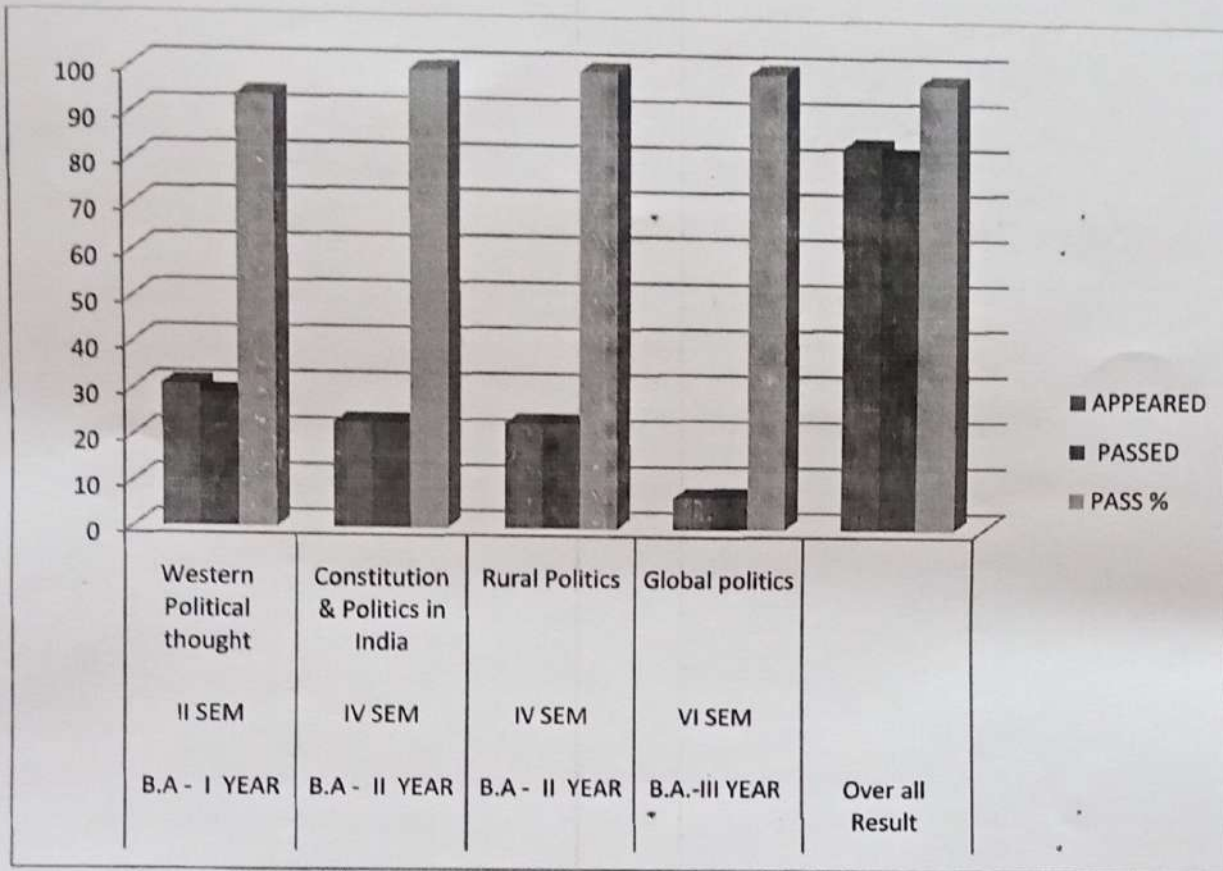

**GOVT.DEGREE COLLEGE ,GARLA
MAHABUBABAD -507210.
POLITICAL SCIENCE SUBJECT SEMESTER WISE RESULT ANALYSIS**

PRINCIPAL
Govt. Degree College
GARLA, Mahabubabad Dt