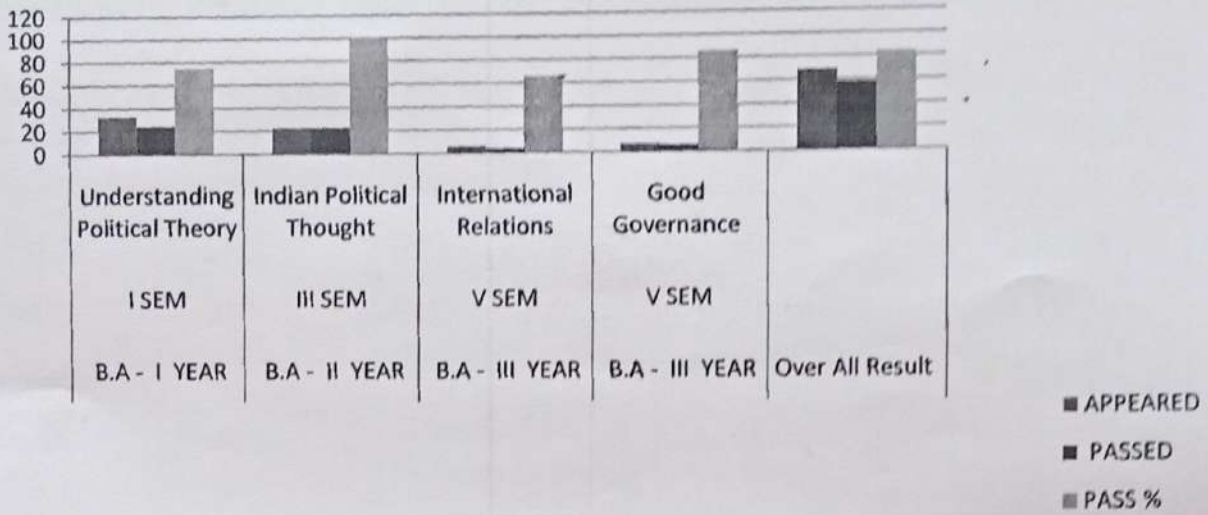

**GOVT.DEGREE COLLEGE ,GARLA
MAHABUBABAD -507210.
POLITICAL SCIENCE SUBJECT SEMESTER WISE RESULT ANALYSIS**

PRINCIPAL,
Govt. Degree College
GARLA, Mahabubabad Dt