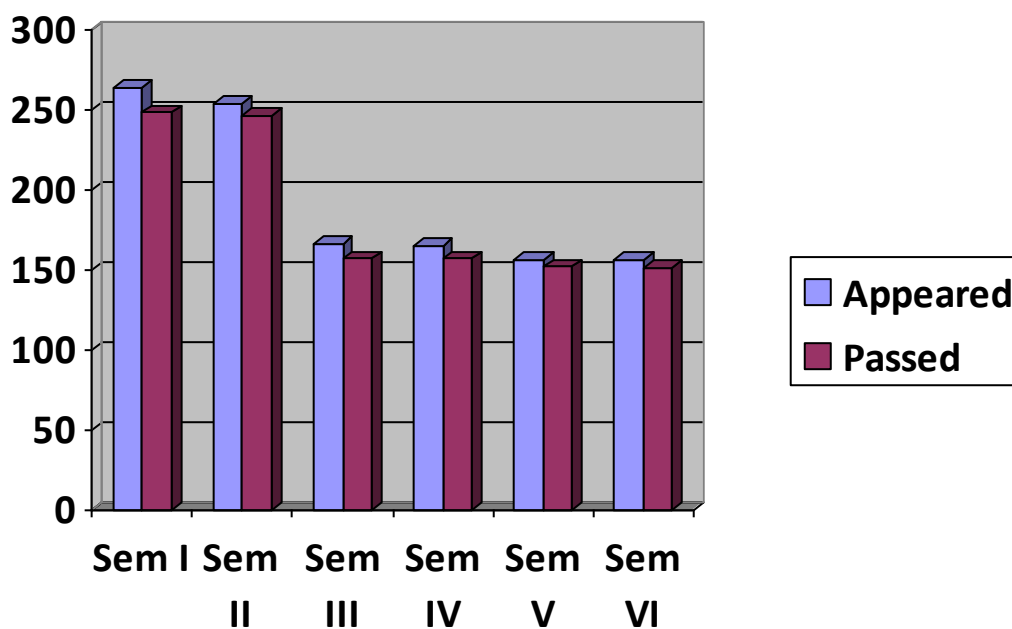

Hindi Results

Performance of the students at University Examinations year wise & semester wise is as follows.

	2021-2022					
	I Sem.	II Sem.	III Sem.	IV Sem.	V Sem.	VI Sem.
Appeared	264	254	166	165	156	156
Passed	248	246	157	159	152	151
Pass %	94%	97%	95%	96%	97%	97%

Results- Graphic representation

Average Pass percentage of semester end exams of all the semesters is 96%

Pass percentage of internal exams is 99%