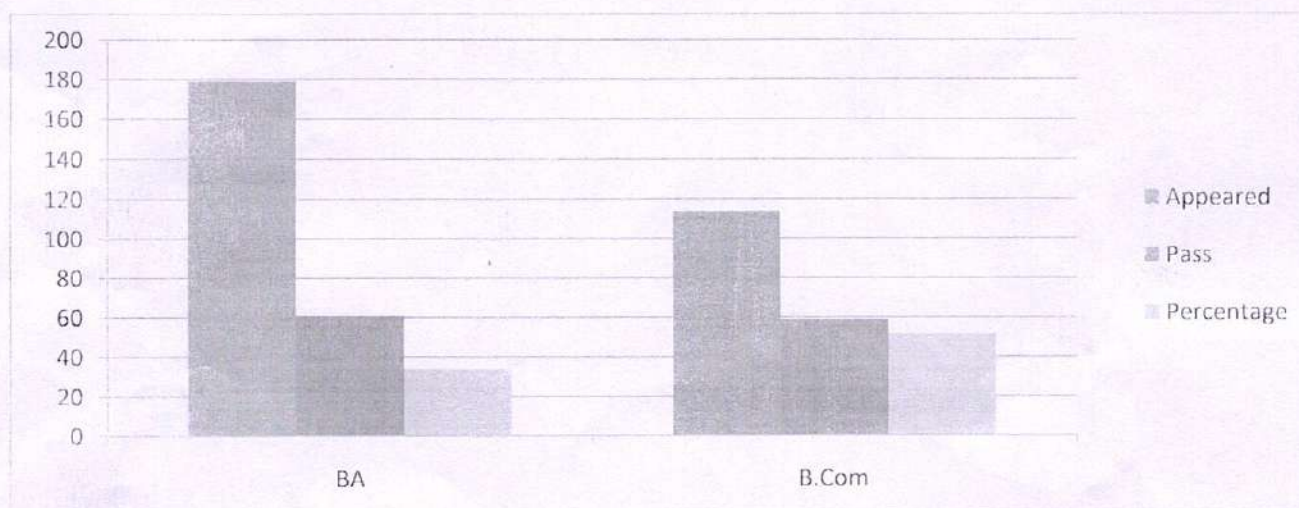

Department of English

Result Analysis

2021-22 SEM-I

S.No	Group	Appeared	Pass	Percentage
1	BA	179	61	34.07
2	B.Com	114	59	51.75

Principal (FAC)

Govt. Degree College Arts & Commerce
ADILABAD-(T.S.)

LECTURER IN English
GOVT DEGREE COLLEGE
ARTS & COMMERCE
ADILABAD.(T.S)-504001