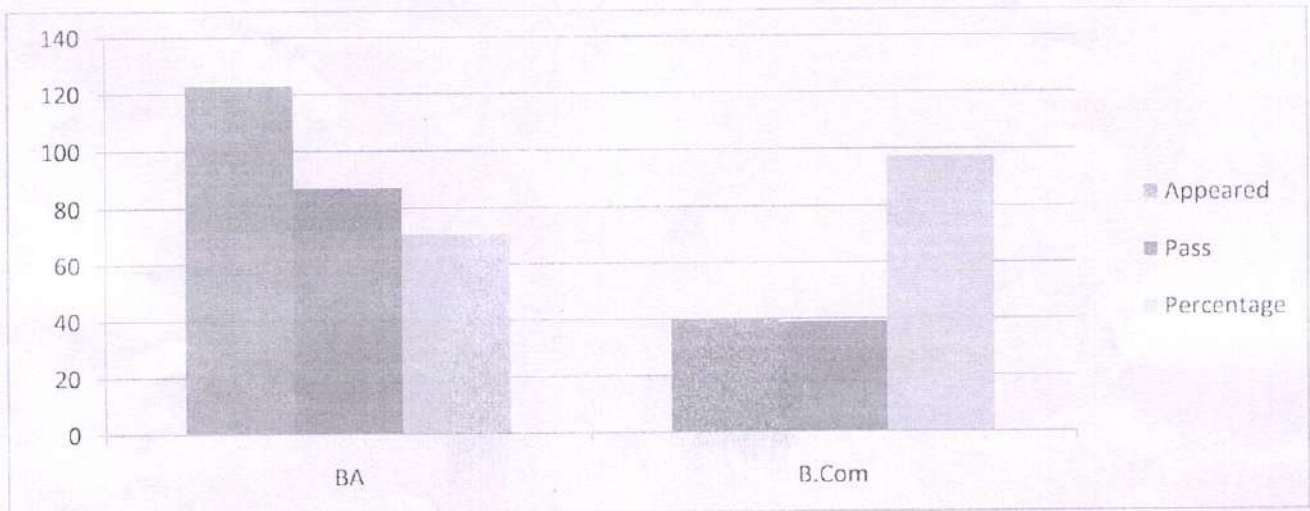

[Signature]

LECTURER IN English
GOVT DEGREE COLLEGE
ARTS & COMMERCE
ADILABAD.(T.S)-504001

Department of English

Result Analysis

2021-22 Sem-VI

S.No	Group	Appeared	Pass	Percentage
1	BA	123	87	70.75
2	B.Com	40	39	97.5