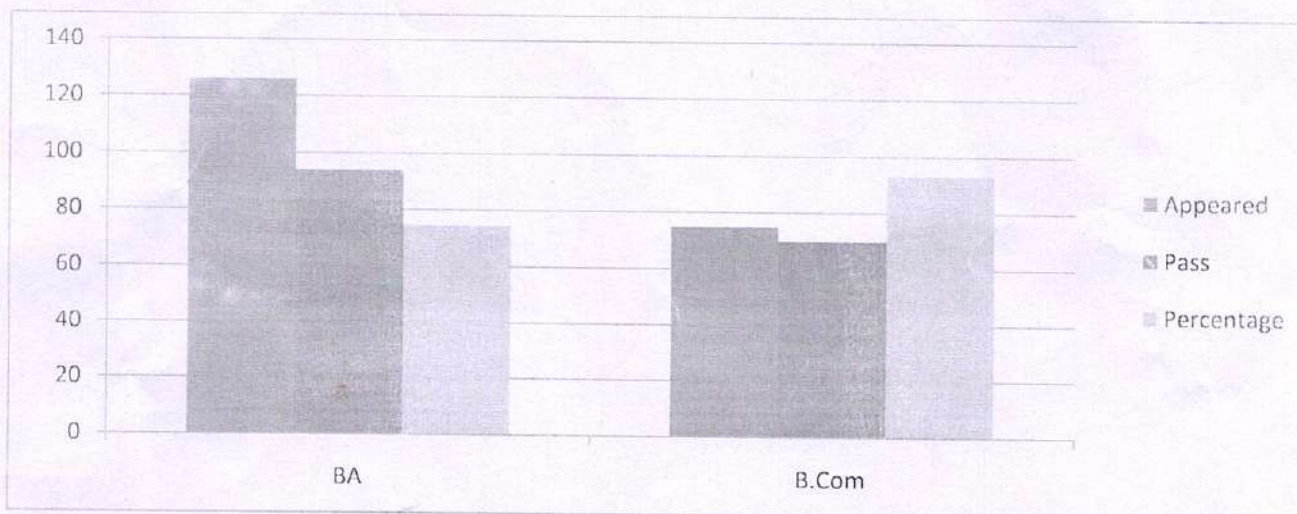

Department of English

Result Analysis

2021-22 Sem-V

S.No	Group	Appeared	Pass	Percentage
1	BA	126	94	74.60
2	B.Com	75	70	93.33

[Signature]

Principal (FAC)
Govt. Degree College Arts & Commerce
ADILABAD-(T.S.)

[Signature]

LECTURER IN English
GOVT DEGREE COLLEGE
ARTS & COMMERCE
ADILABAD.(T.S)-504001