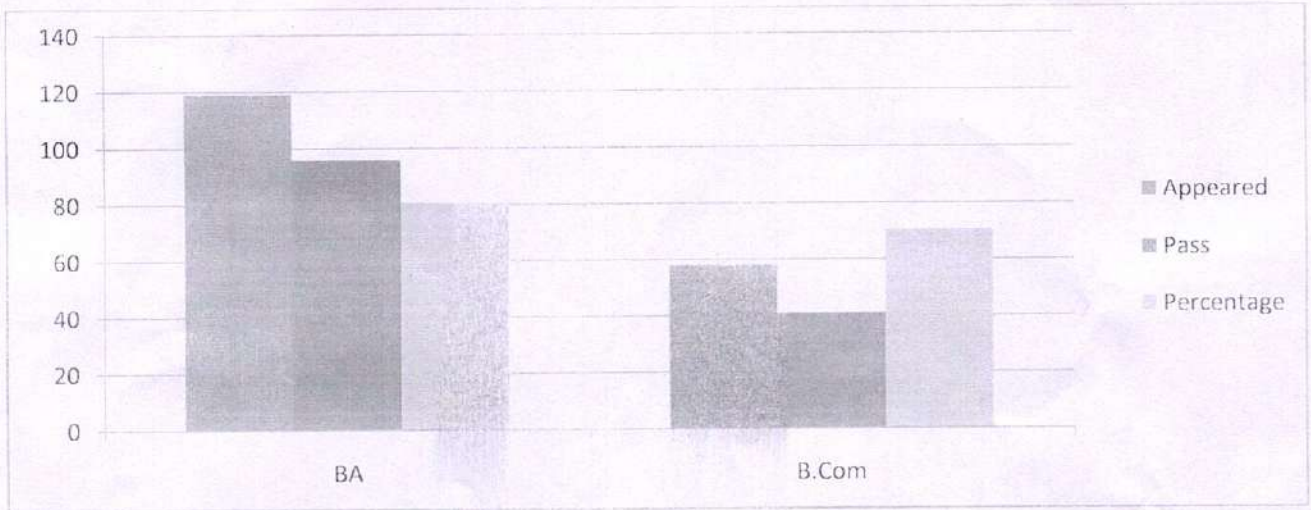

Department of English

Result Analysis

2021-22 Sem-IV

S.No	Group	Appeared	Pass	Percentage
1	BA	119	96	80.69
2	B.Com	58	41	70.68

Principal (FAC)
Govt. Degree College Arts & Commerce
ADILABAD-(T.S.)

LECTURER IN English
GOVT DEGREE COLLEGE
ARTS & COMMERCE
ADILABAD.(T.S)-504001