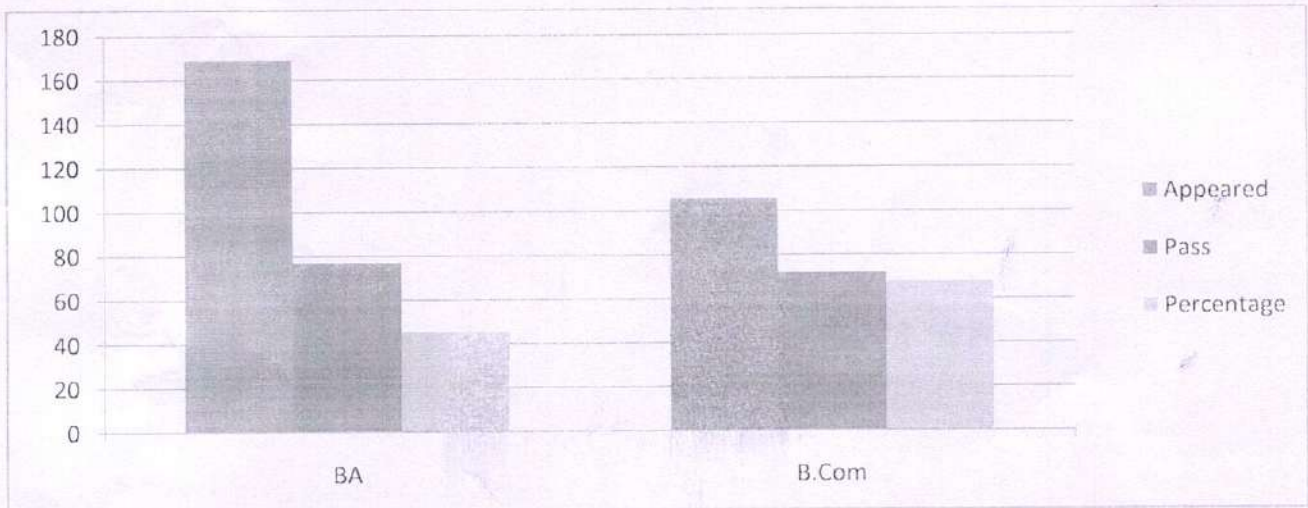

Department of English

Result Analysis

2021-22 Sem-II

S.No	Group	Appeared	Pass	Percentage
1	BA	169	77	45.56
2	B.Com	106	72	67.92

Ant
Principal (FAC)
Govt. Degree College Arts & Commerce
ADILABAD-(T.S.)

Ch
Eshan
LECTURER IN
GOVT DEGREE COLLEGE
ARTS & COMMERCE
ADILABAD.(T.S)-504001