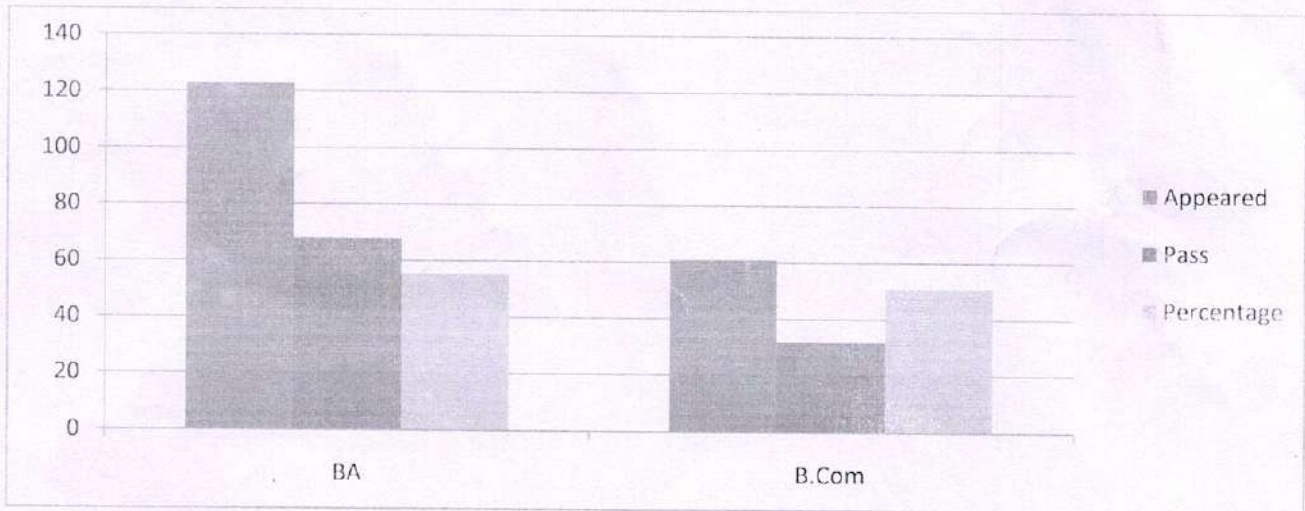

Department of English

Result Analysis

2021-22 Sem-III

S.No	Group	Appeared	Pass	Percentage
1	BA	123	68	55.28
2	B.Com	61	32	50.79

Principal (FAC)
Govt. Degree College Arts & Commerce
ADILABAD-(T.S.)

LECTURER IN
GOVT DEGREE COLLEGE
ARTS & COMMERCE
ADILABAD.(T.S.)-504001