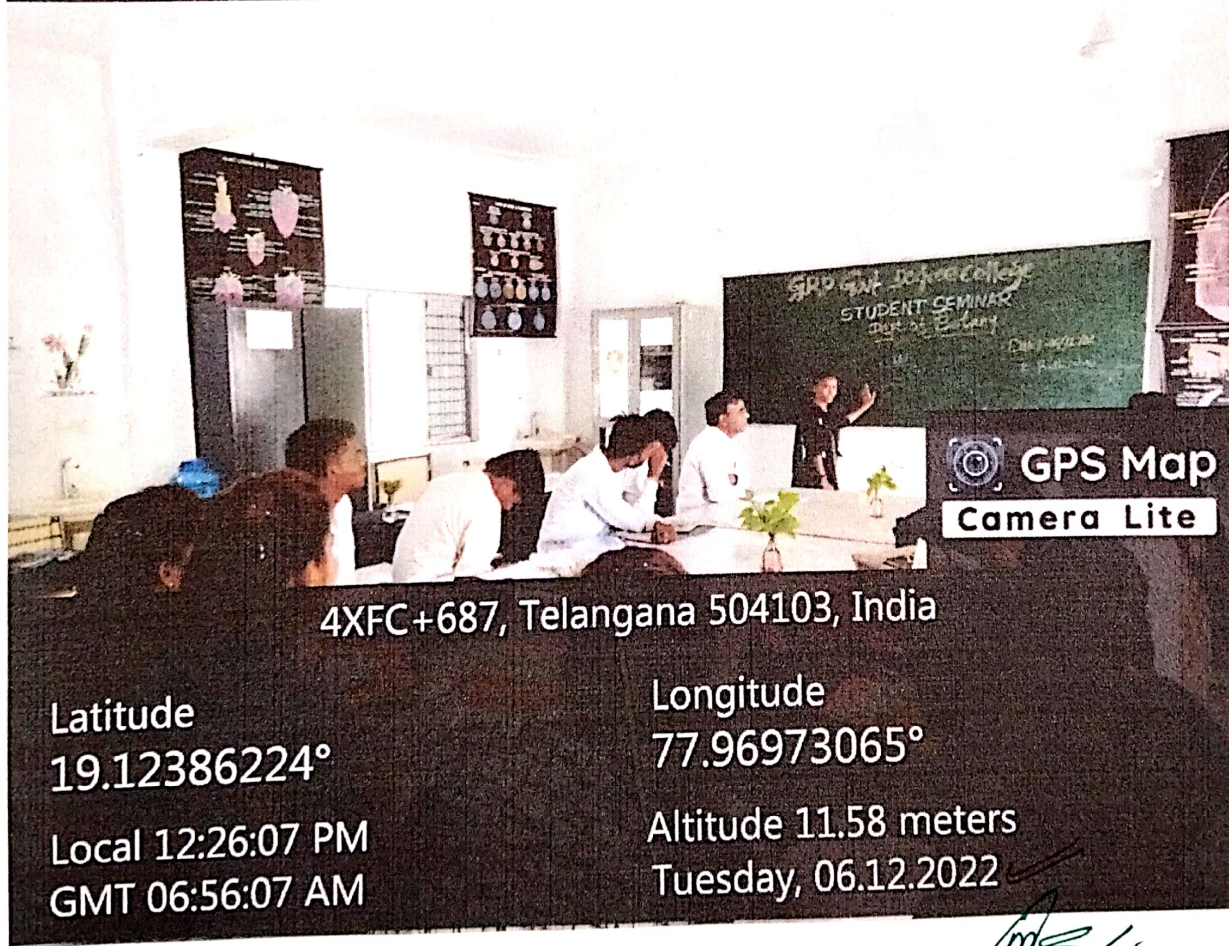

Heera
(Dr. V. Madhu)

[Signature]
(K. Buehadale)

[Signature]
PRINCIPAL
Grp Govt Degree College
BHAINSA, Dist: Nirmal, (T.S)