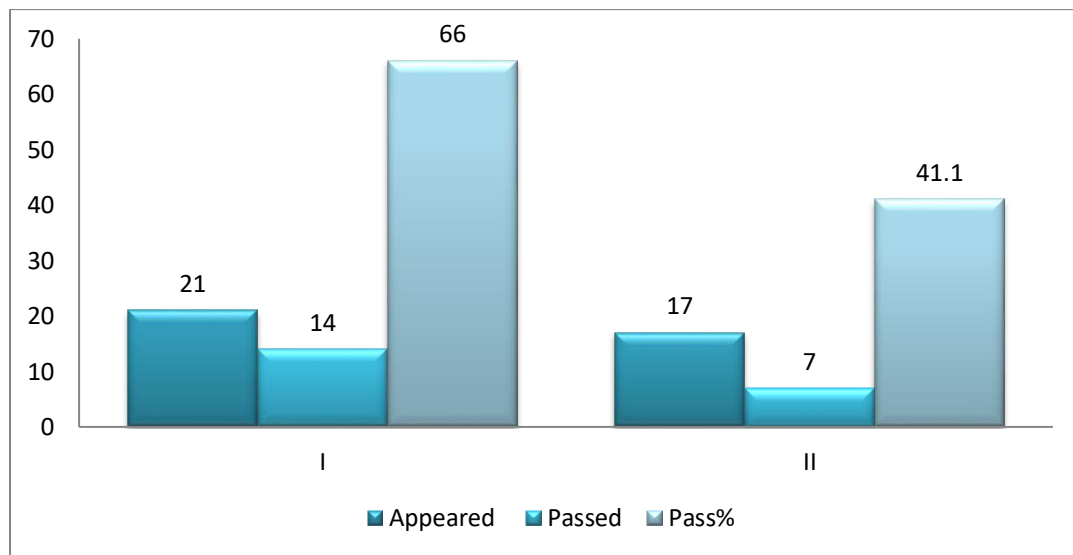

I SEM & II SEM

Paper	Appeared	Passed	Pass%
I	21	14	66
II	17	7	41.1