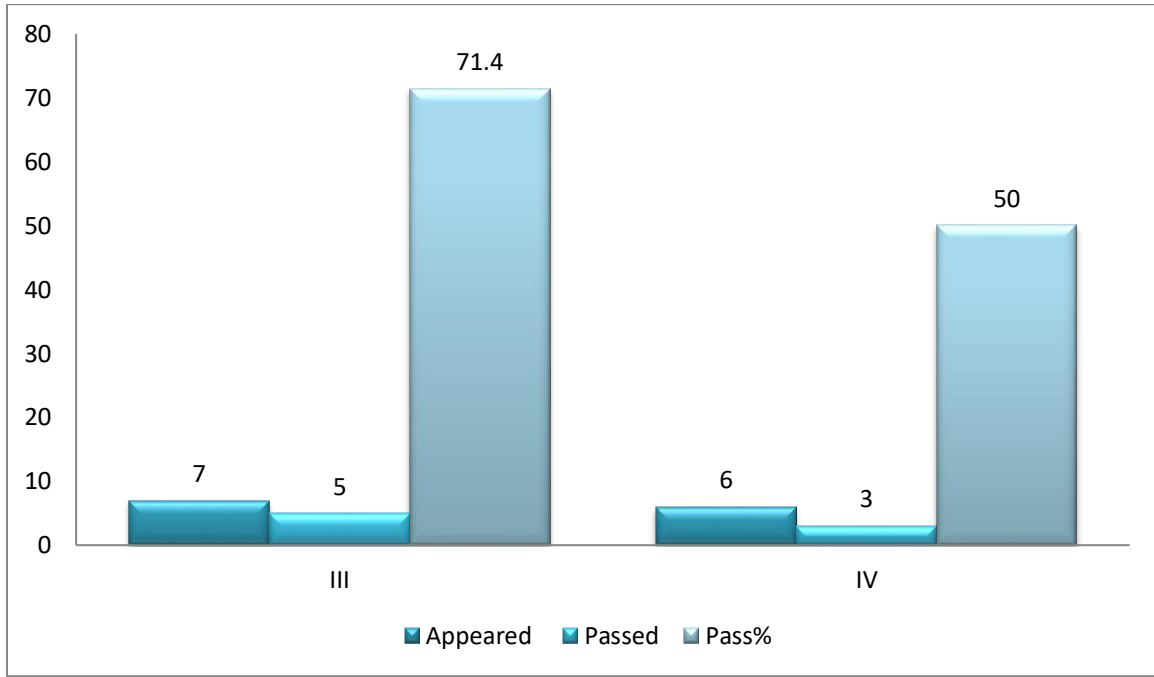

IISEM&IVSEM

Paper	Appeared	Passed	Pass%
III	7	5	71.4
IV	6	3	50