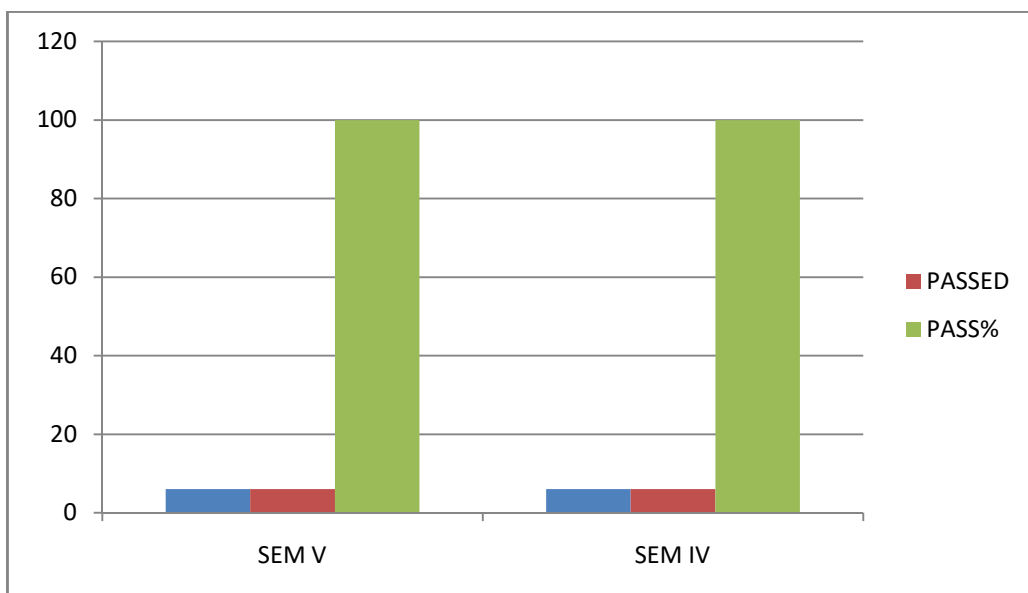

**GOVERNMENT DEGREE COLLEGE, ALAIR**

**DEPARTMENT OF BOTANY**

**RESULT ANALYSIS-2021-2022**

**M.G UNIVERSITY RESULTS**

**V SEM & VI SEM**

Paper	Appeared	Passed	Pass%
V	6	6	100
VI	6	6	100