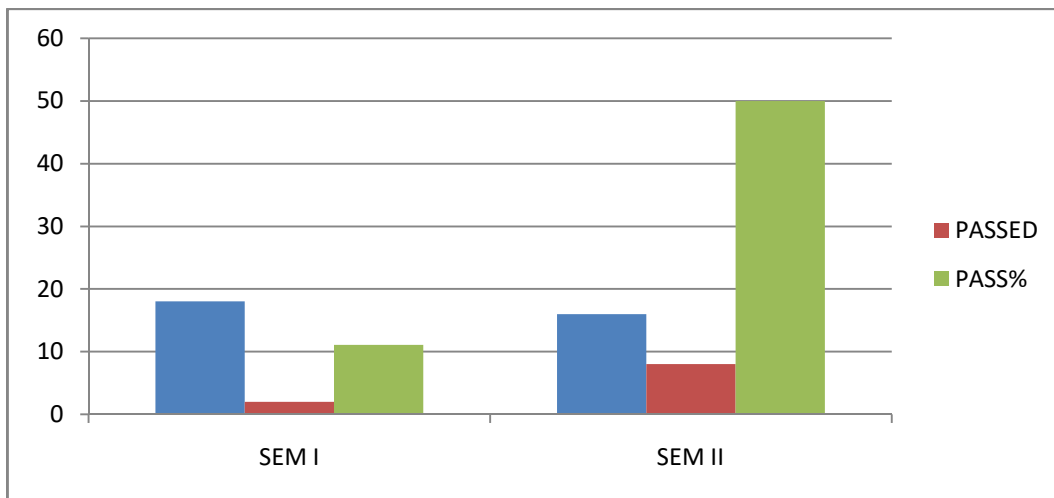

Internal Exams

V SEM & VI SEM

Paper	Appeared	Passed	Pass%
V	6	6	100
VI	6	6	100

III SEM & IV SEM

Paper	Appeared	Passed	Pass%
III	17	17	100
IV	17	17	100

I SEM & II SEM

Paper	Appeared	Passed	Pass%
I	18	18	100
II	16	16	100