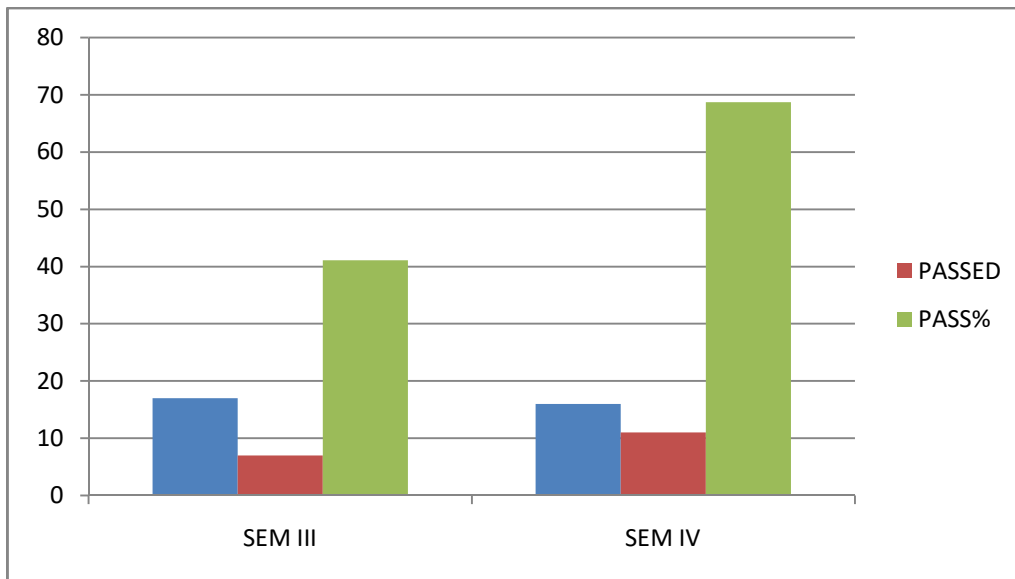

III SEM & IV SEM

Paper	Appeared	Passed	Pass%
III	17	7	41.1
IV	16	11	68.7

I SEM & II SEM

Paper	Appeared	Passed	Pass%
I	18	02	11.1
II	16	08	50