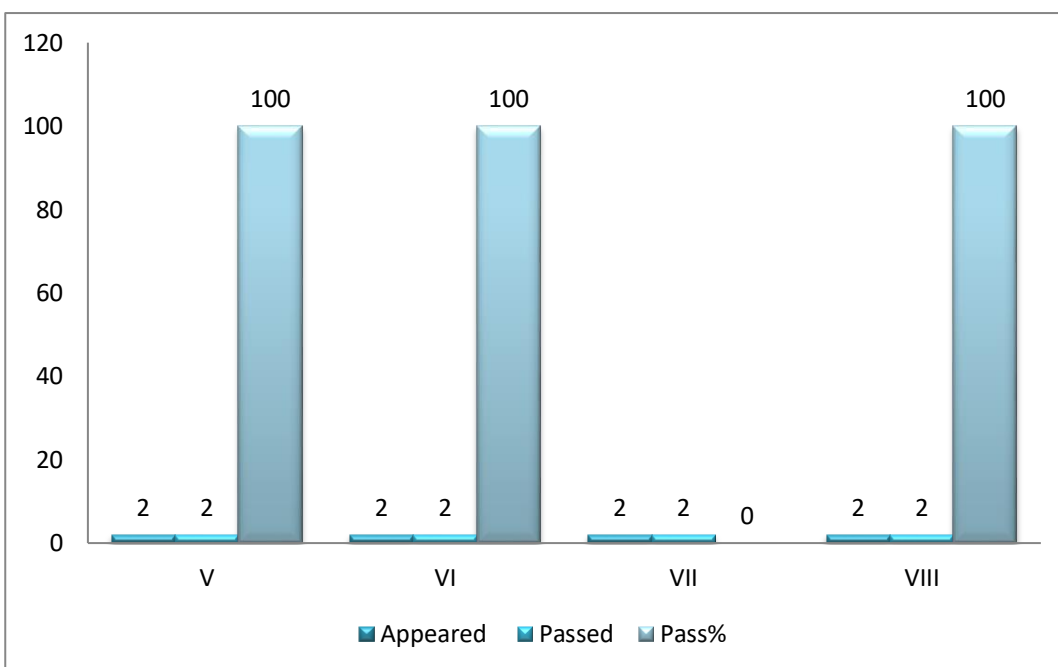

### I SEM & II SEM

Paper	Appeared	Passed	Pass%
I	18	18	100
II	16	16	100

GOVERNMENT DEGREE COLLEGE,ALAIR

DEPARTMENT OF BOTANY

RESULT ANALYSIS-2020-2021

M.G UNIVERSITY RESULTS

VSEM&VISEM

Paper	Appeared	Passed	Pass%
V	2	2	100
VI	2	2	100
VII	2	2	0
VIII	2	2	100