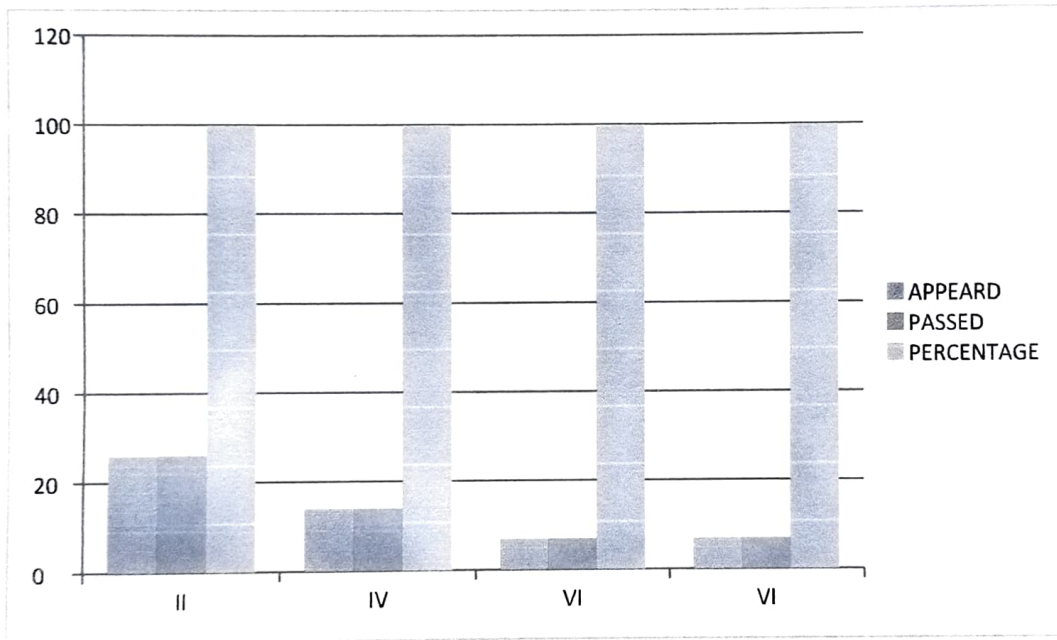

Internal Marks

SEMESTER	PAPER	APPEARED	PASSED	PERCENTAGE
II	II	26	26	100
IV	IV	14	14	100
VI	VI	07	07	100
VI	VI	07	07	100

Principal
Govt. Degree College,
Alair, Dist. Yadadri Bhongir