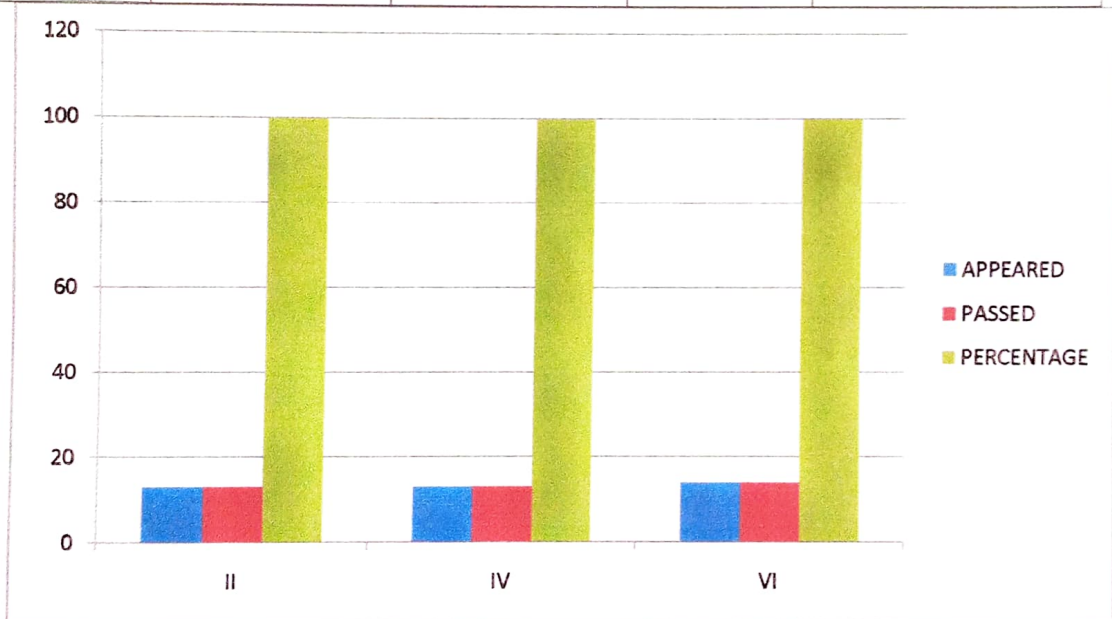

INTERNAL ASSESSMENT

Class	Semester	Appeared	Passed	Percentage
1	II	13	13	100
2	IV	13	13	100
3	VI	14	14	100

Principal
Govt. Degree College
Alair, Dist. Yadadri Bhongir