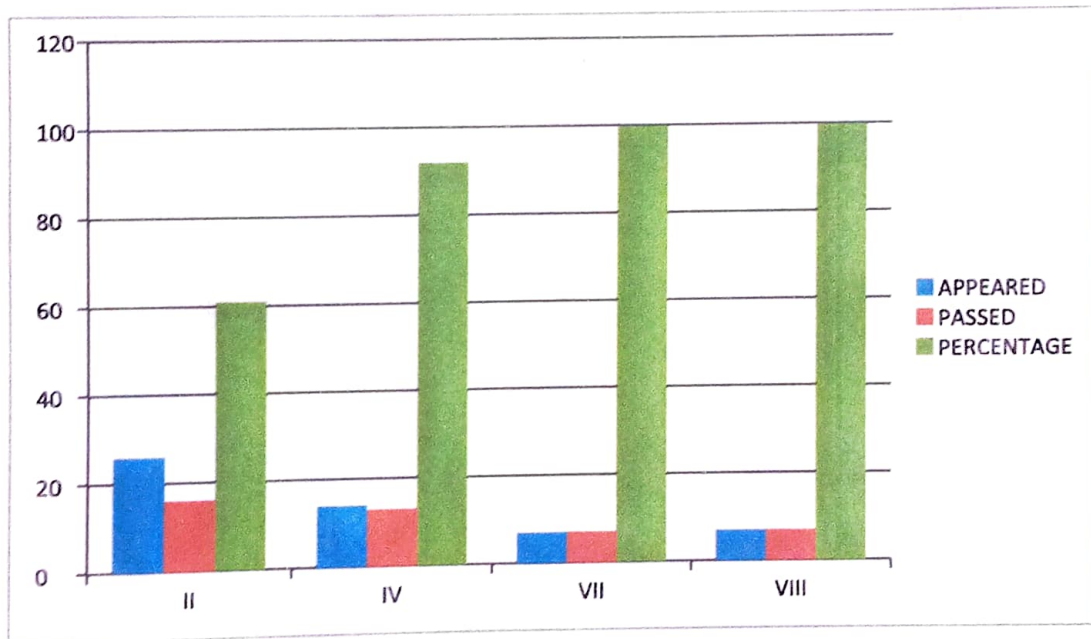

GOVERNMENT DEGREE COLLEGE ALAIR

DEPARTMENT OF ECONOMICS

RESULT ANALYSIS (2020-21)

SEMESTER	PAPER	APPEARED	PASSED	PERCENTAGE
II	II	26	16	61.53
IV	IV	14	13	92.55
VI	VII	07	07	100
VI	VII	07	07	100

Principal
Govt. Degree College
Alair, Dist. Yadadri Bhongir