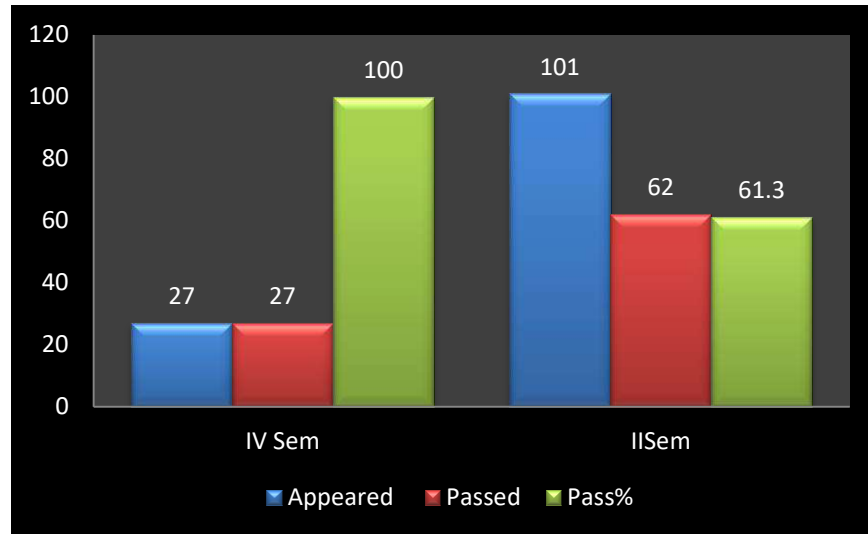

**IVSEM**

Group	Appeared	Passed	Pass%
BA	14	14	100
BZC	7	7	100
B.com(CA)	6	6	100

**IISEM**

Group	Appeared	Passed	Pass%
BA	26	22	84.60
BZC	18	13	72.20
MPCs	21	15	71.40
B.com(CA)	36	12	33.3

### TOTAL

Group	Appeared	Passed	Pass%
IV Sem	27	27	100
IISem	101	62	61.3

### **Internal Exams**