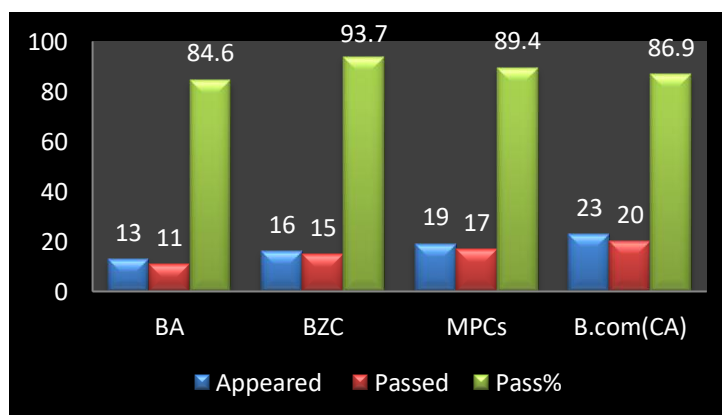

**GOVERNMENT DEGREE COLLEGE,ALAIR**

**DEPARTMENT OF ENGLISH-RESULT ANALYSIS-2021-2022**

**UNIVERSITY RESULTS**

**VISEM**

Group	Appeared	Passed	Pass%
BA	14	14	100
BZC	7	7	100
B.com(CA)	6	6	100

**IVSEM**

Group	Appeared	Passed	Pass%
BA	13	11	84.6
BZC	16	15	93.7
MPCs	19	17	89.4
B.com(CA)	23	20	86.9