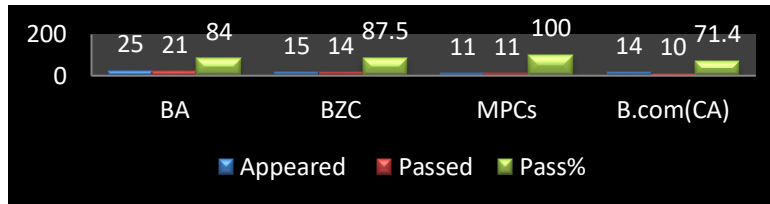

IISEM

Group	Appeared	Passed	Pass%
BA	25	21	84
BZC	15	14	87.5
MPCs	11	11	100
B.com(CA)	14	10	71.4