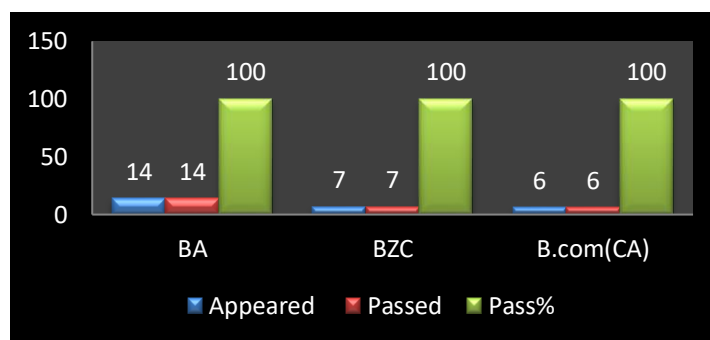

**GOVERNMENT DEGREE COLLEGE,ALAIR**

**DEPARTMENT OF ENGLISH-RESULT ANALYSIS-2021-2022**

**UNIVERSITY RESULTS**

**VISEM**

Group	Appeared	Passed	Pass%
BA	14	14	100
BZC	7	7	100
B.com(CA)	6	6	100

**IVSEM**

Group	Appeared	Passed	Pass%
BA	13	11	84.6
BZC	16	15	93.7
MPCs	19	17	89.4
B.com(CA)	23	20	86.9