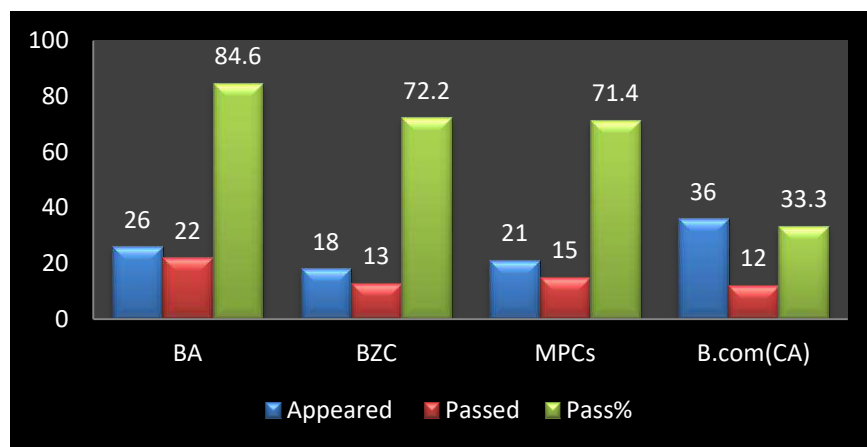

IISEM

Group	Appeared	Passed	Pass%
BA	26	22	84.60
BZC	18	13	72.20
MPCs	21	15	71.40
B.com(CA)	36	12	33.3