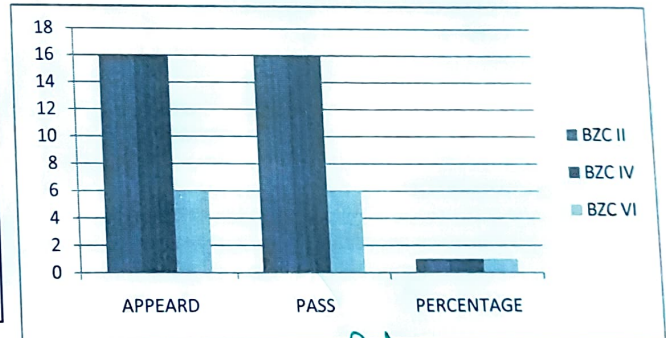

RESLT ANALYSIS

DETAILS OF PASS % OF INTERNAL MARKS

YEAR 2021-22

GROUP	SEMESTER	APPEARD	PASS	PERCENTAGE
BZC	II	16	16	100%
BZC	IV	16	16	100%
BZC	VI	6	6	100%