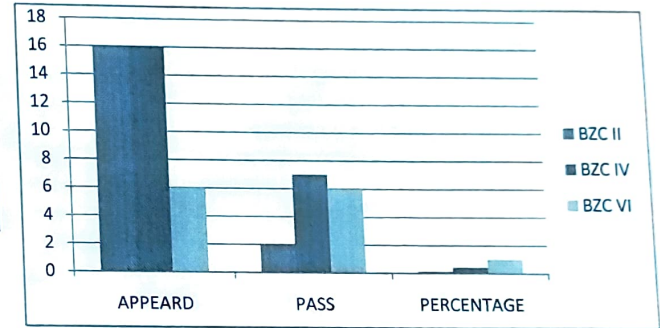

GOVERNMENT DEGREE COLLEGE, ALAIR YADADRI BHUVANAGIRI DISTRICT

DEPARTMENT OF ZOOLOGY

RESLT ANALYSIS

DETAILS OF PASS % OF UNIVERSITY

YEAR 2021-22

GROUP	SEMESTER	APPEARD	PASS	PERCENTAGE
BZC	II	16	2	12%
BZC	IV	16	7	43%
BZC	VI	6	6	100%