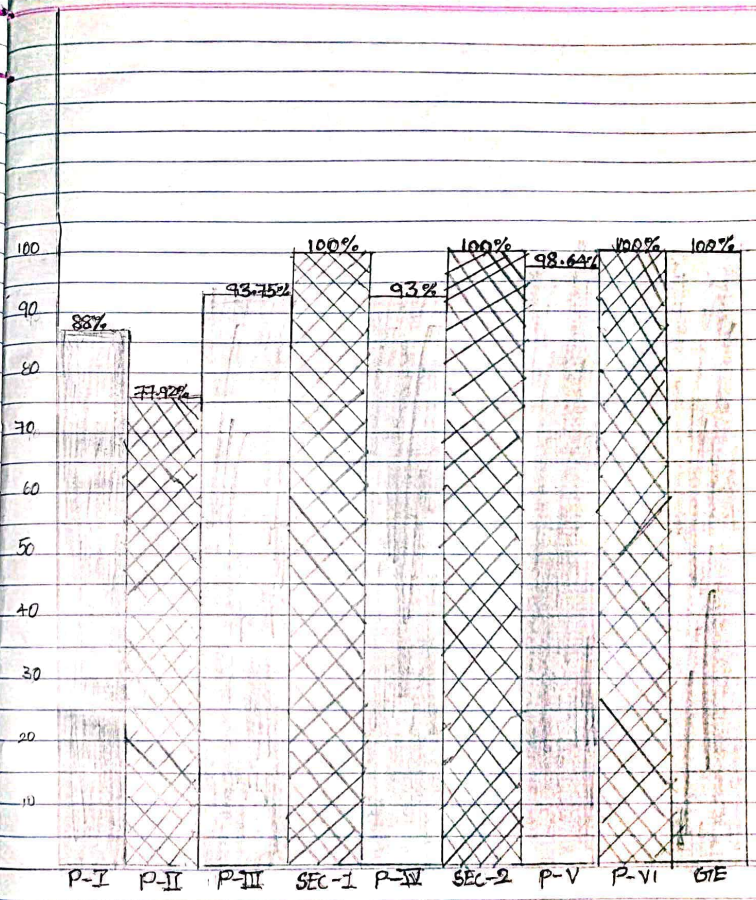

40 2021-2022 total semester Result

S. No.	GROUPS/ PAPERS	No. of students Appeared	No. of students Passed	PASS Percentage	Lecturer signature
1	BA I All Groups I SEM Paper - I	167	147	88%	<i>[Signature]</i>
2	BA I All Groups II - SEM Paper - II	157	120	77.92%	<i>[Signature]</i>
3	BA II All Groups III - SEM Paper - III	319	267	83.69%	
4	BA II All Groups III - SEM - SEC-1	119	105	93.75%	
5	BA II All Groups IV - SEM Paper - IV	119	119	100%	
6	BA II All Groups IV SEM - SEC-2	231	224	96.96%	
7	BA II All Groups IV SEM - SEC-2	107	100	93.45%	
8	BA II All Groups IV SEM - SEC-2	107	107	100%	
9	BA II All Groups IV SEM - SEC-2	214	207	96.72%	
10	BA III All Groups V - SEM Paper - V	75	74	98.64%	
11	BA III All Groups VI - SEM Paper - VI	71	71	100%	
12	BA III All Groups VI - SEM - CIE Ancient Civilization	71	71	100%	
13	BA III All Groups VI - SEM - CIE Ancient Civilization	217	216	99.53%	
		981	914	93.17%	