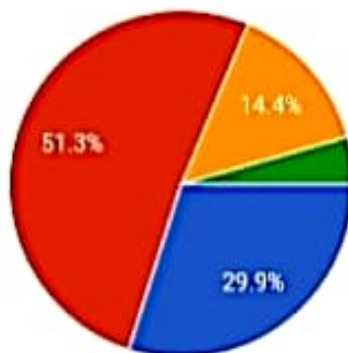

5.Is the cater curriculum fullfilling your expectations

Copy

411 responses

- a.strongly agree
- b. Agree
- c. Neutral
- d. Disagree