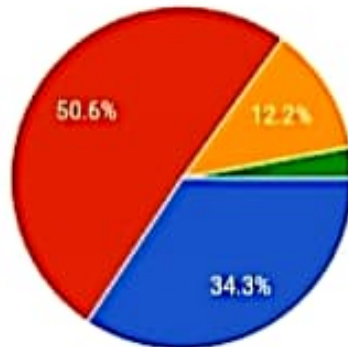

 Copy

411 responses

- a. strongly agree
- b. Agree
- c. Neutral
- d. Disagree

4.The entire syllabus of course is appropriate for the course given time

 Copy

411 responses

- a.strongly agree
- b. Agree
- c. Neutral
- d. Disagree