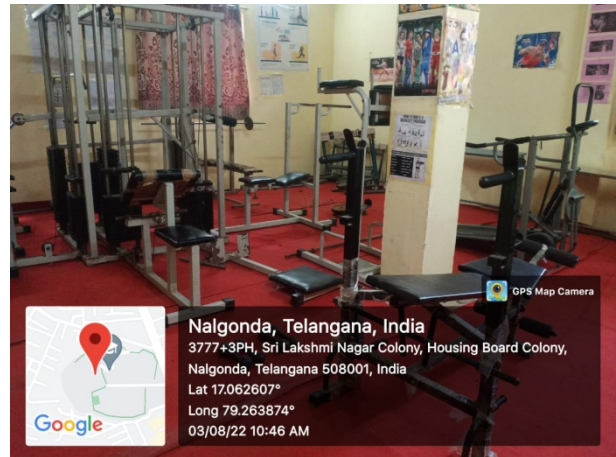

GYMNASIUM FOR WOMEN