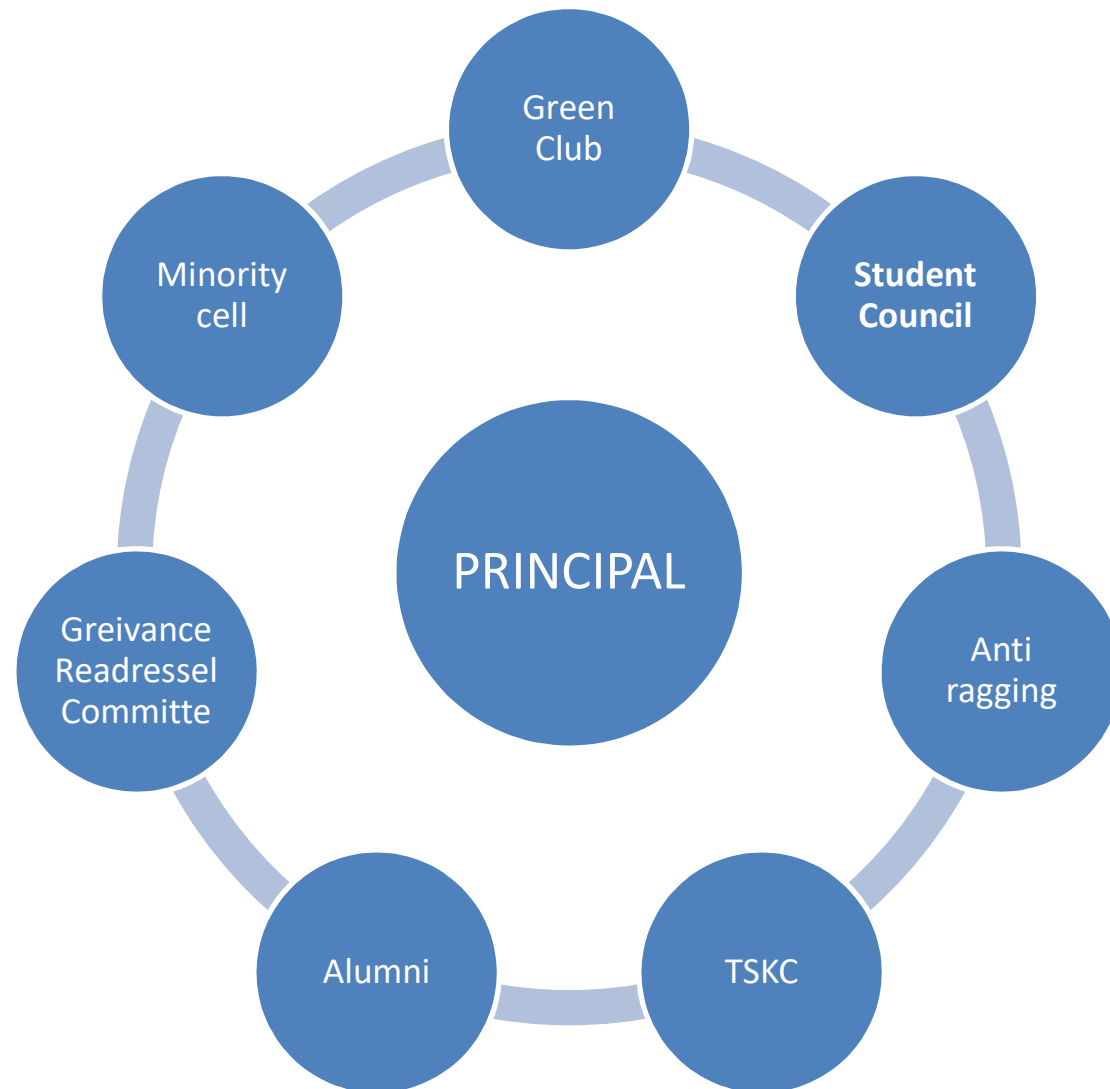

SRI CHITTEM NARSIREDDY MEMORIAL GOVT. DEGREE COLLEGE, NARAYANPET
NARAYANPET DISTRICT – 509210
COLLEGE COMMITTEES

SRI CHITTEM NARSIREDDY MEMORIAL GOVT. DEGREE COLLEGE, NARAYANPET
NARAYANPET DISTRICT – 509210

Organgram