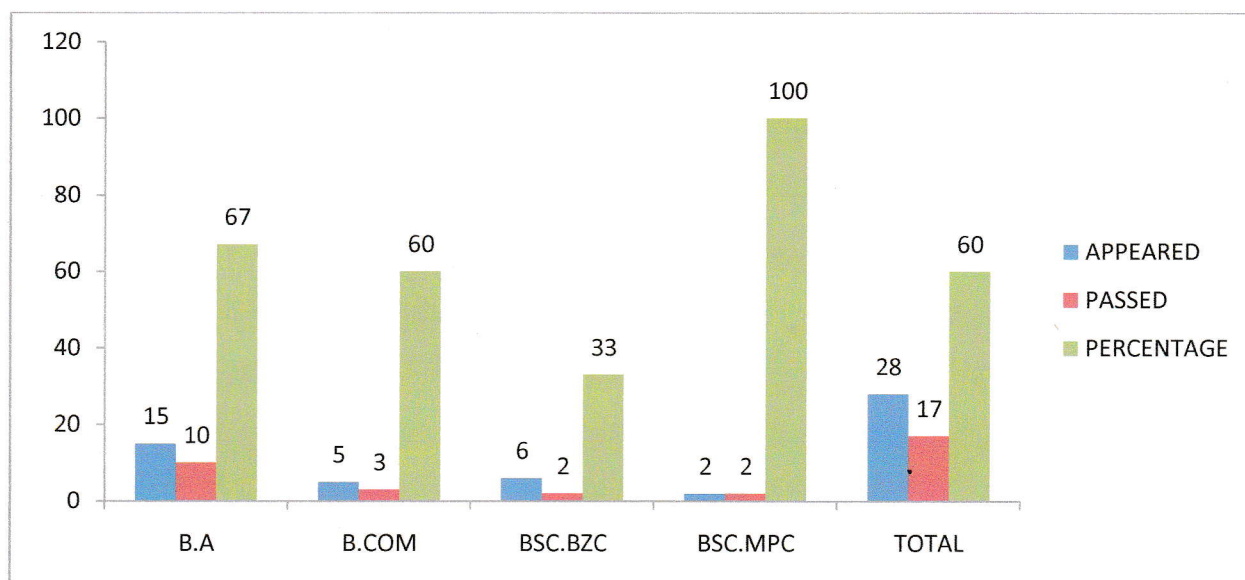

1. Pass percentage of Students during last five years

Pass Percentage of Students

Academic Years - 2017-22

YEAR	APPEARED	PASSED	PERCENTAGE
2017-18	28	17	61
2018-19	16	12	75
2019-20	18	15	83
2020-21	16	16	100
2021-22	53	53	100

Principal
Govt. Degree College
THORRUR, Dt. Mahabubabad

Pass Percentage of Students

Academic Year - 2017-18

GROUP	APPEARED	PASSED	PERCENTAGE
B.A	15	10	67
B.COM	5	3	60
BSC.BZC	6	2	33
BSC.MPC	2	2	100
TOTAL	28	17	61