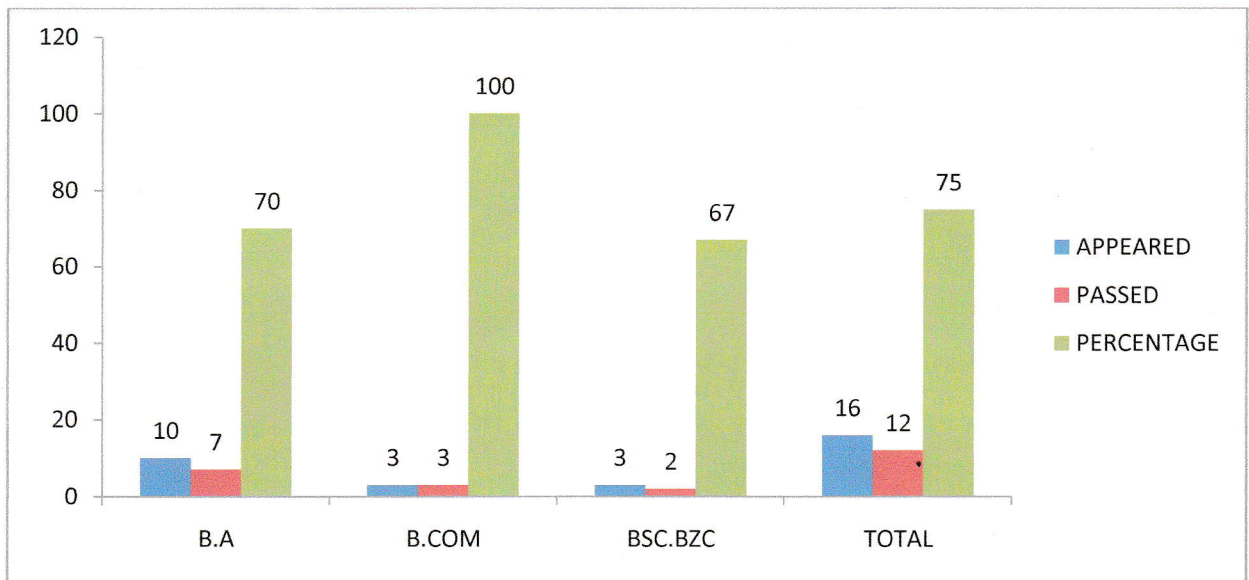

Pass Percentage of Students

Academic Year - 2018-19

GROUP	APPEARED	PASSED	PERCENTAGE
B.A	10	7	70
B.COM	3	3	100
BSC.BZC	3	2	67
TOTAL	16	12	75

Principal
Govt. Degree College
THORRUR, Dt. Mahabubabad