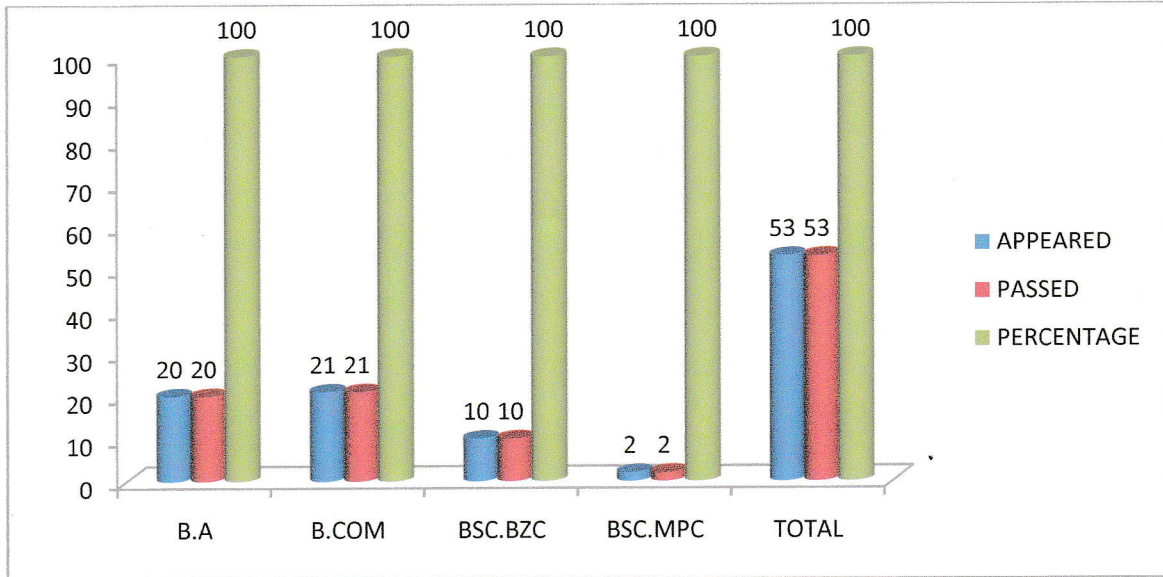

Academic Year - 2020-21

GROUP	APPEARED	PASSED	PERCENTAGE
B.A	7	7	100
B.COM	6	6	100
BSC.BZC	3	3	100
TOTAL	16	16	100

Principal
Govt. Degree College
THORRUR, Dt. Mahabubabad

Pass Percentage of Students

Academic Year - 2021-22

GROUP	APPEARED	PASSED	PERCENTAGE
B.A	20	20	100
B.COM	21	21	100
BSC.BZC	10	10	100
BSC.MPC	2	2	100
TOTAL	53	53	100

Principal
Govt. Degree College
THORRUR, Dt. Mahabubabad