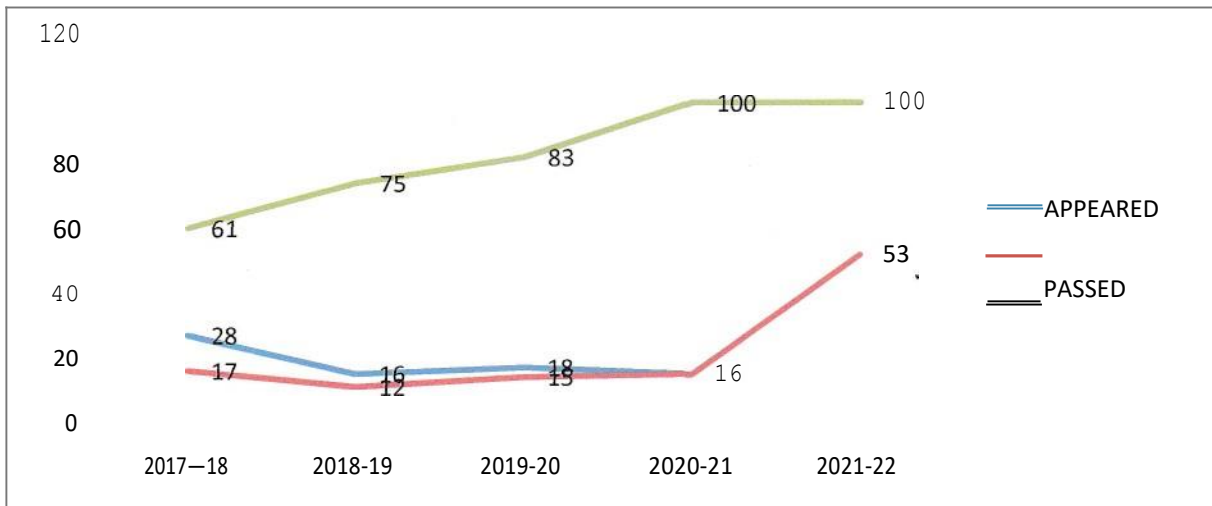

1. Pass percentage of Students during last five years

Pass Percentage of Students

Academic Years - 2017-22

YEAR	APPEARED	PASSED	PERCENTAGE
2017-18	28	17	61
2018-19	16	12	75
2019-20	18	15	83
2020-21	16	16	100
2021-22	53	53	100