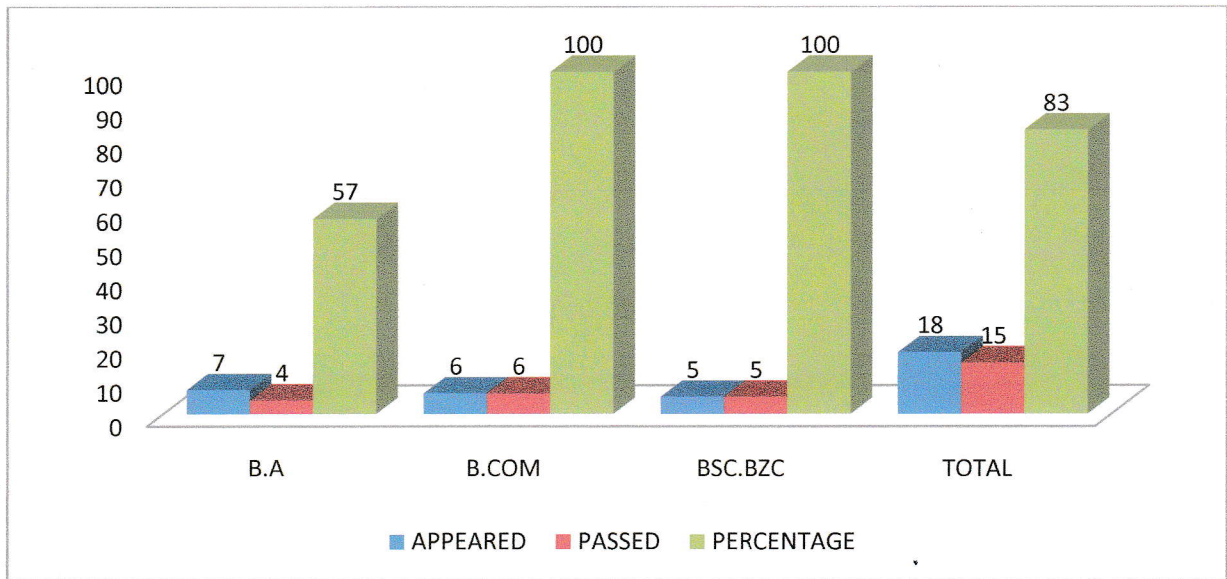

Pass Percentage of Students

Academic Year - 2019-20

GROUP	APPEARED	PASSED	PERCENTAGE
B.A	7	4	57
B.COM	6	6	100
BSC.BZC	5	5	100
TOTAL	18	15	83

Principal
Govt. Degree College
THORRUR, Dt. Mahabubabad