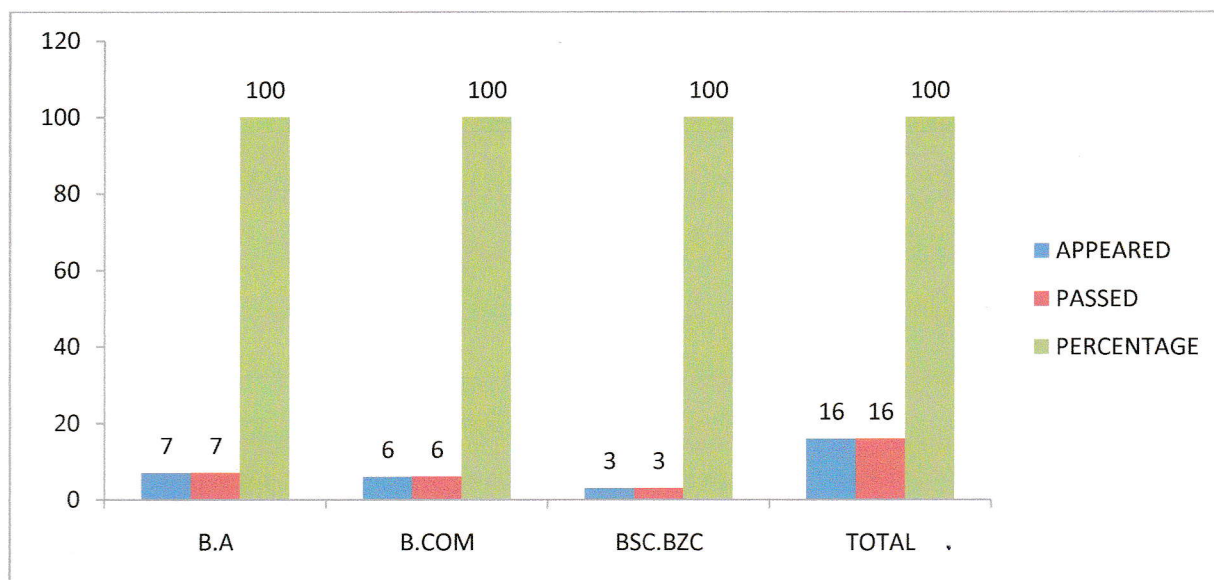

Pass Percentage of Students

Academic Year - 2020-21

GROUP	APPEARED	PASSED	PERCENTAGE
B.A	7	7	100
B.COM	6	6	100
BSC.BZC	3	3	100
TOTAL	16	16	100

Principal
Govt. Degree College
THORRUR, Dt. Mahabubabad