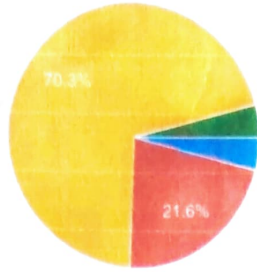

5. Class Room infrastructure & Laboratories

74 responses