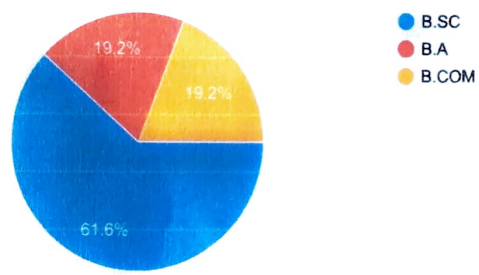

Group
73 responses

Copy

Year
75 responses

Copy