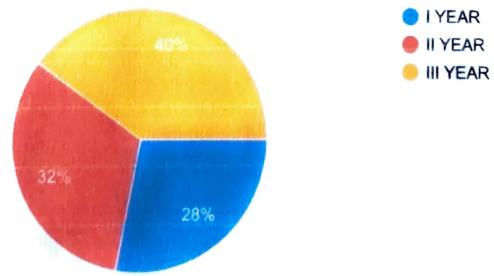

E-Mail
0 responses

No responses yet for this question.

PRINCIPAL
Govt. Degree College
ATMAKUR (A) - 509 131
Wanaprththy Dist. (T.S.)