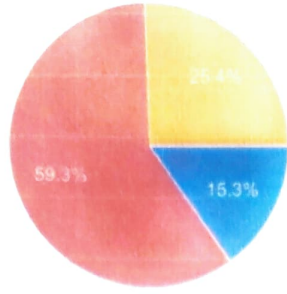

10. Efforts in conduct of activities such as students seminars, study projects, extension lectures, Remedial classes etc..

59 responses