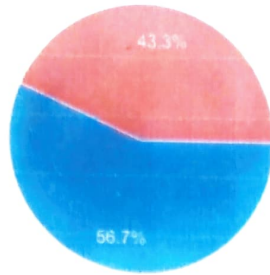

6. Faculty and teaching standards

60 responses