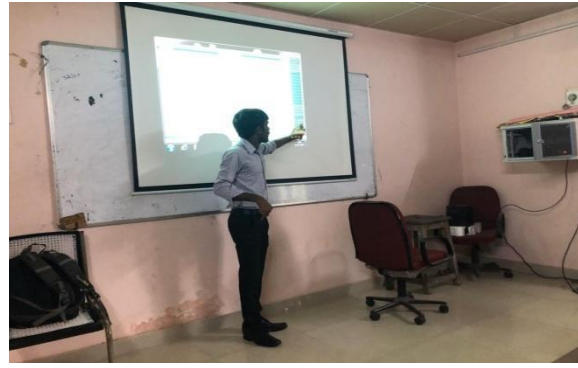

Topic: Tally Off-line Classes

Objective: To Enhance Tally skills among the students

Resource person: Mr.Paramesh

Course Out Comes:

- **Students were made to learn Computerised Tally Learning**
- **Tally Off Line Classes were scheduled in the off timings of college**
- **Tally uses and its scope is made clear to the students**

Tally batch -1

S.no.	Student Name	Course
1	SUSHMITA RATHORE	B.COM(Adv)
2	N.RAVALIKA	B.COM(Tax)
3	I.SHINY	B.COM(Adv)
4	J.SHAMBHAVI	B.COM(Tax)
5	K.KEERTHI	B.COM(C/A)
6	SANA	B.COM(C/A)
7	GOUSIA TABBASUM	B.COM(Tax)
8	AQSA FATIMA	B.COM(C/A)
9	JAYA KIREN ASRANI	B.COM(Tax)
10	S. SRUTHI	B.COM(Tax)
11	PULI MAMATHA	B.COM(Tax)